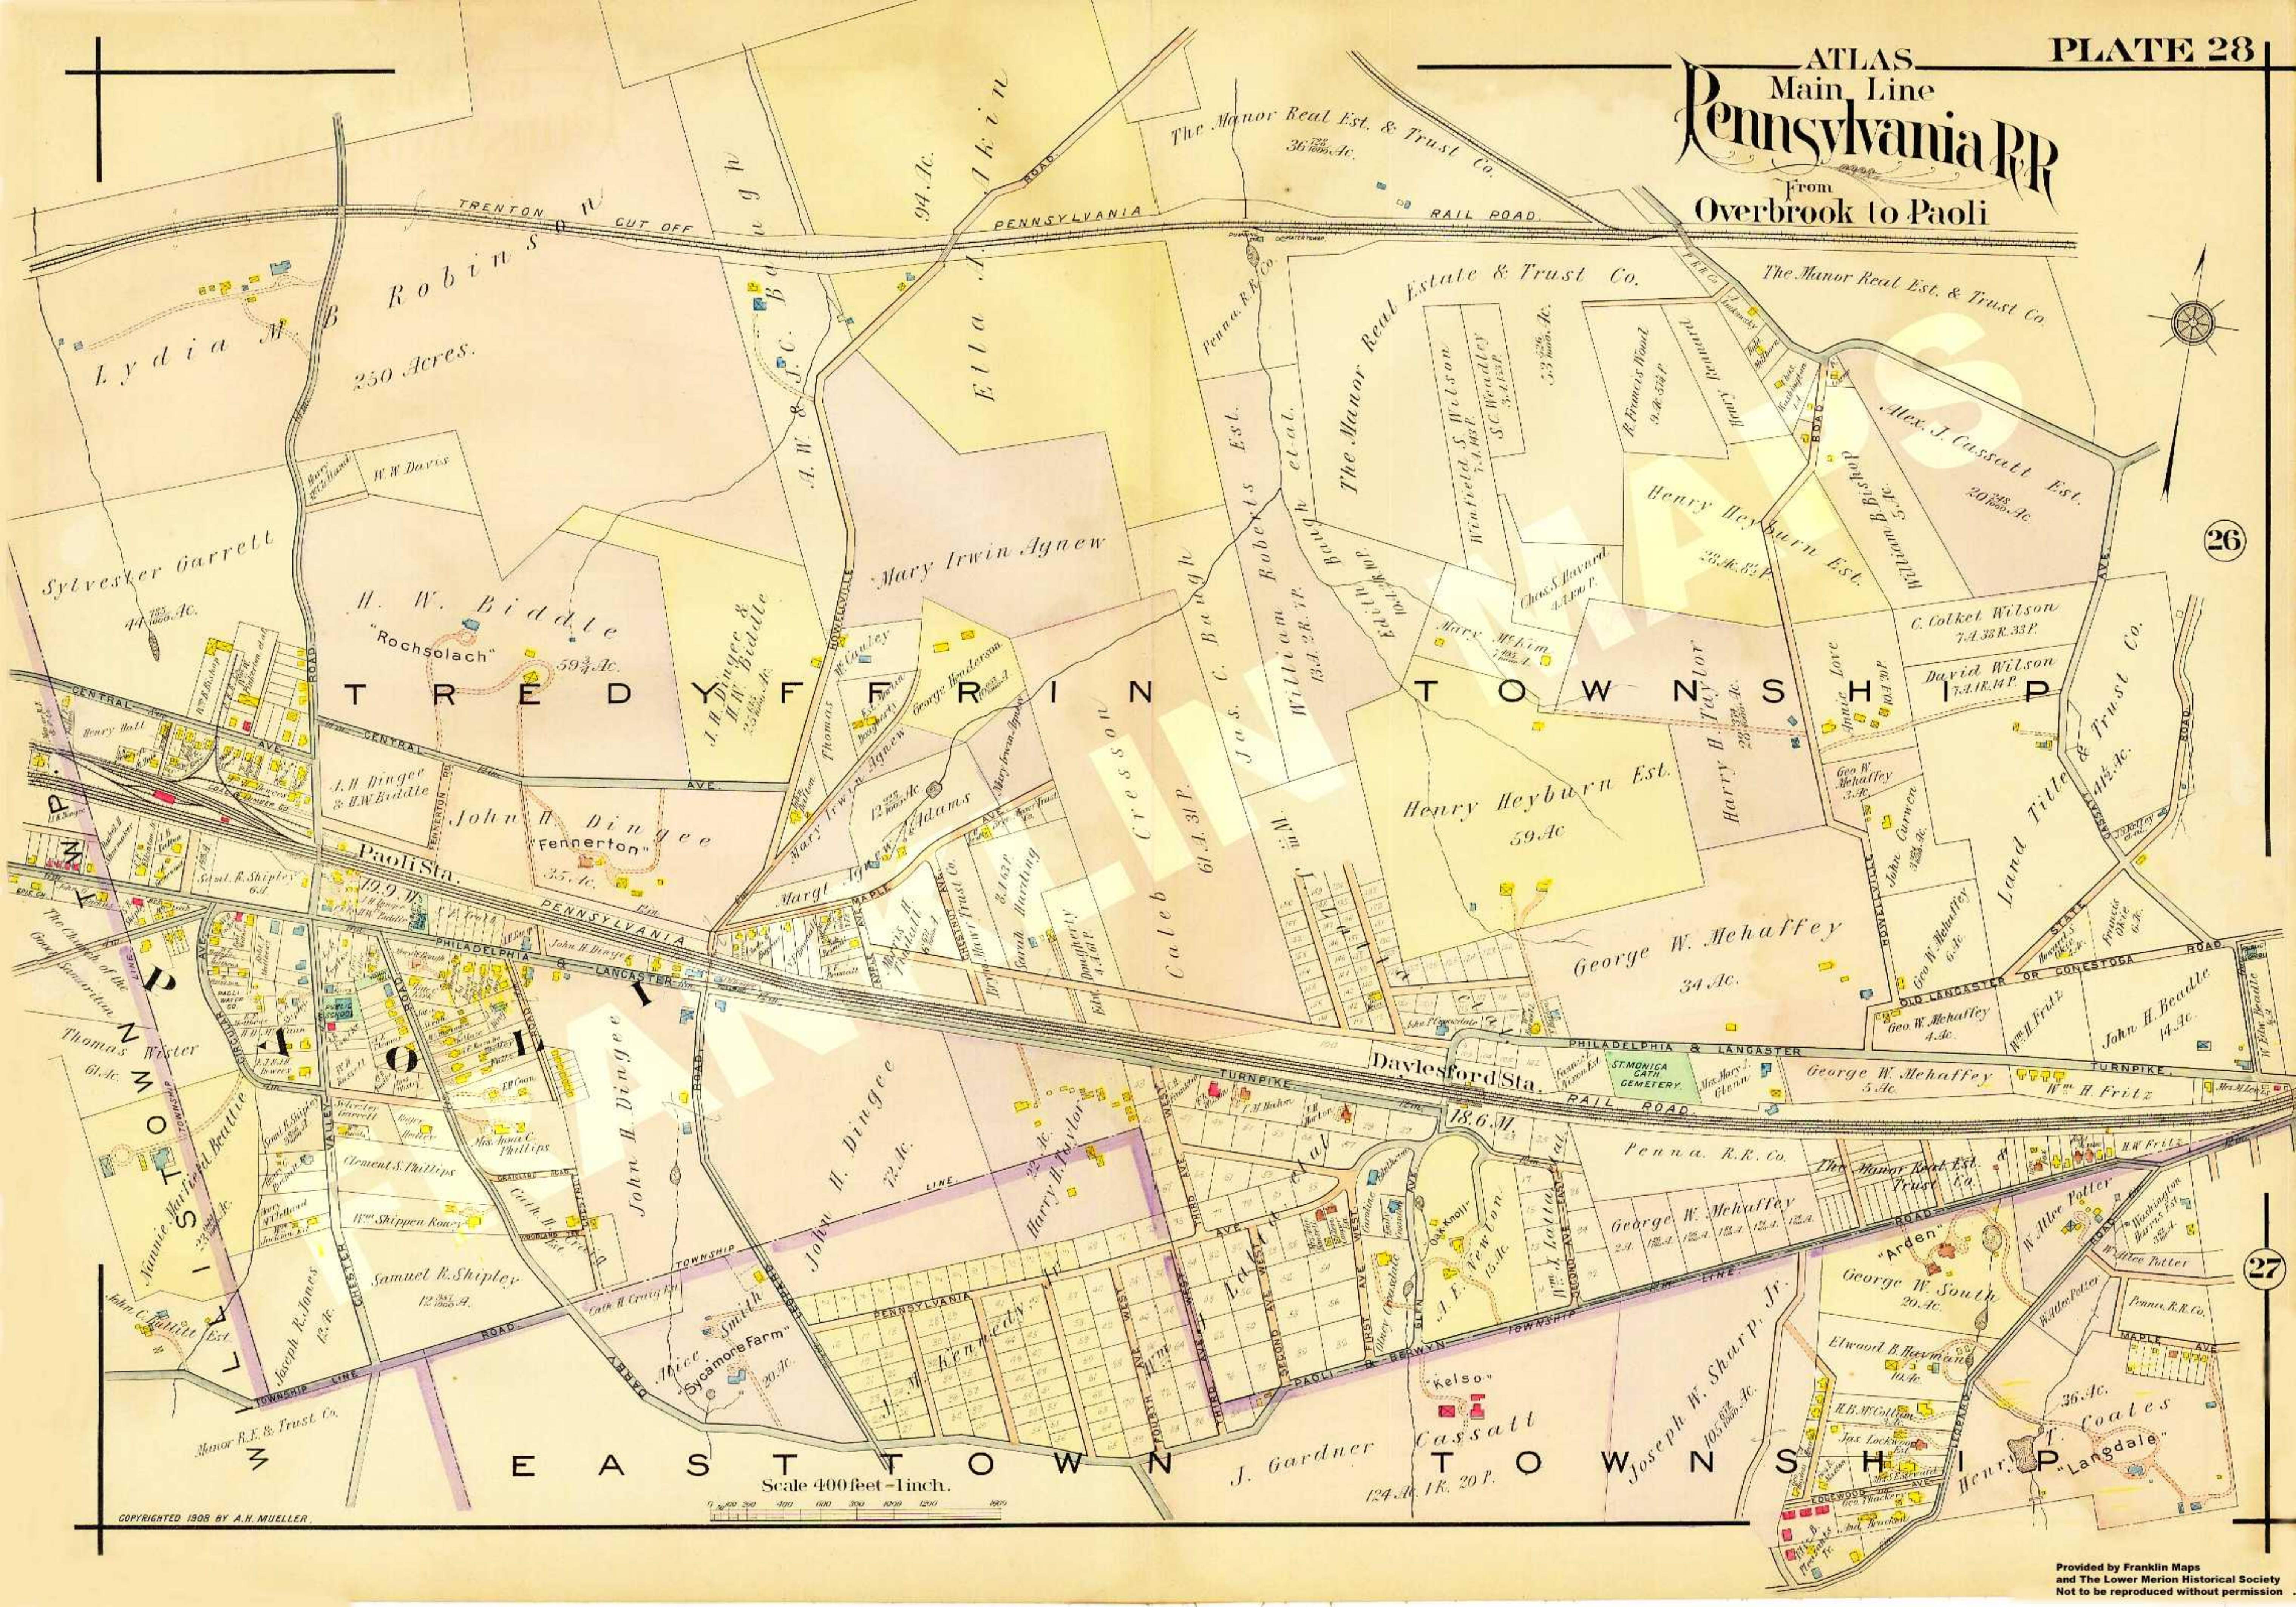

ATLAS  
Main Line  
**Pennsylvania RR**  
From  
Overbrook to Paoli

26

27

Scale 400 feet - 1 inch.