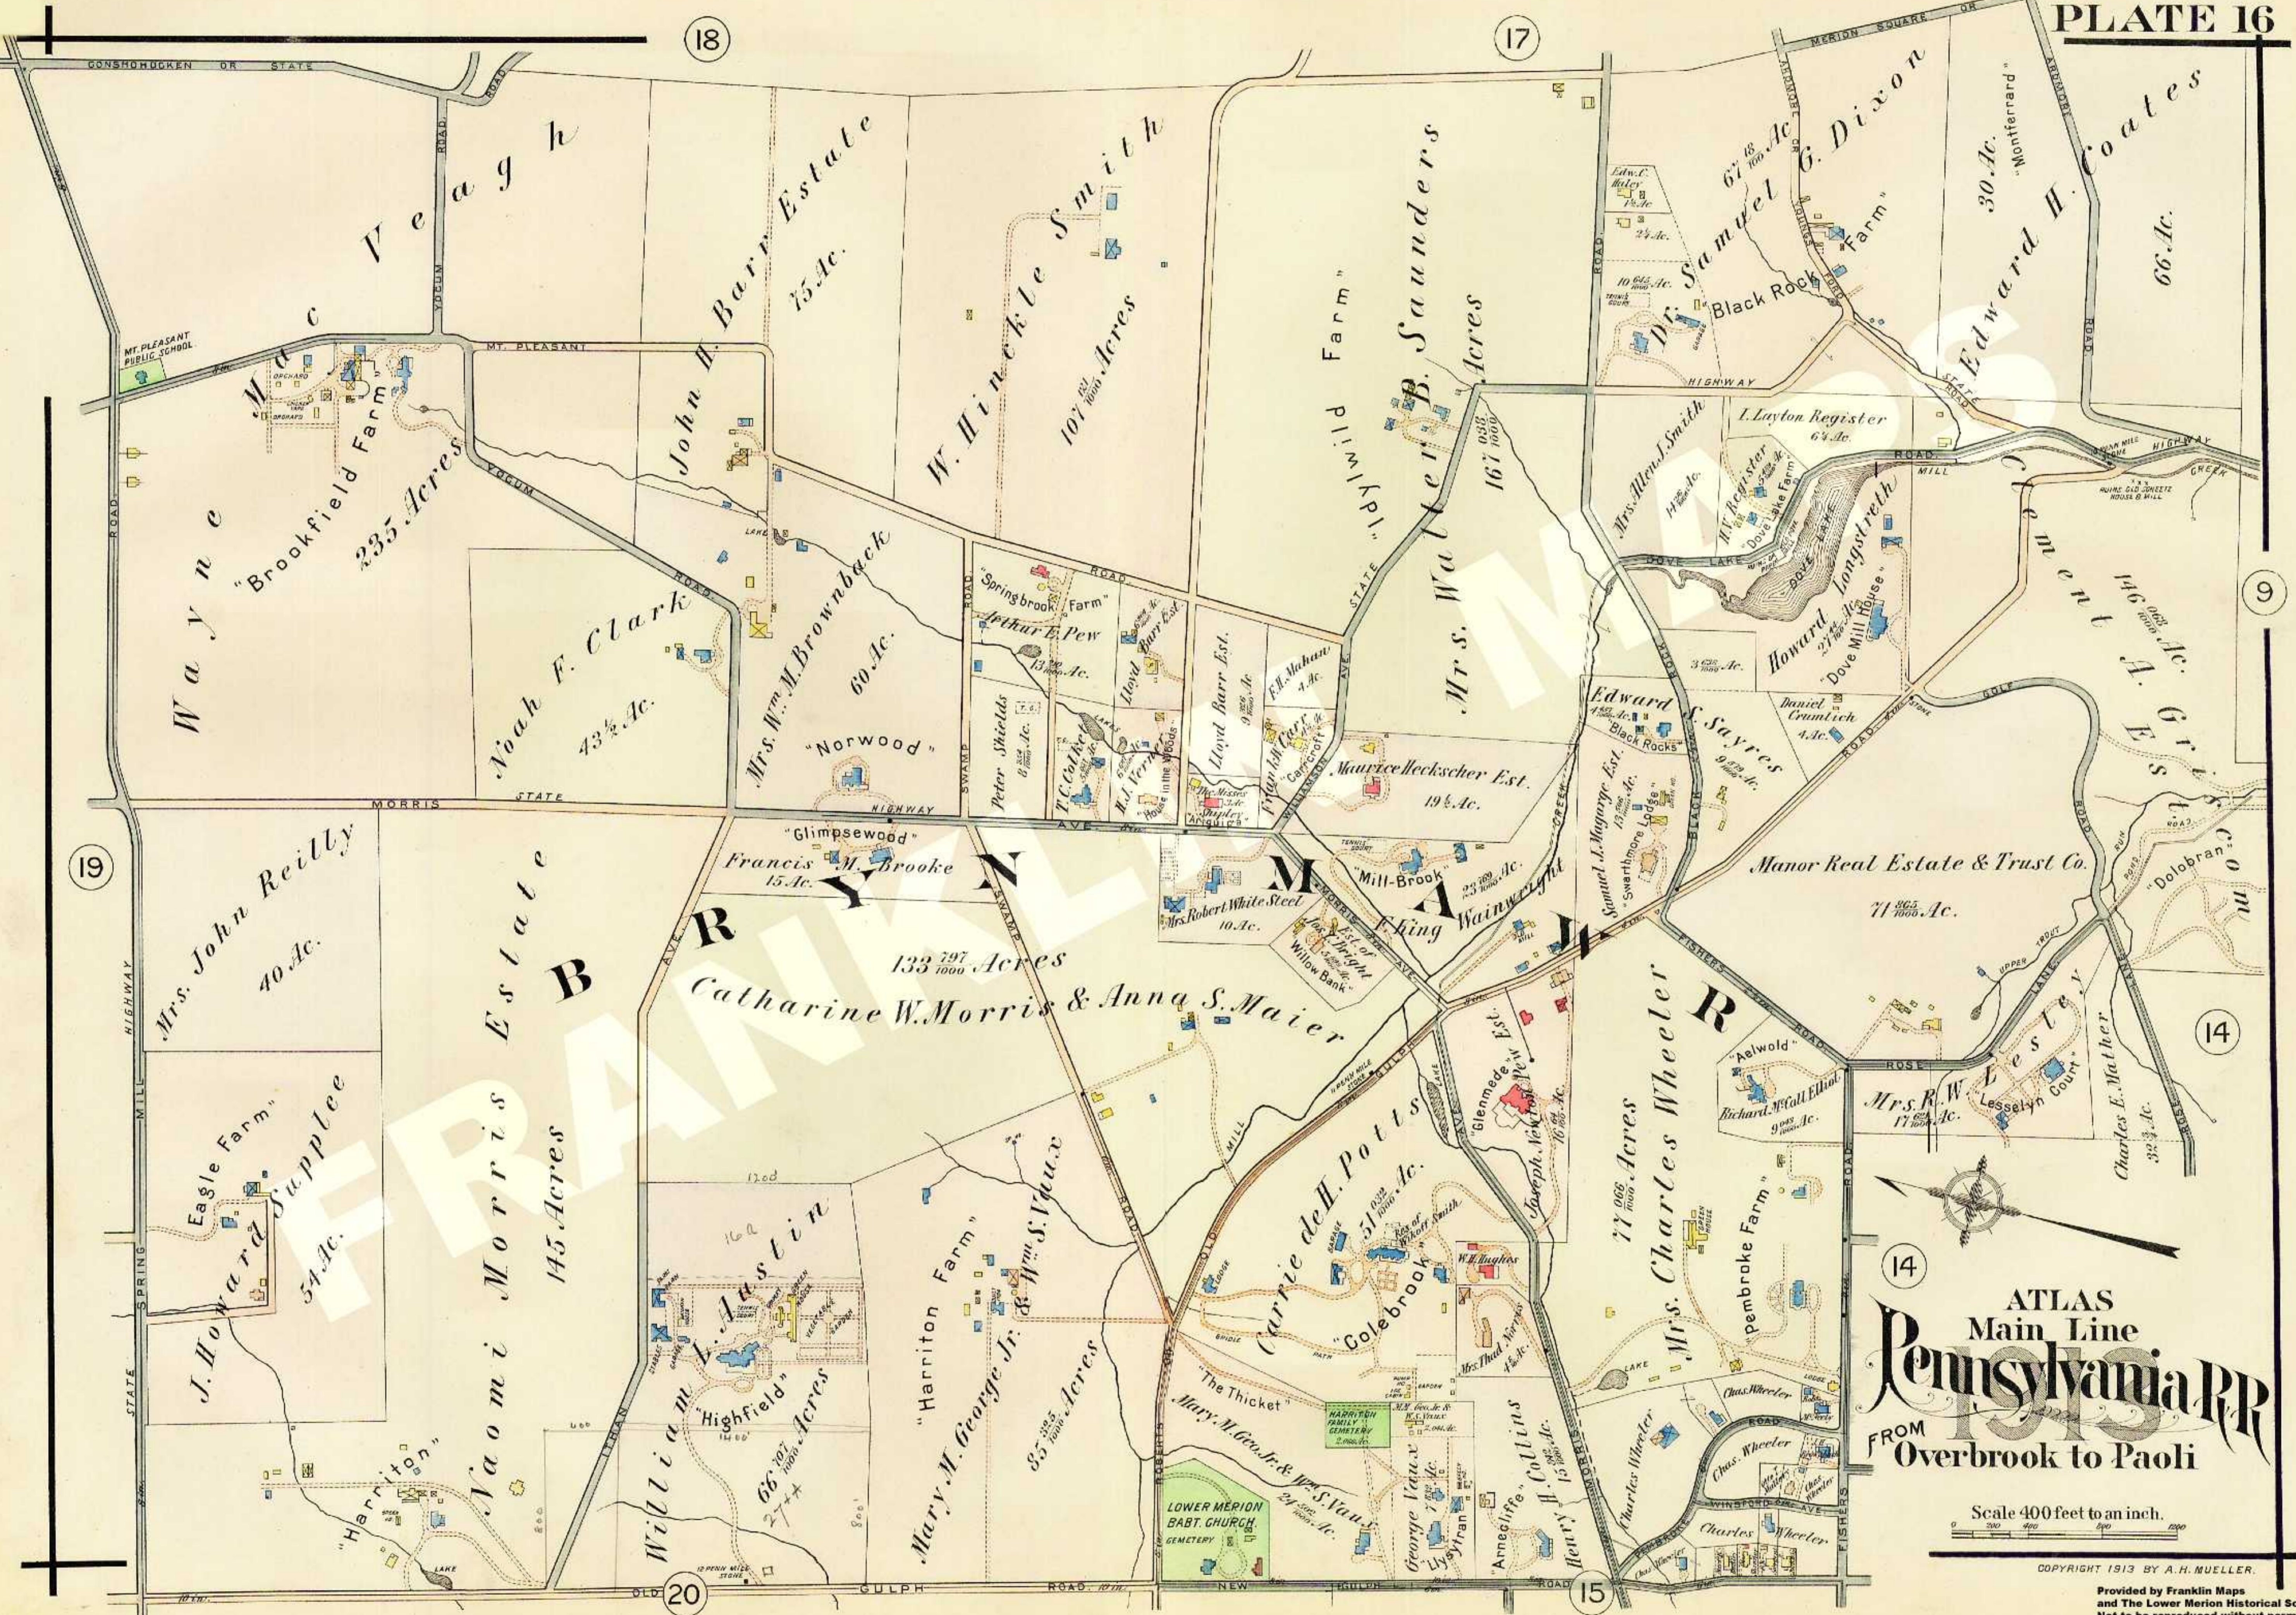

18

17

19

14

20

15

ATLAS
Main Line
Pennsylvania RR
FROM
Overbrook to Paoli

Scale 400 feet to an inch.

COPYRIGHT 1913 BY A.H. MUELLER.

Provided by Franklin Maps
and The Lower Merion Historical Society
Not to be reproduced without permission