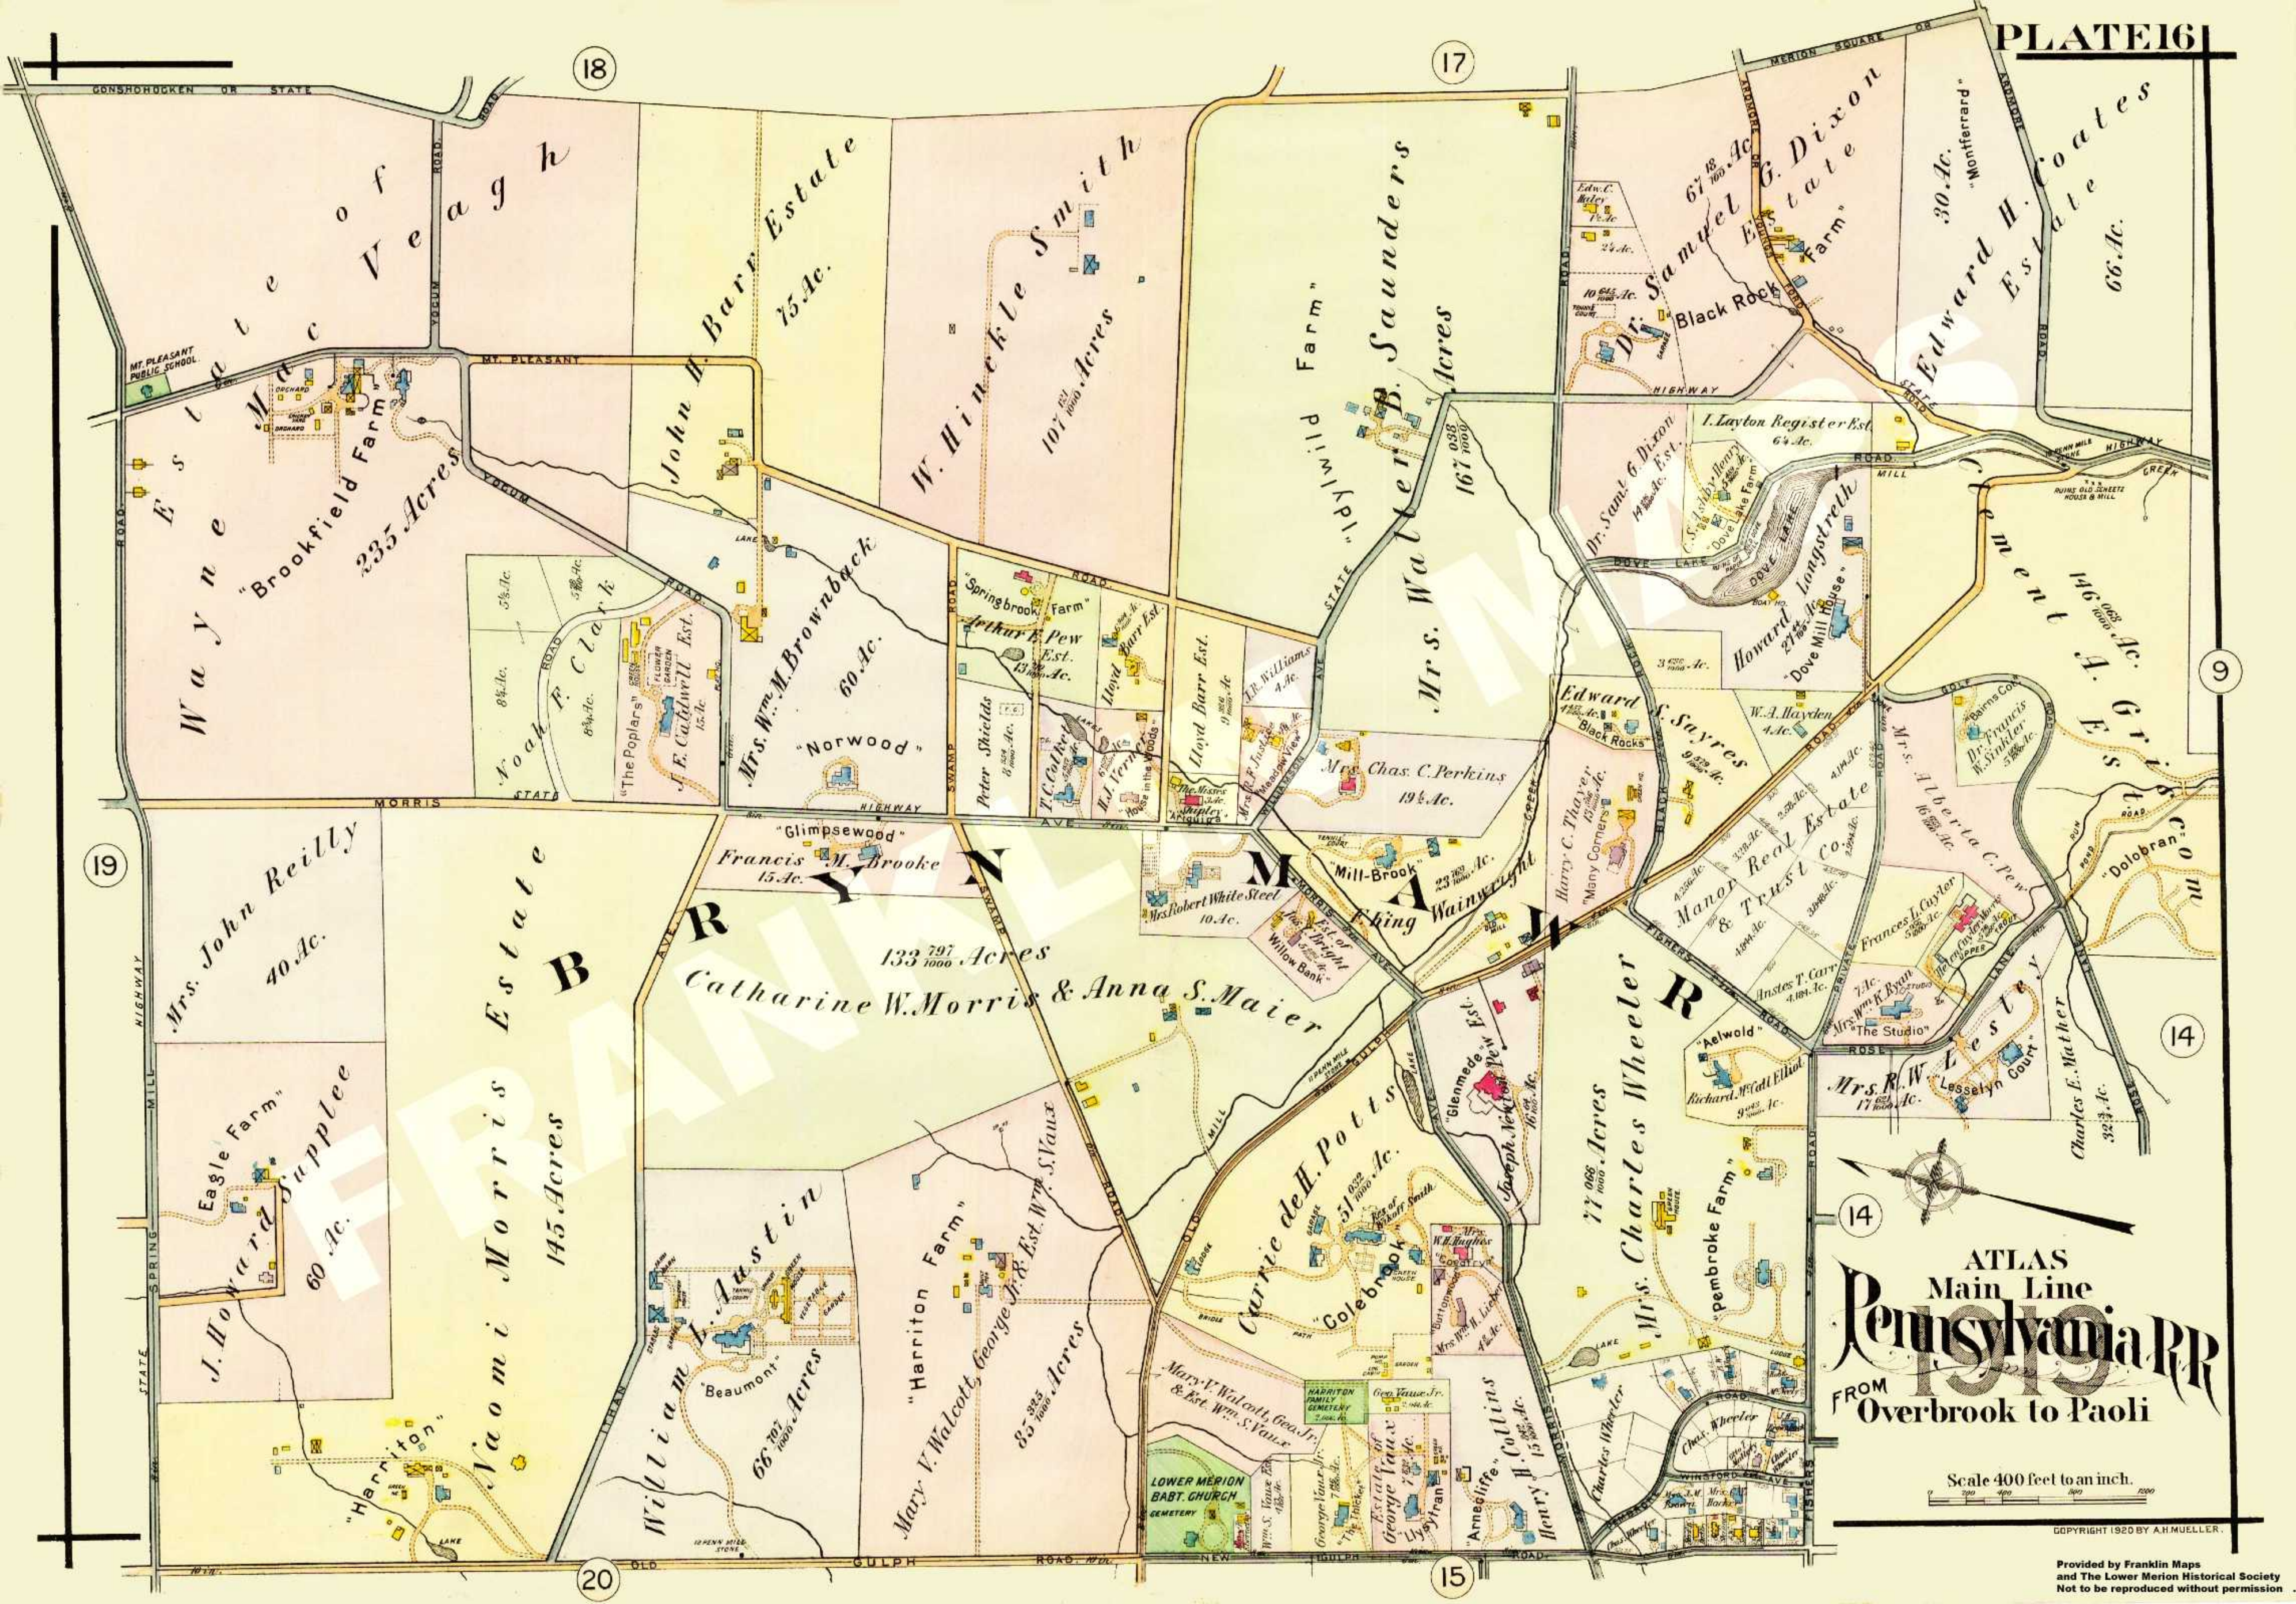

18

17

19

9

14

14

20

15

ATLAS
Main Line
Pennsylvania RR
FROM
Overbrook to Paoli

Scale 400 feet to an inch.

COPYRIGHT 1920 BY A.H. MUELLER.

Provided by Franklin Maps and The Lower Merion Historical Society. Not to be reproduced without permission.