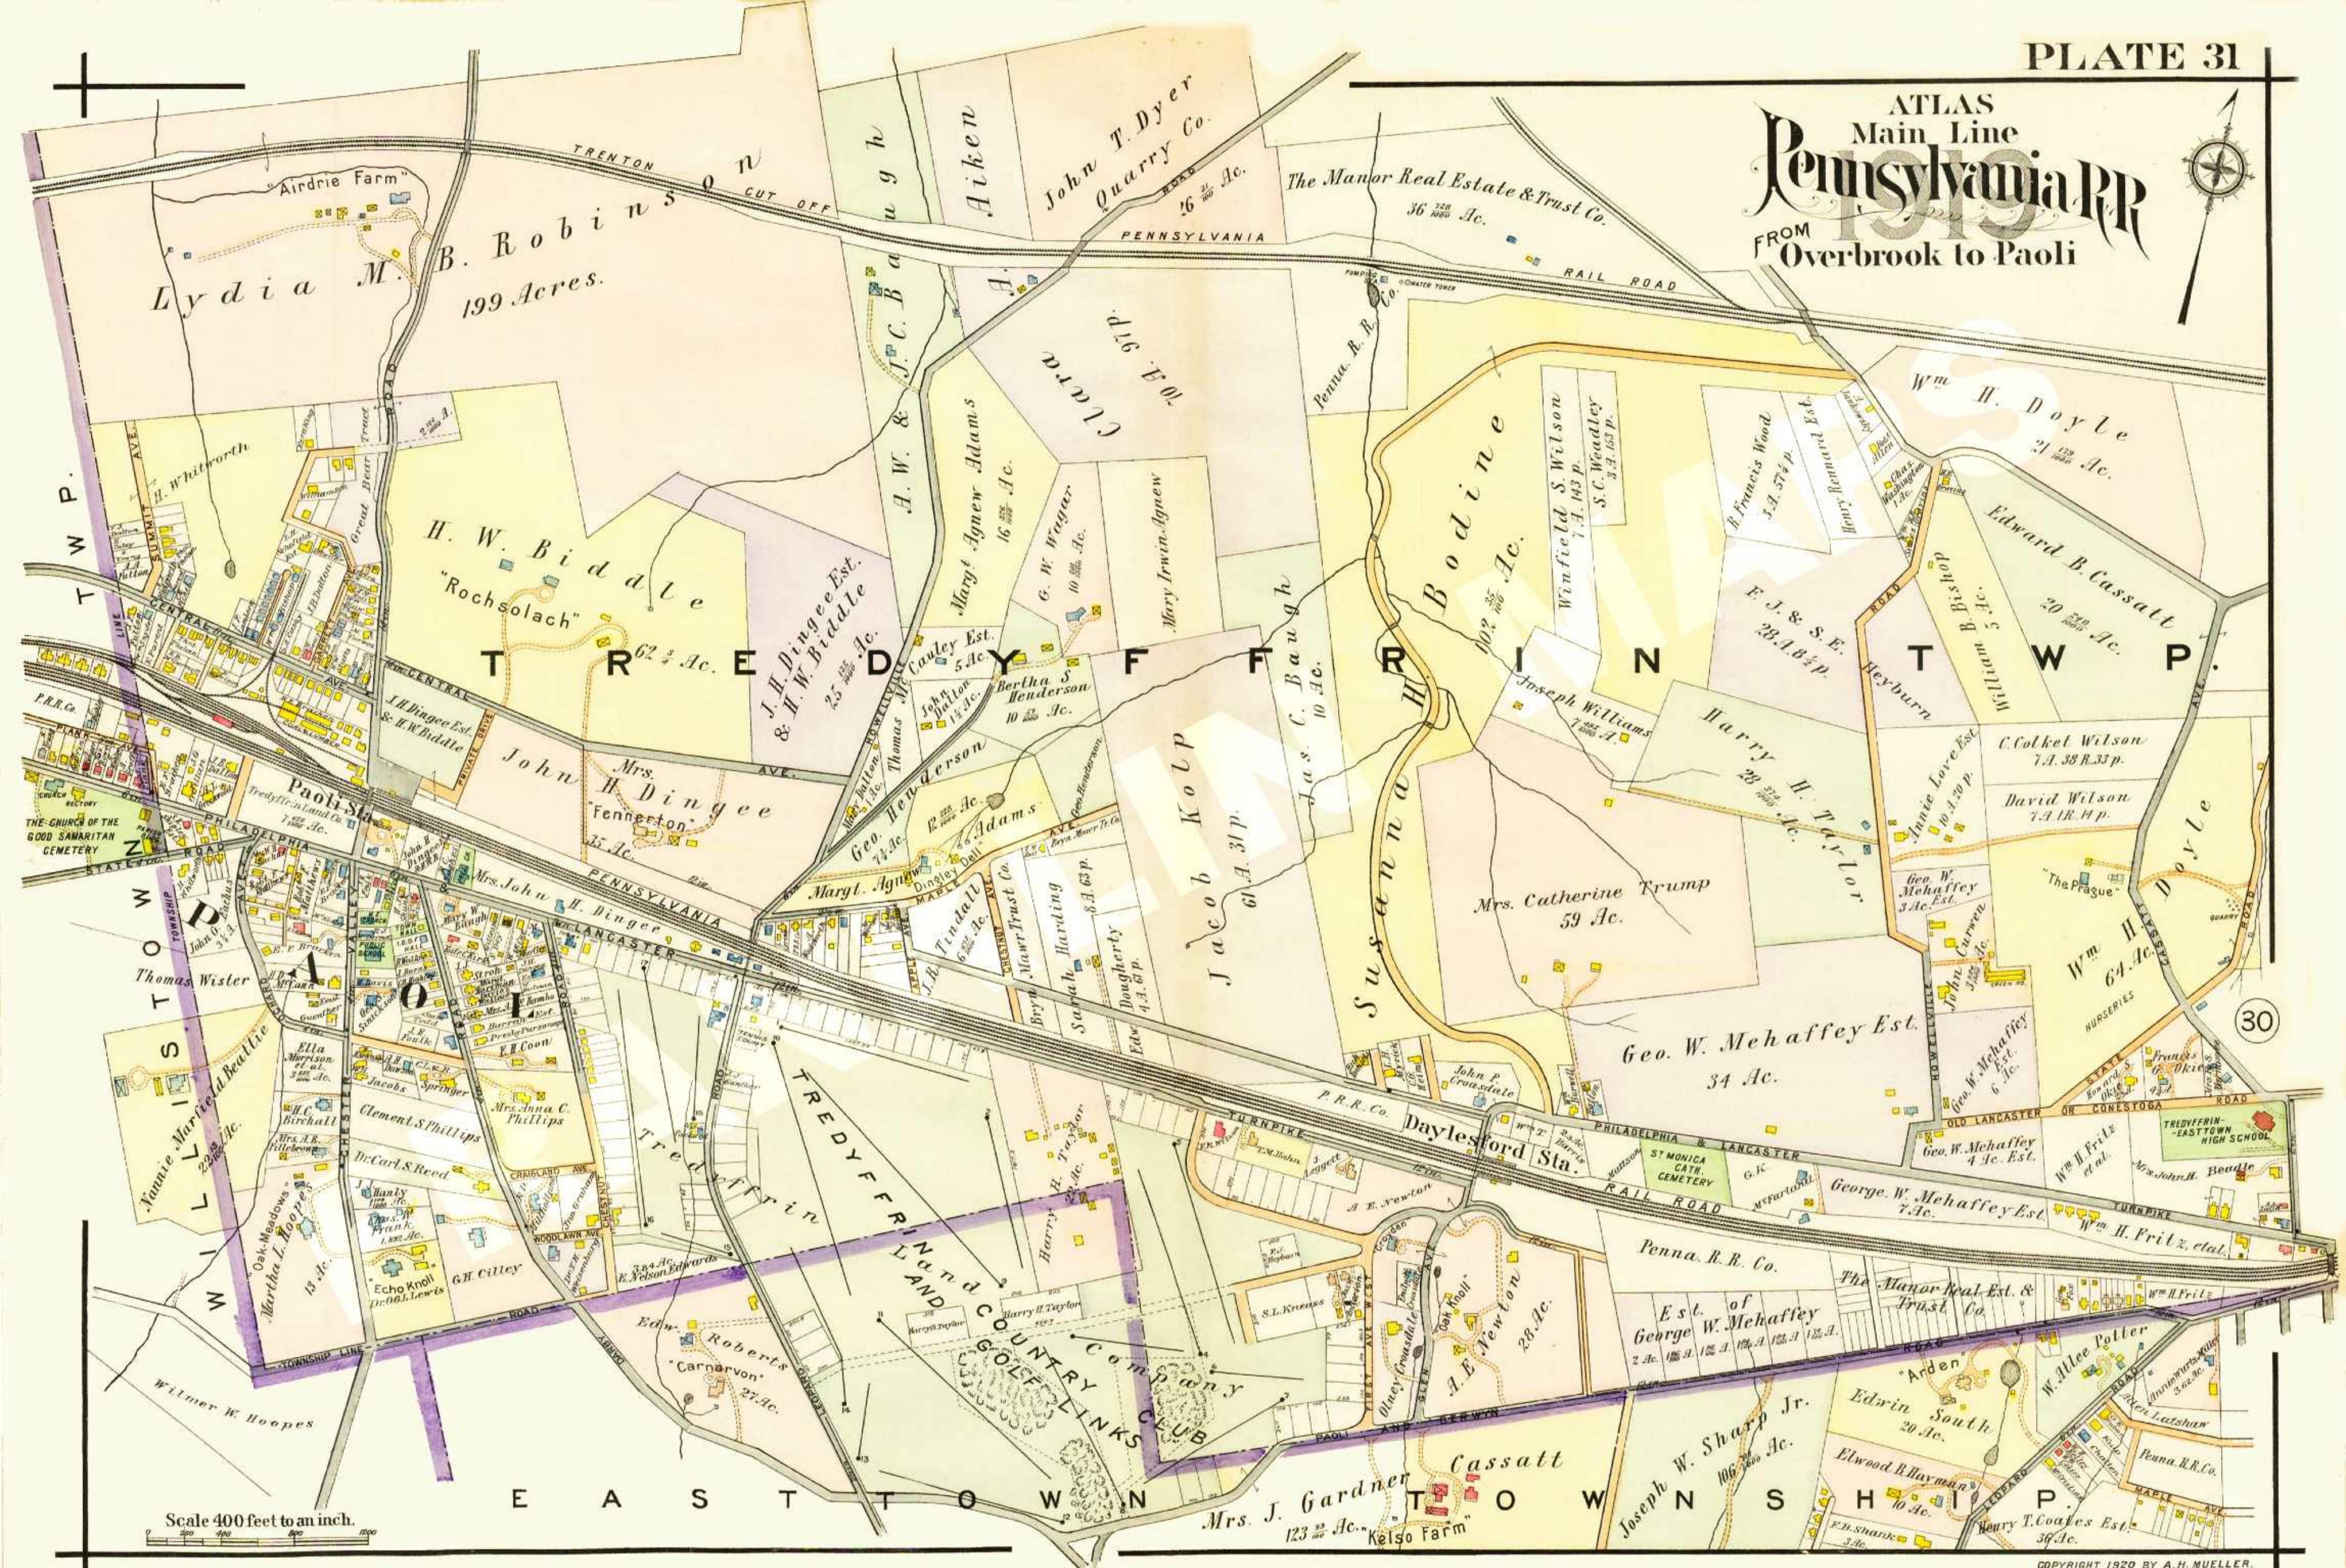

ATLAS Main Line Pennsylvania RR FROM Overbrook to Paoli

Scale 400 feet to an inch.

COPYRIGHT 1920 BY A. H. MUELLER.

Provided by Franklin Maps and The Lower Merion Historical Society. Not to be reproduced without permission.