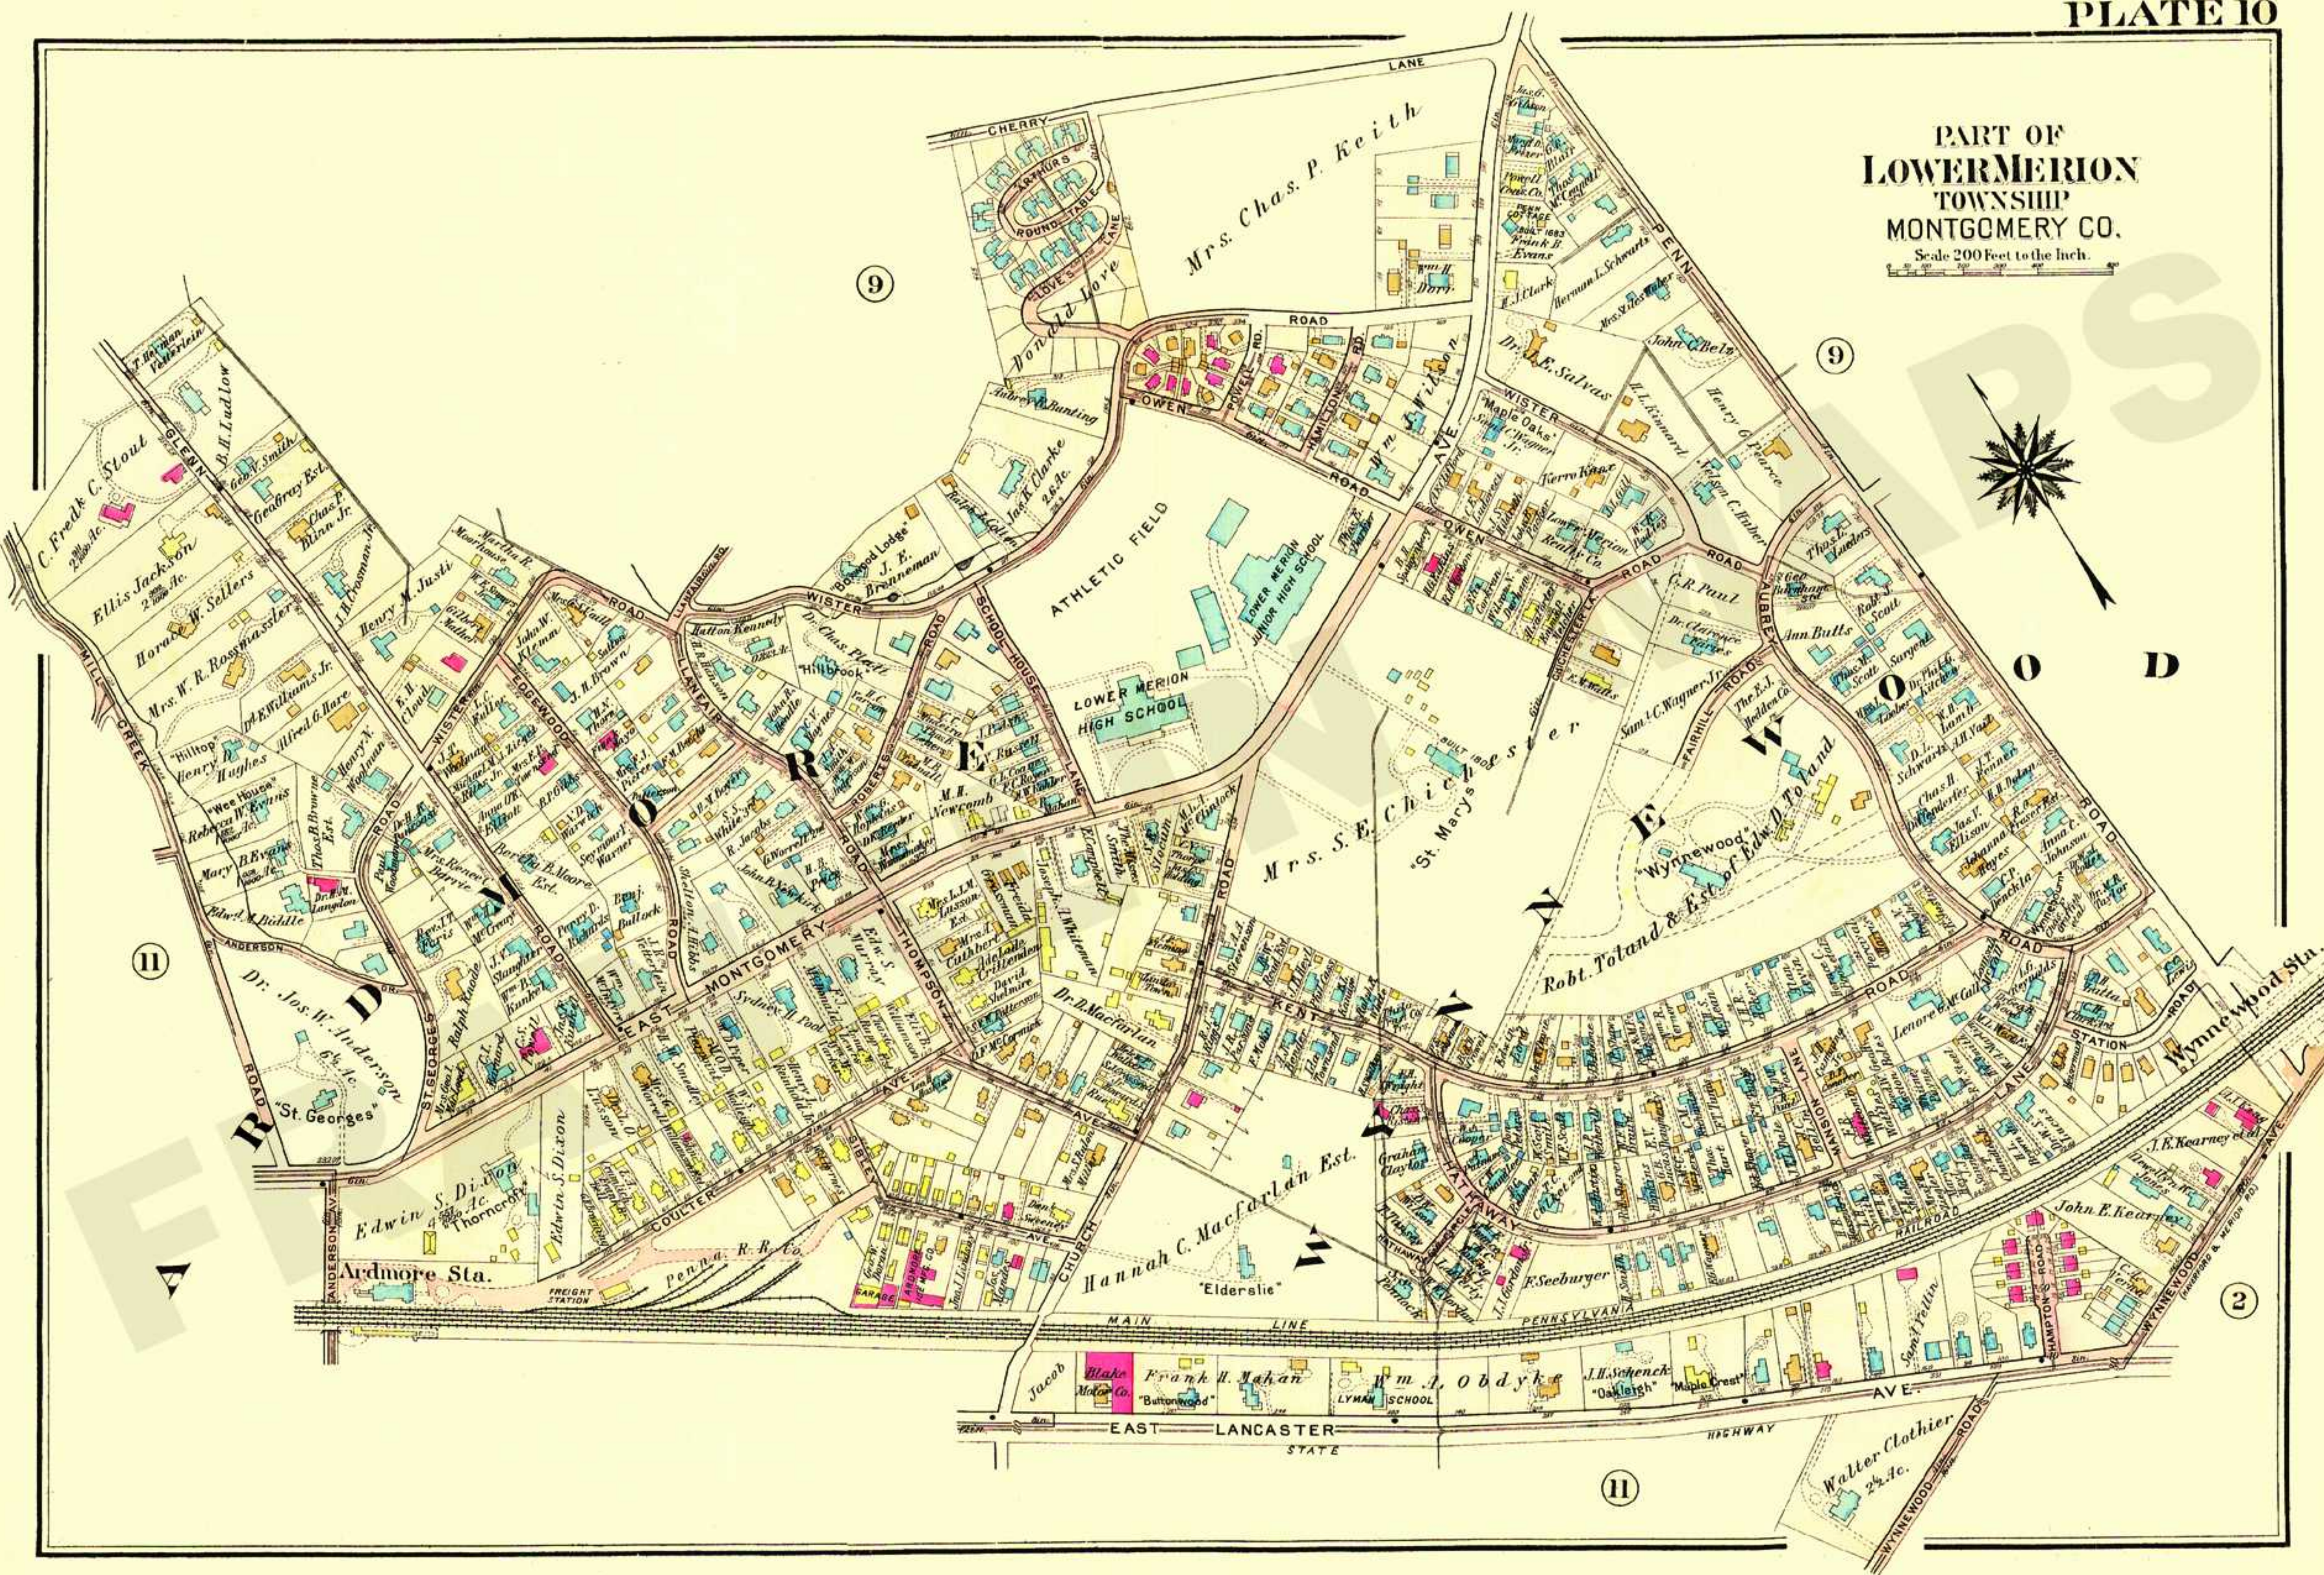

PART OF  
LOWER MERION  
TOWNSHIP  
MONTGOMERY CO.

Scale 200 Feet to the Inch.

9

9

11

2

11