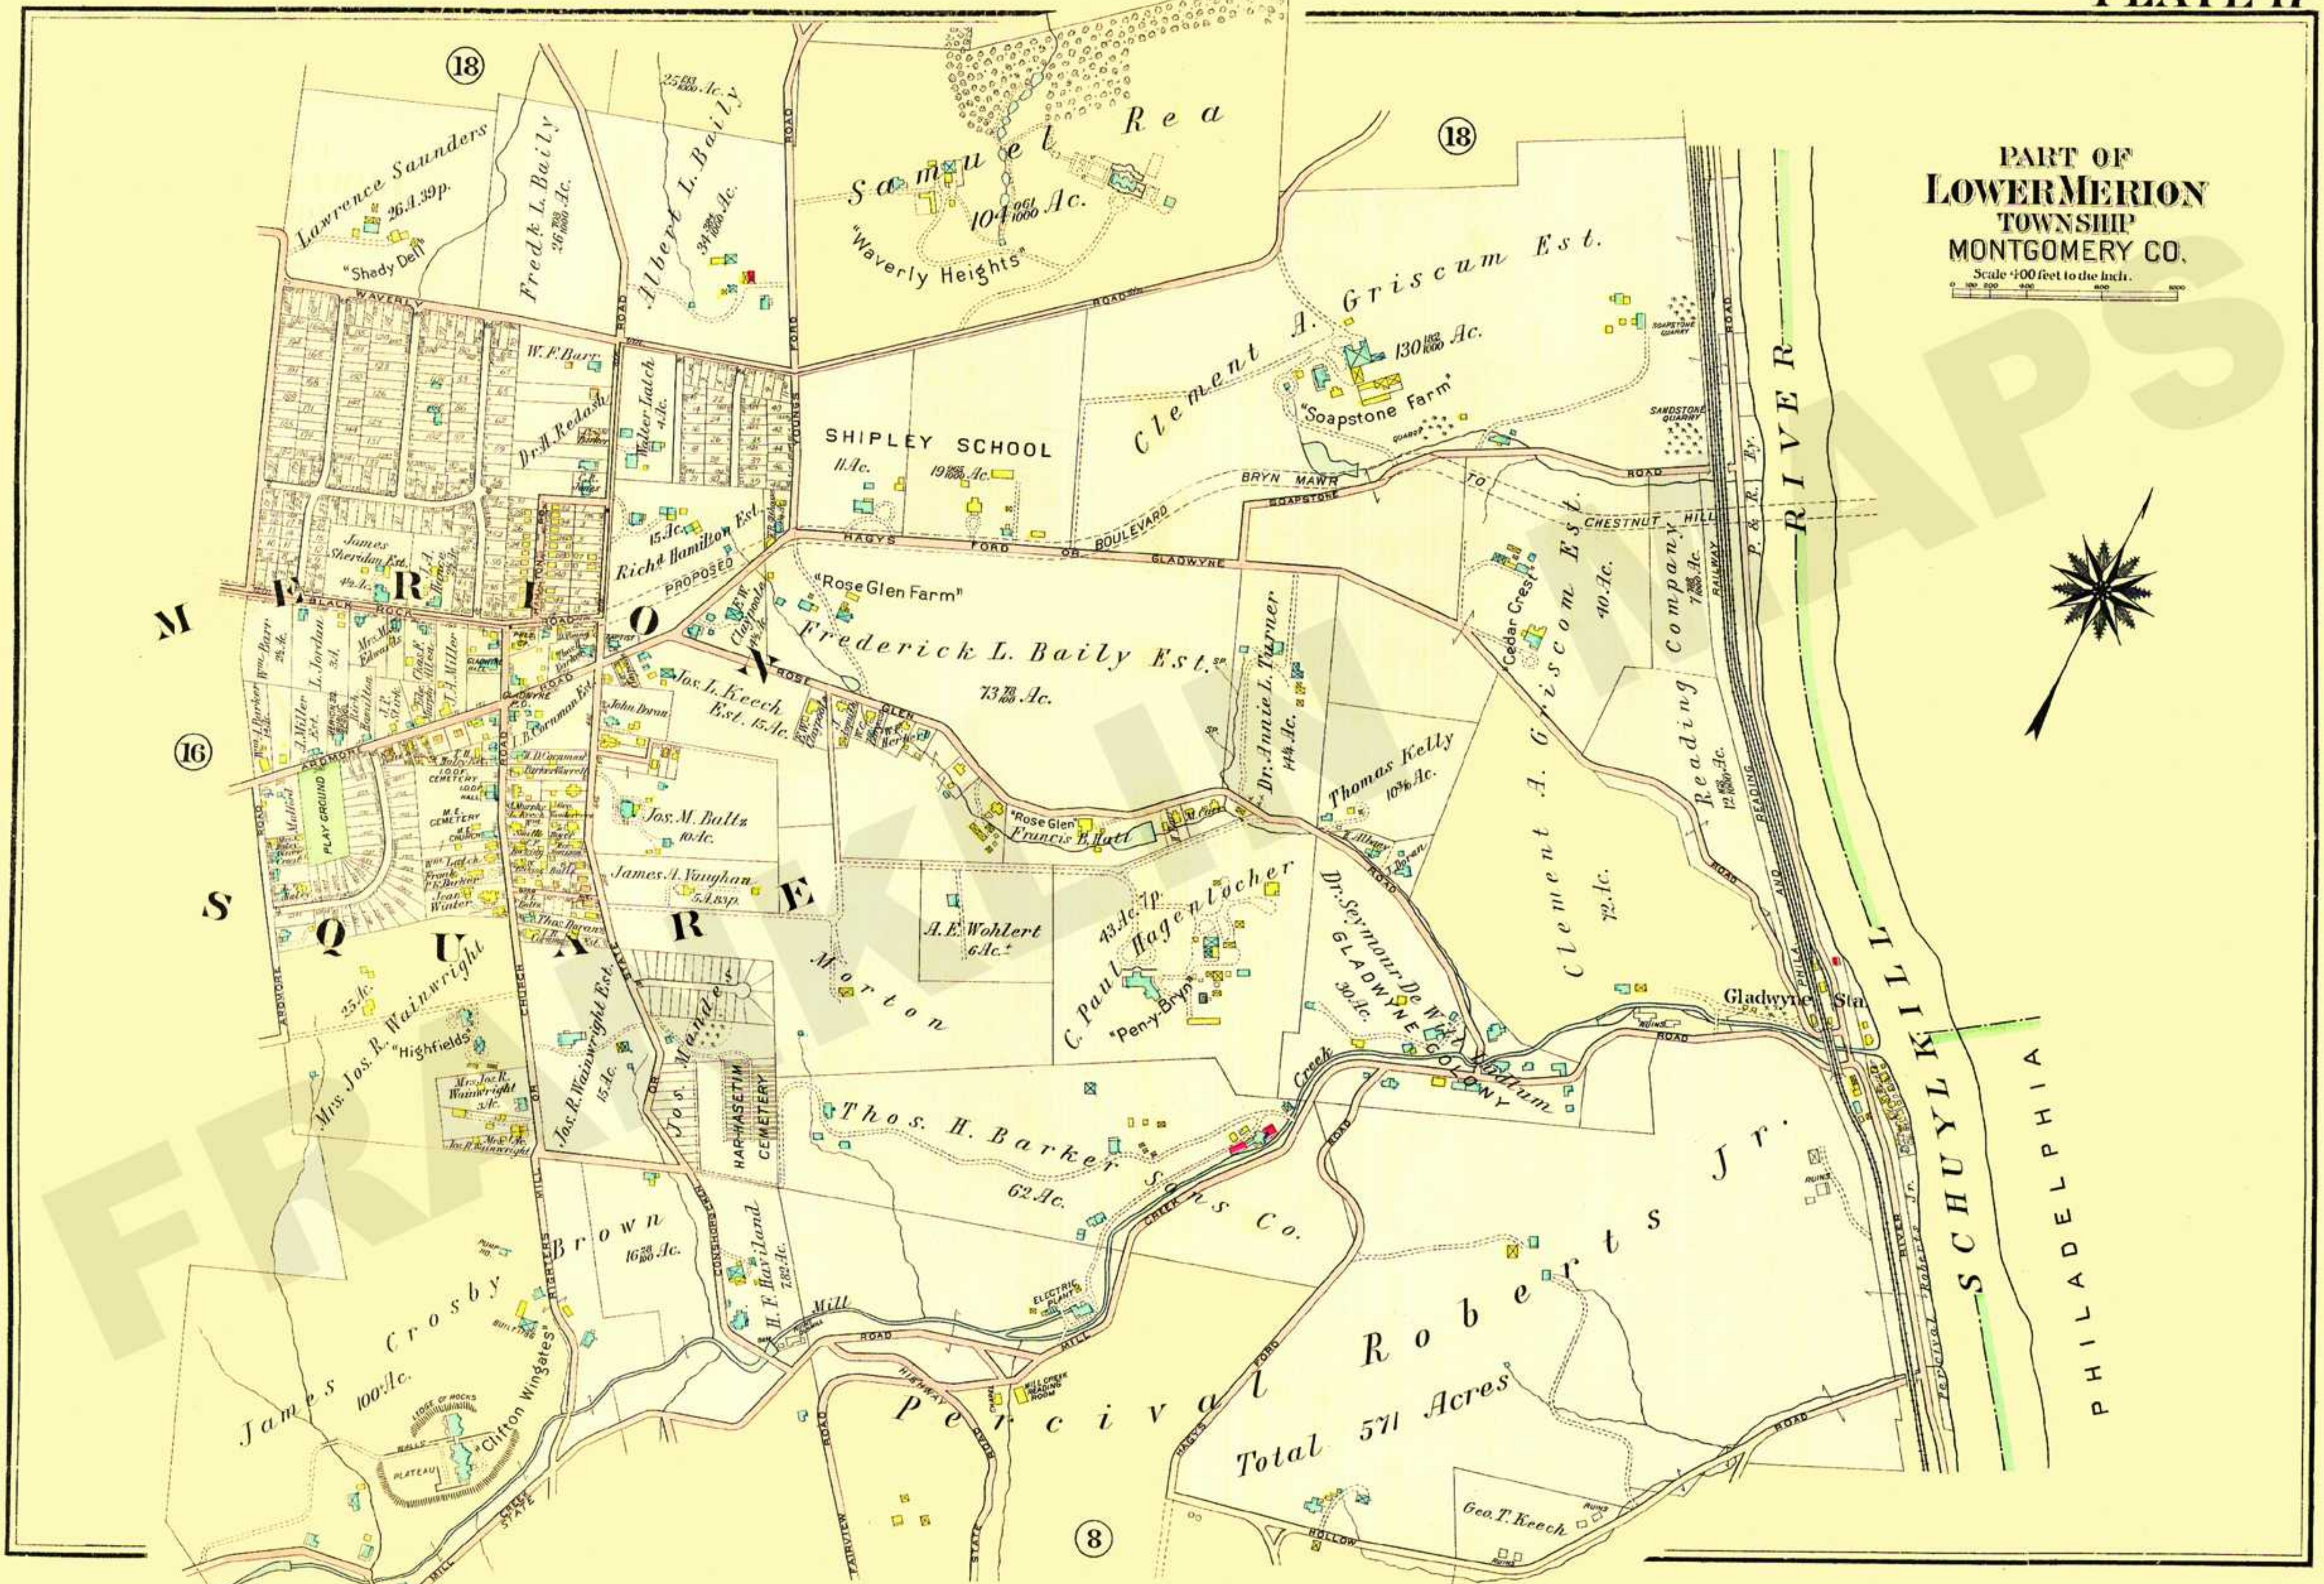

PART OF LOWER MERION TOWNSHIP MONTGOMERY CO. Scale 100 feet to the inch.

M

16

S

Q U

A R

E M

8

SCHUYLL KILL RIVER

PHILADELPHIA