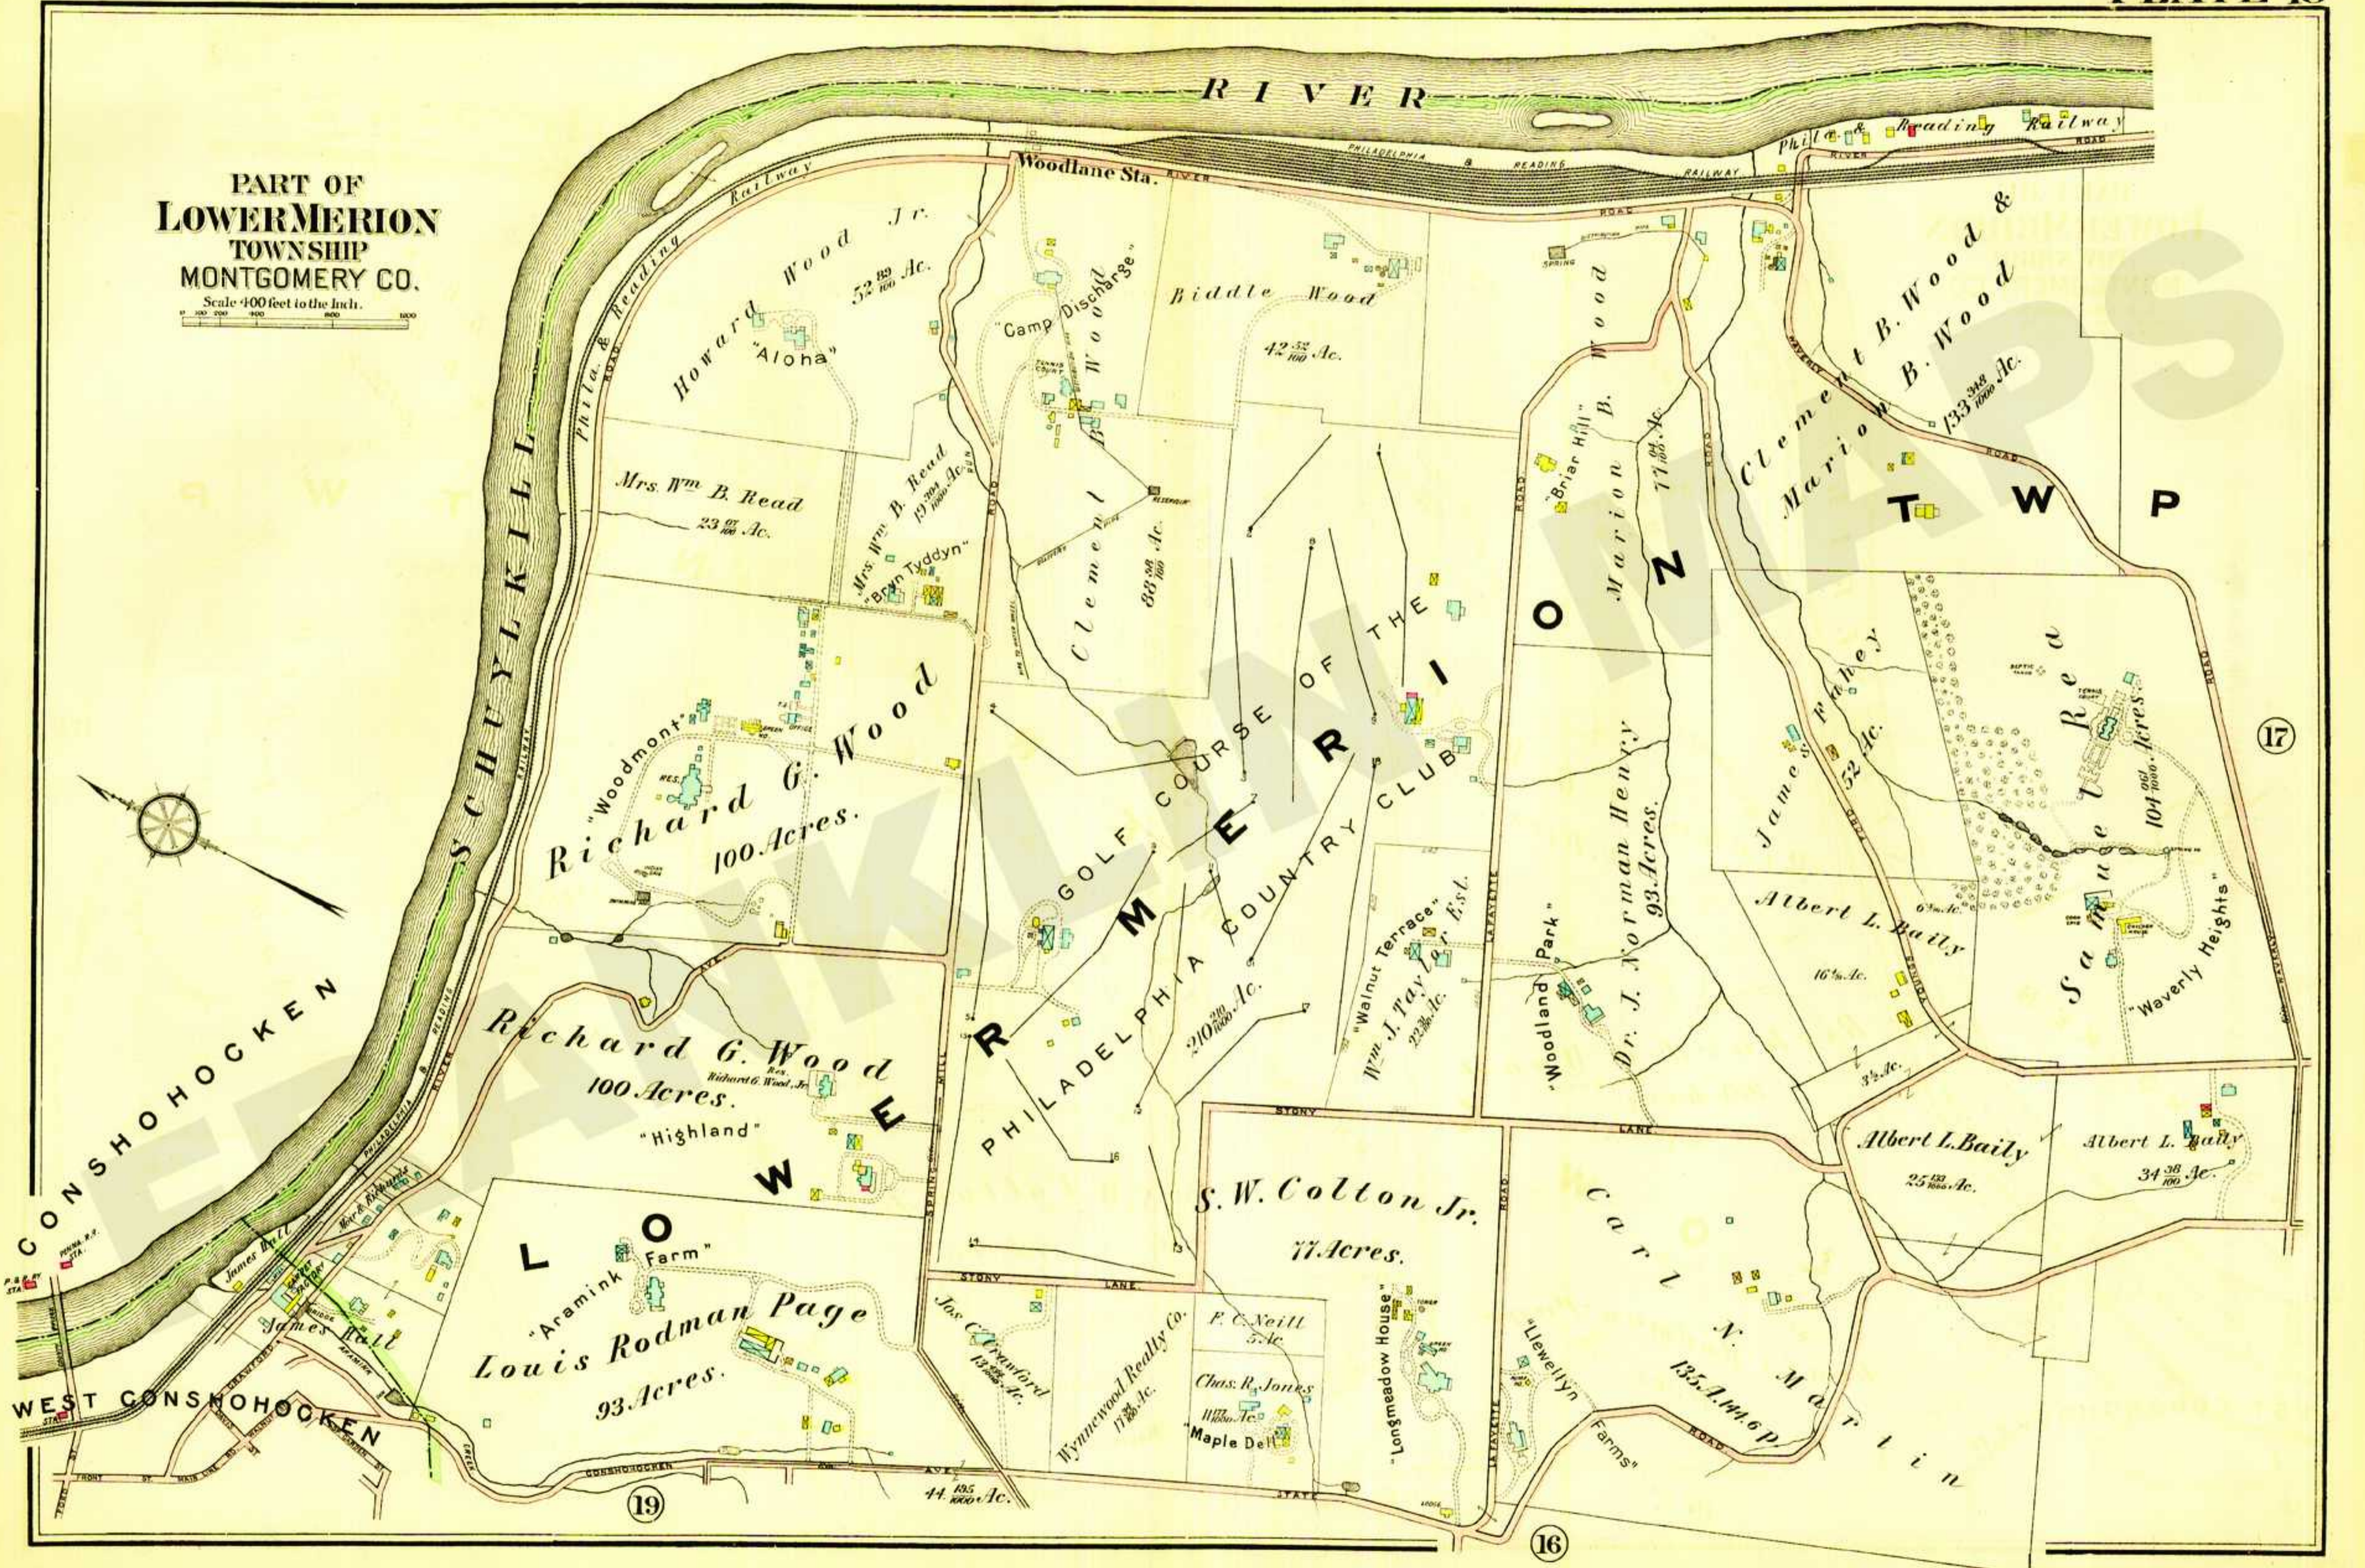

PART OF LOWER MERION TOWNSHIP MONTGOMERY CO.

Scale 400 feet to the Inch.

CONSHOHOCKEN  
WEST CONSHOHOCKEN

19

16

17