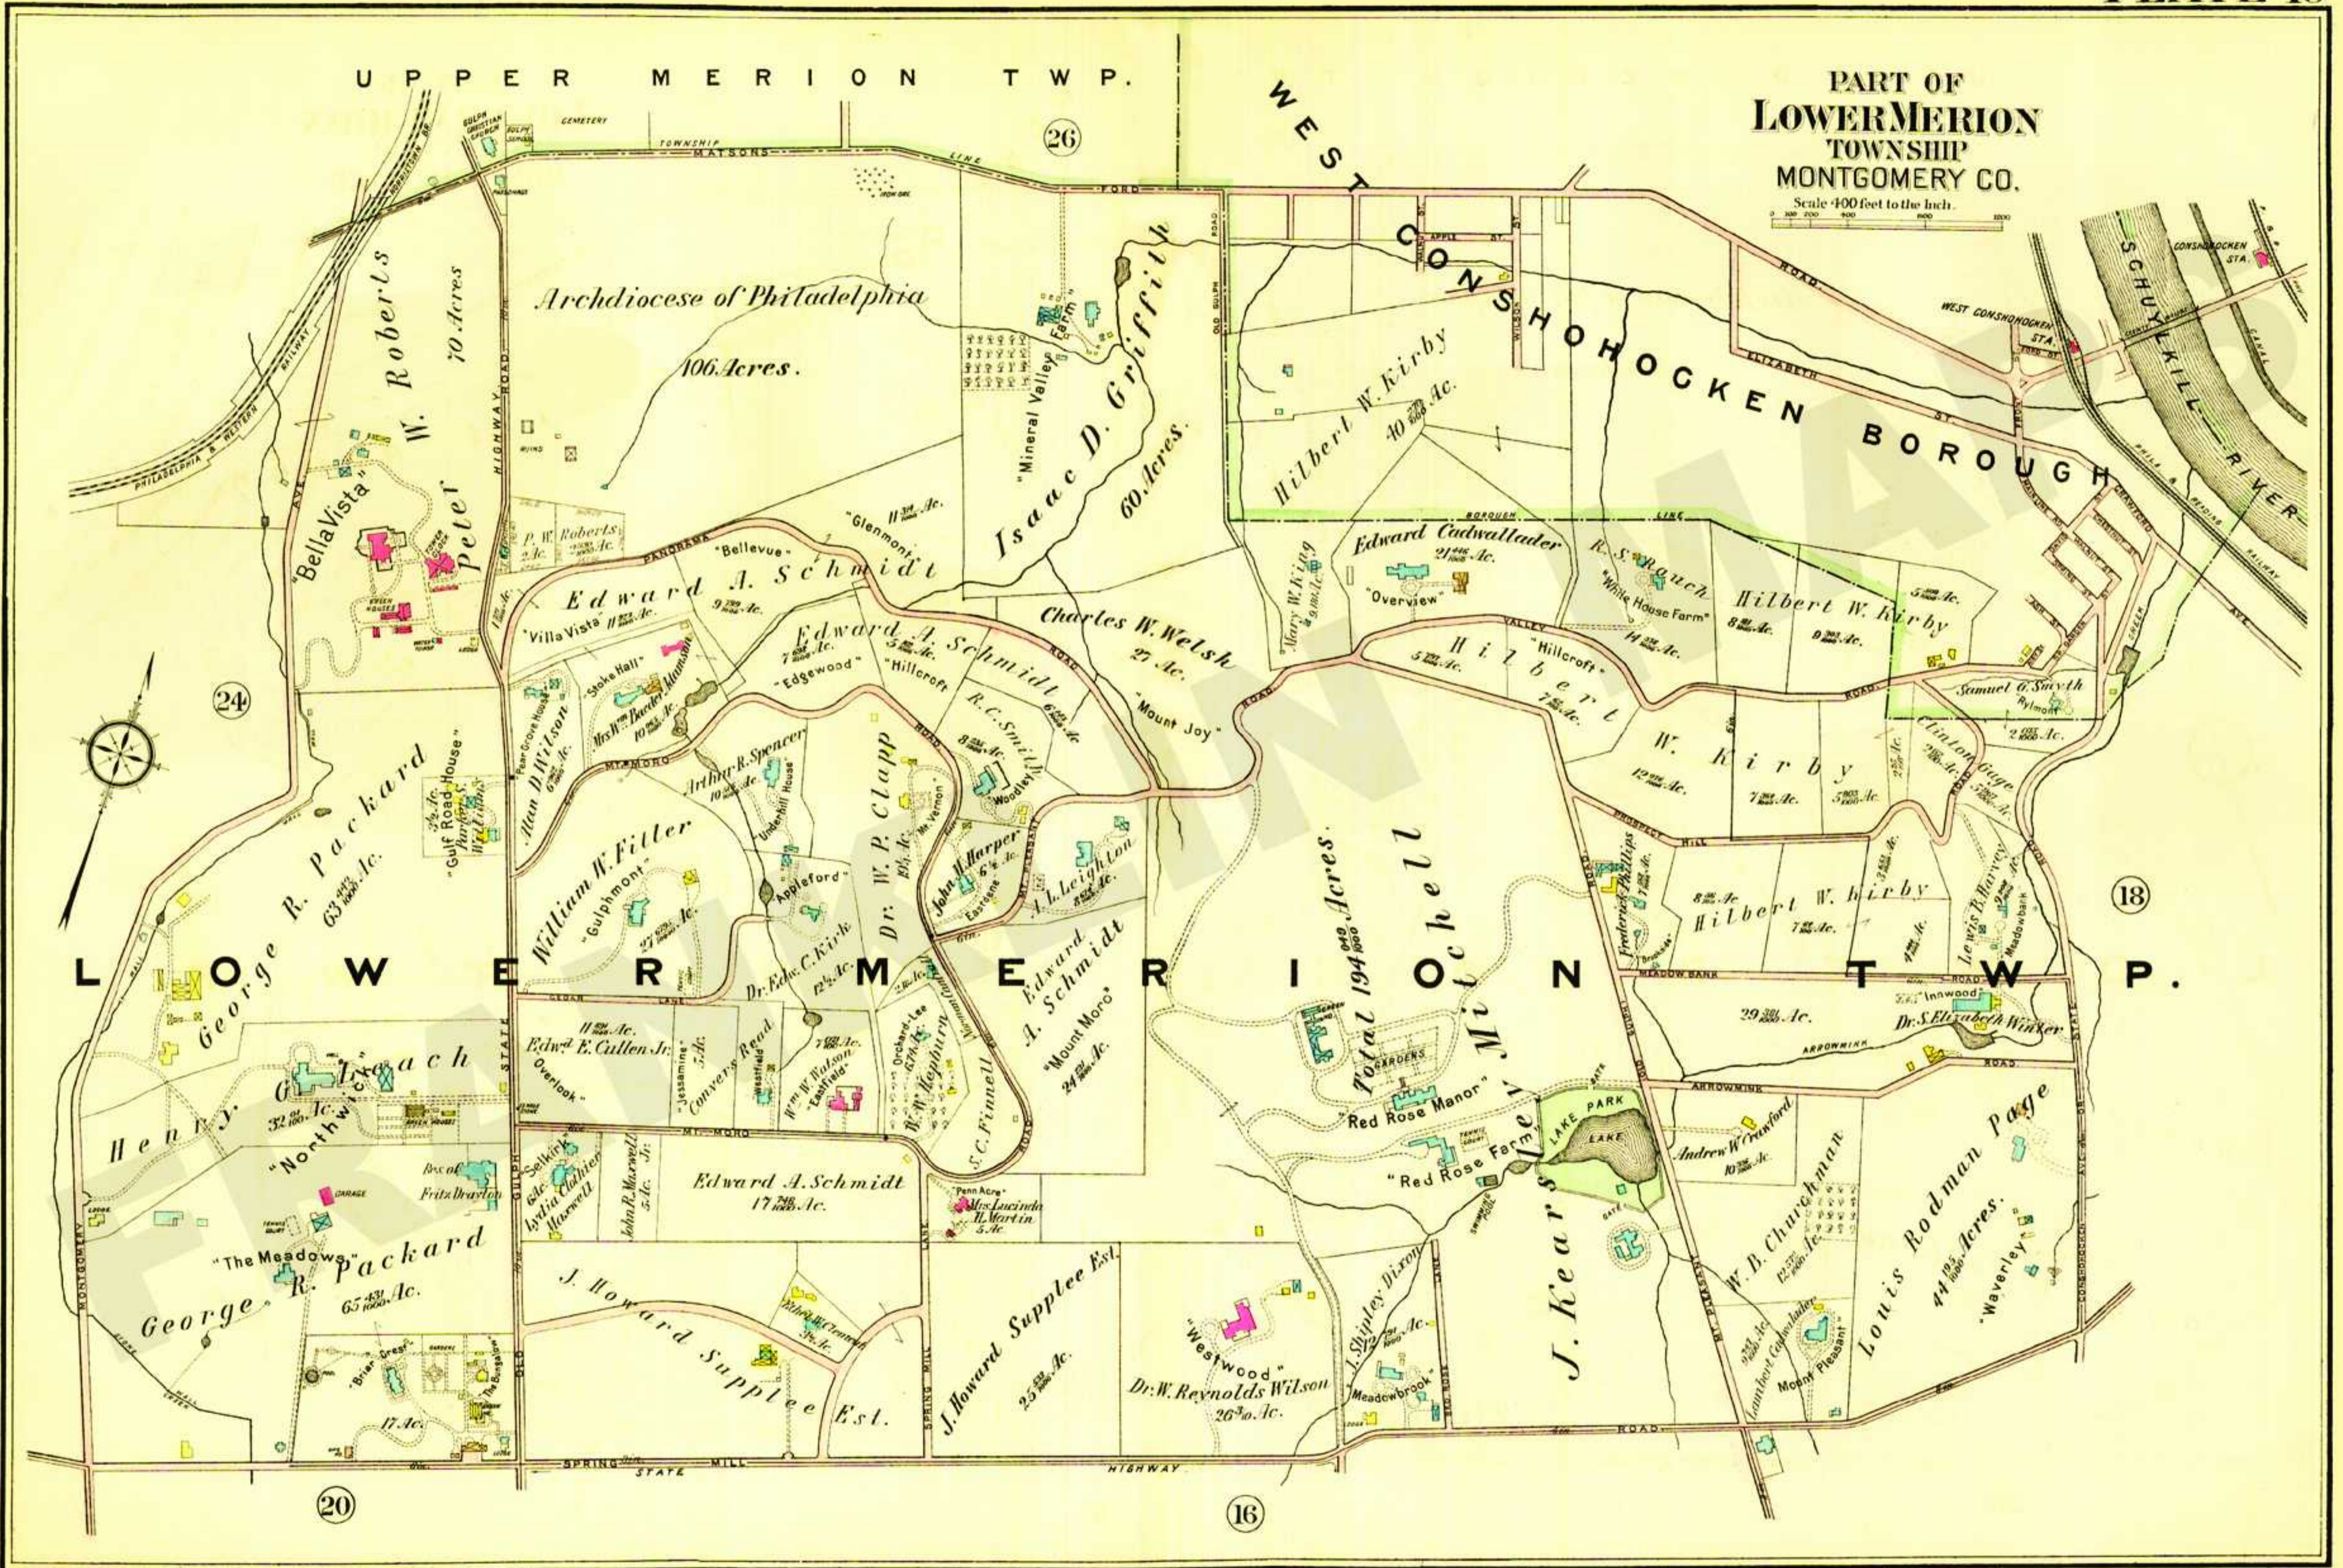

UPPER MERION TWP.

PART OF LOWER MERION TOWNSHIP MONTGOMERY CO.

Scale 400 feet to the inch.

18

16

20

26

24