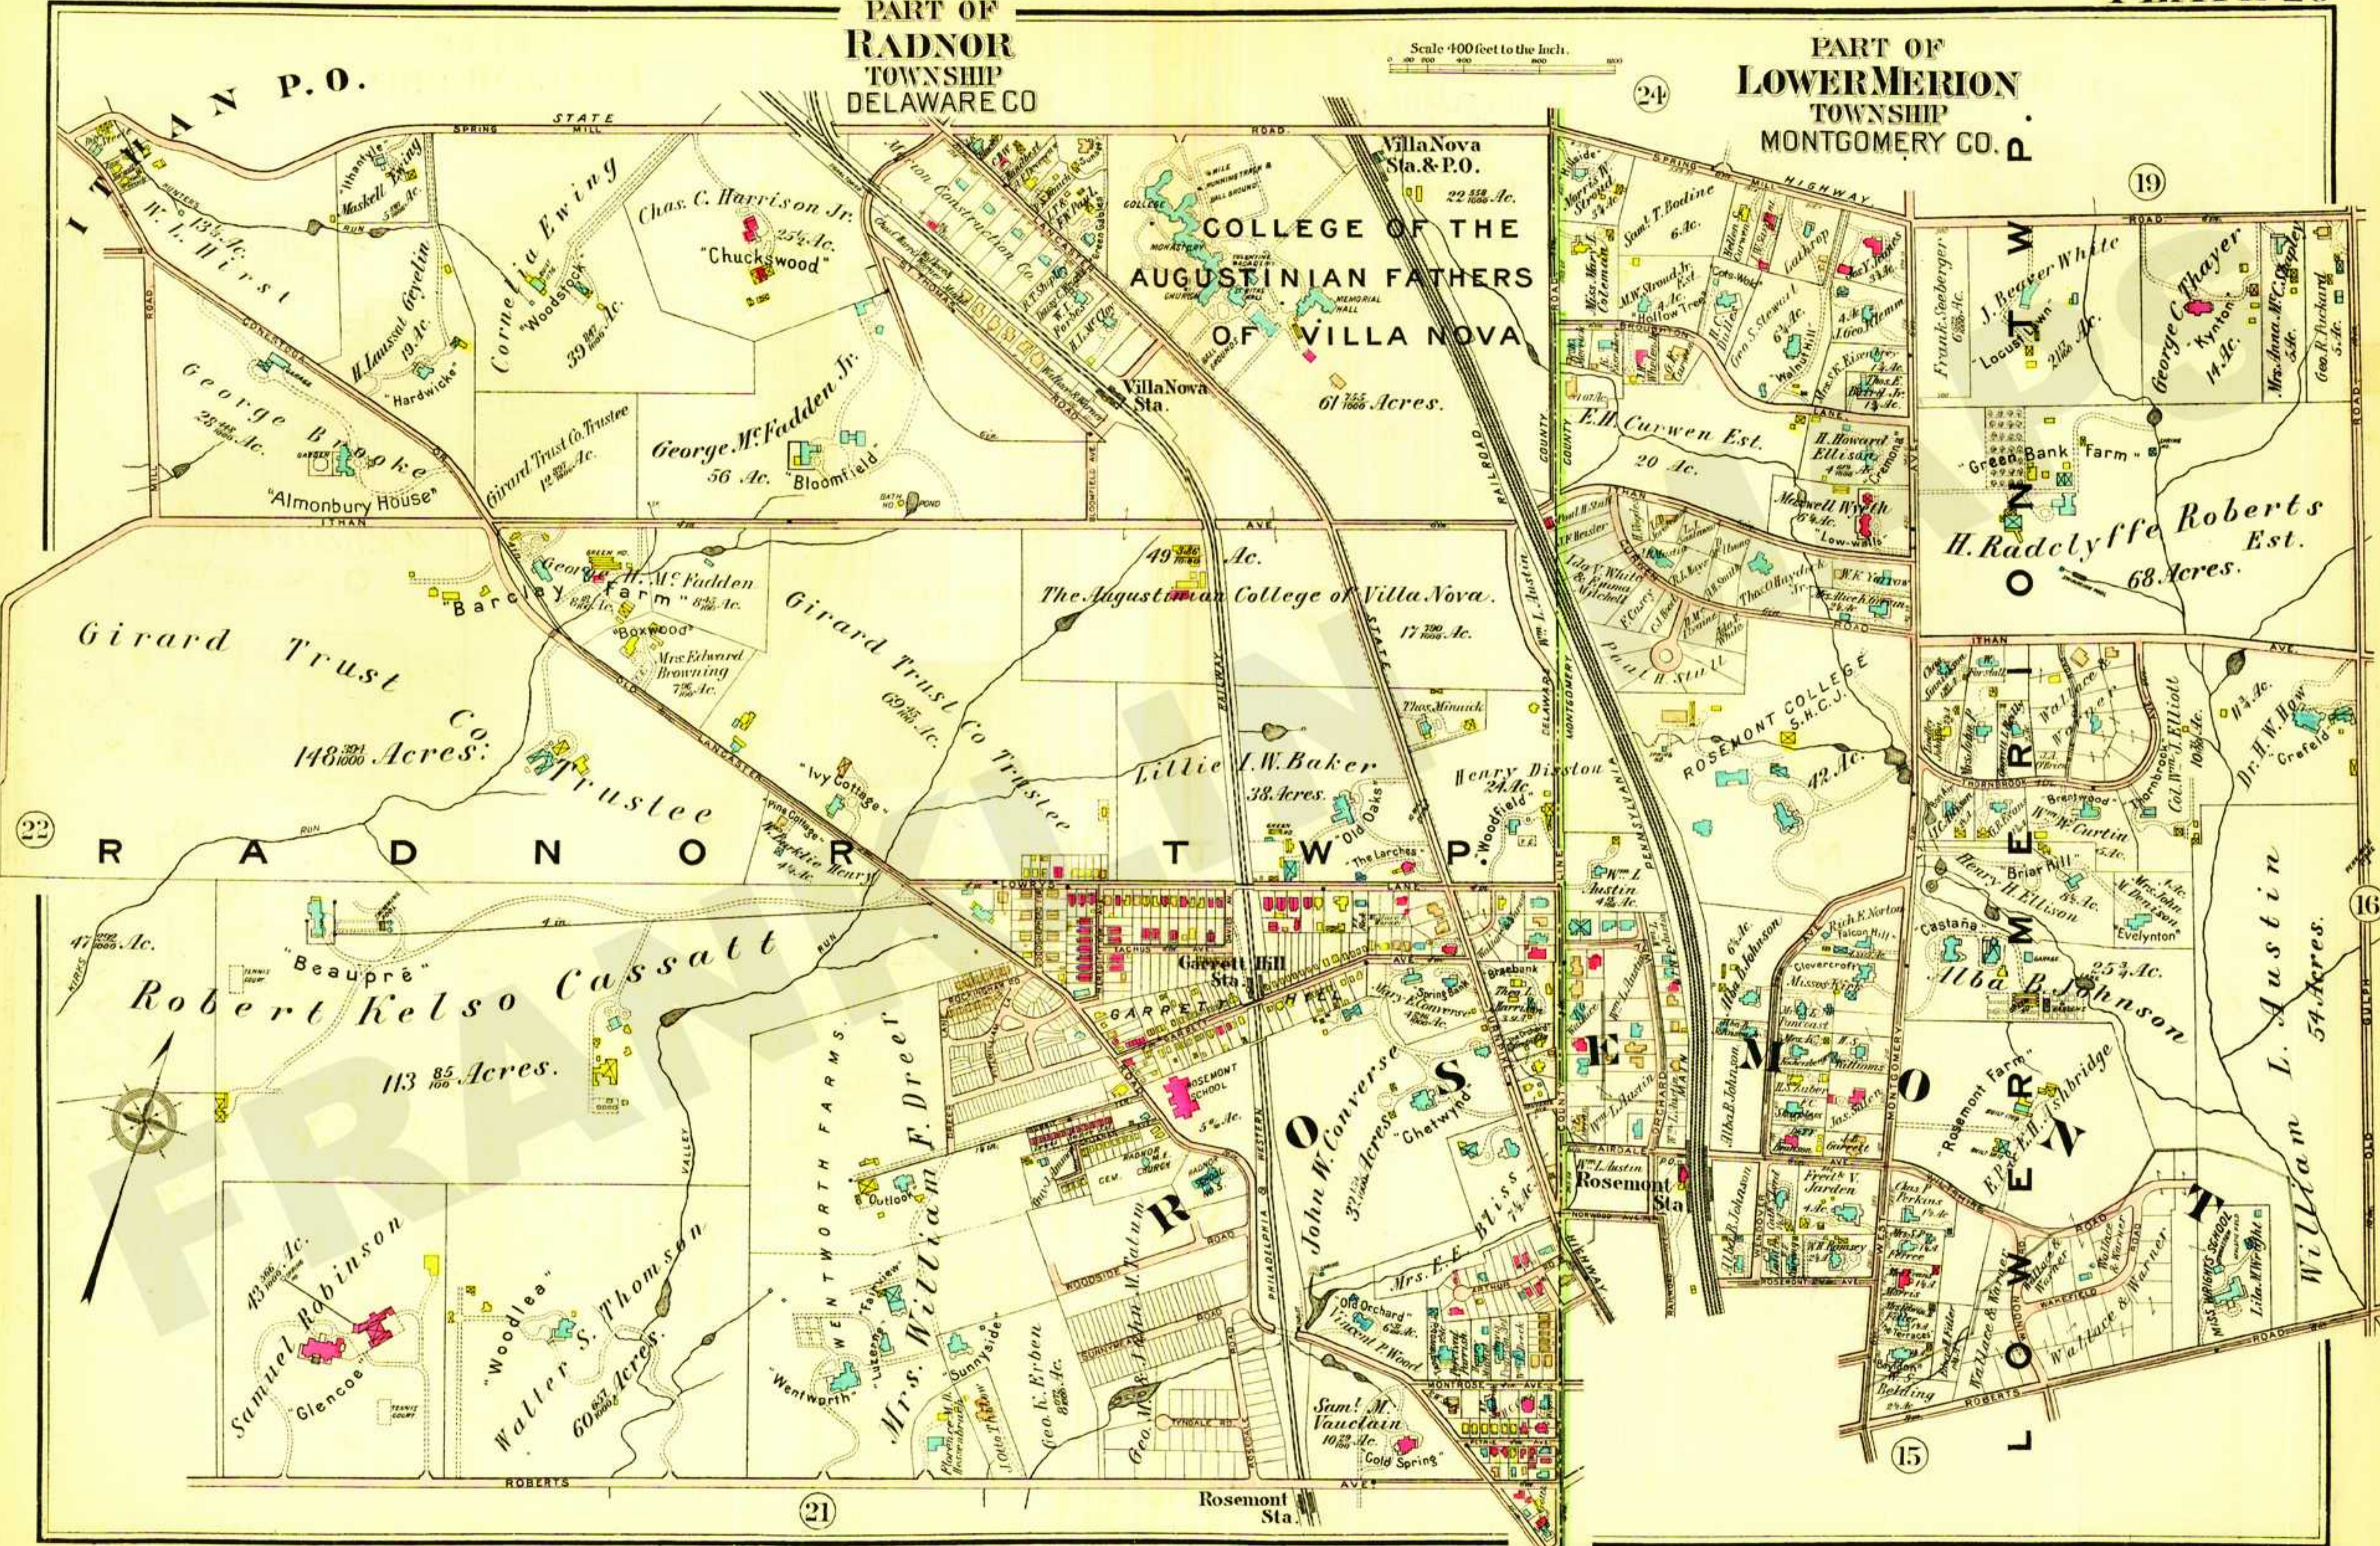

PART OF
RADNOR
TOWNSHIP
DELAWARE CO

PART OF
LOWER MERION
TOWNSHIP
MONTGOMERY CO. P.

Scale 400 feet to the Inch.

22

24

19

16

15