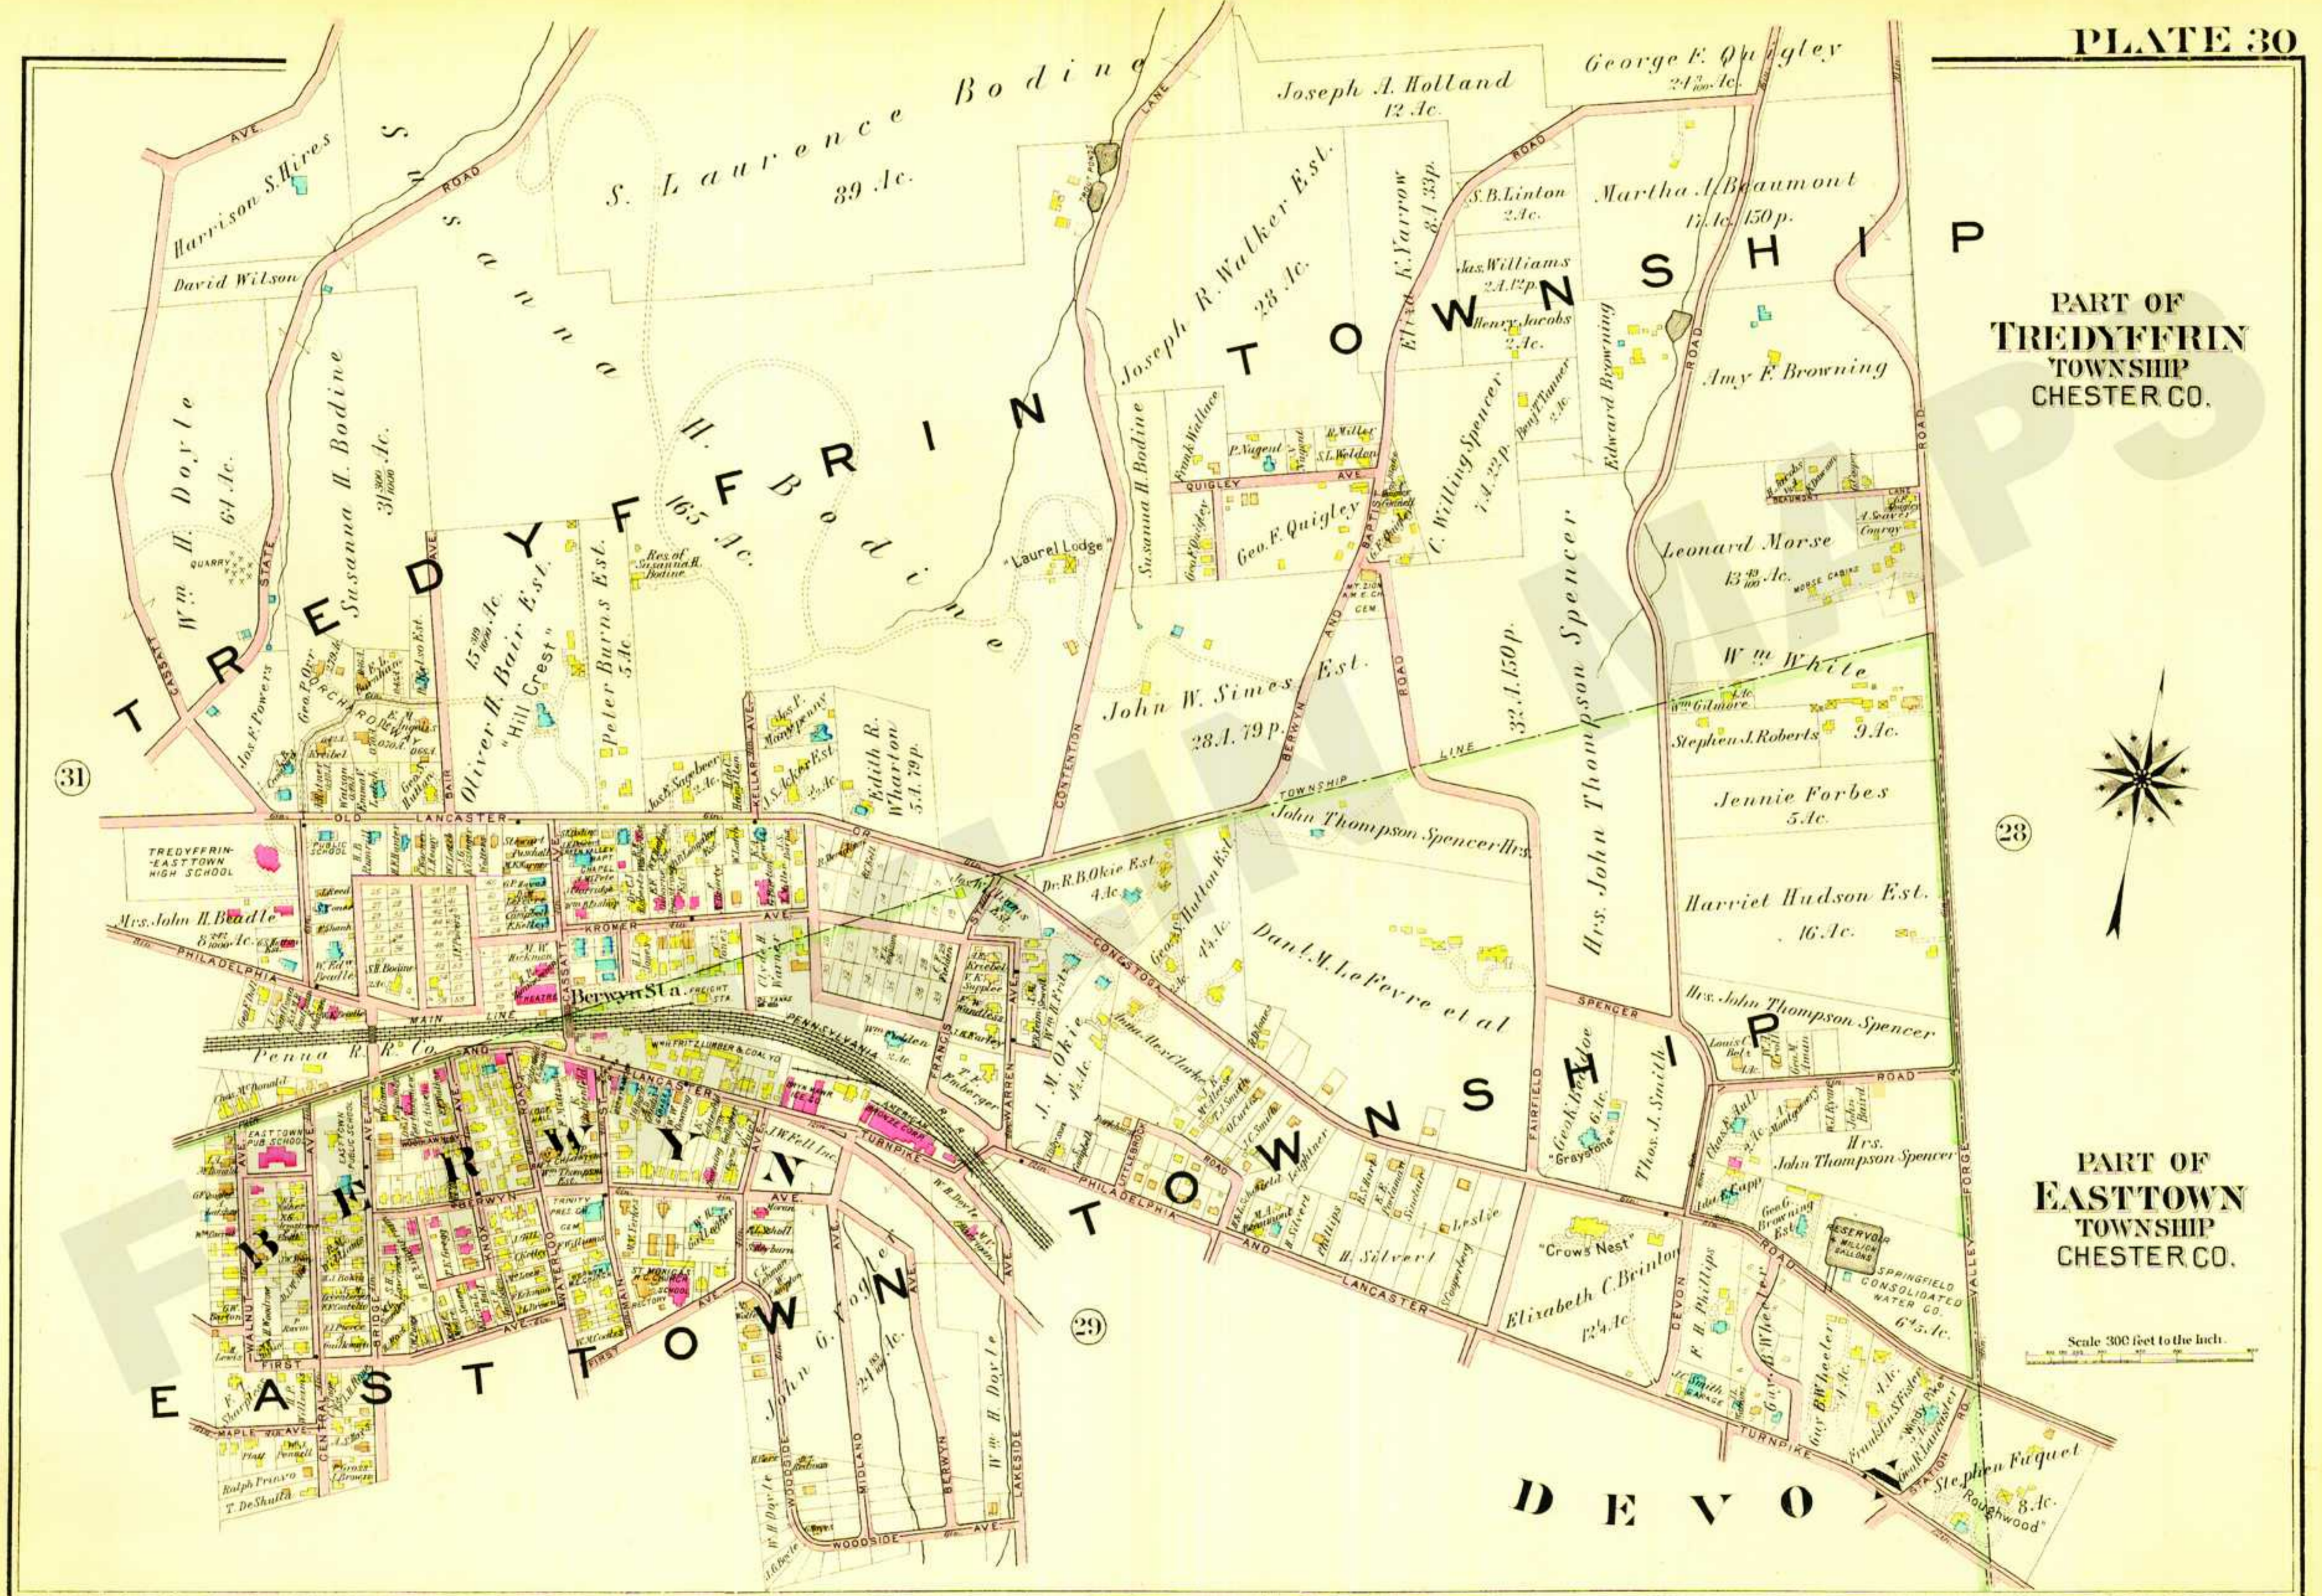

PART OF TREDYFFRIN TOWNSHIP CHESTER CO.

28

PART OF EASTTOWN TOWNSHIP CHESTER CO.

Scale 300 feet to the inch.

31

29