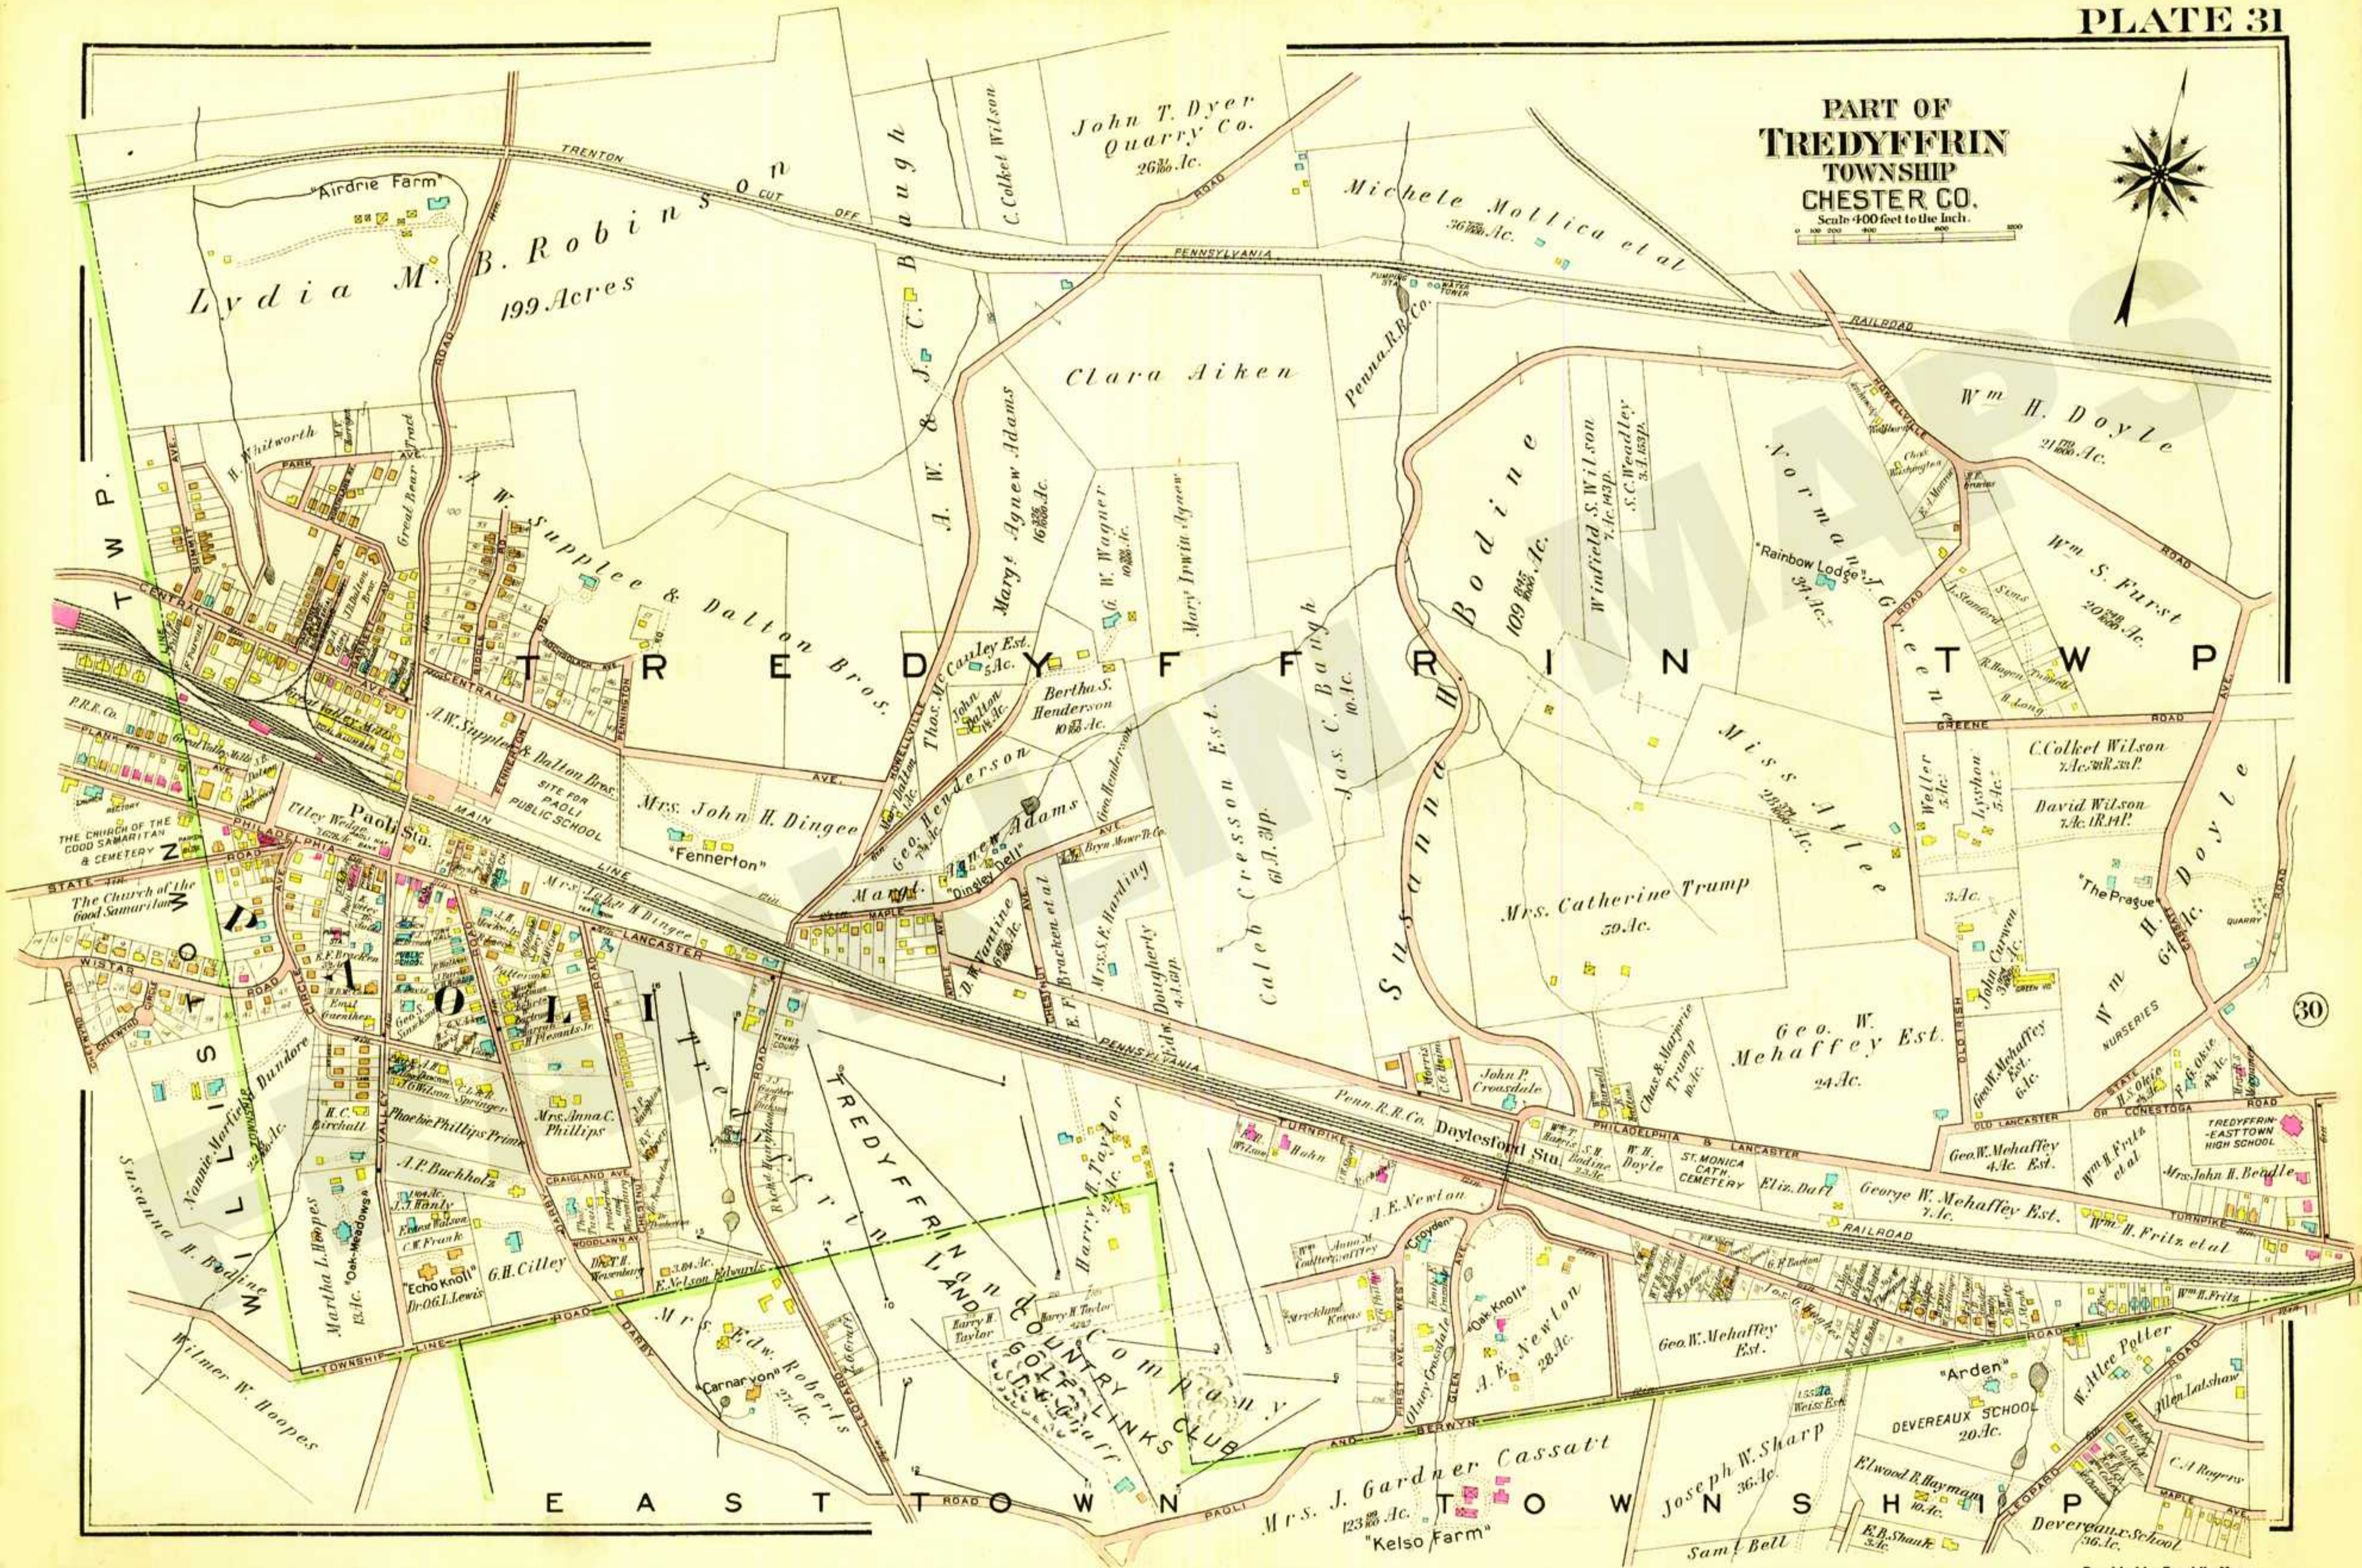

PART OF
TREDYFFRIN
TOWNSHIP
CHESTER CO.
Scale 400 feet to the Inch.

30