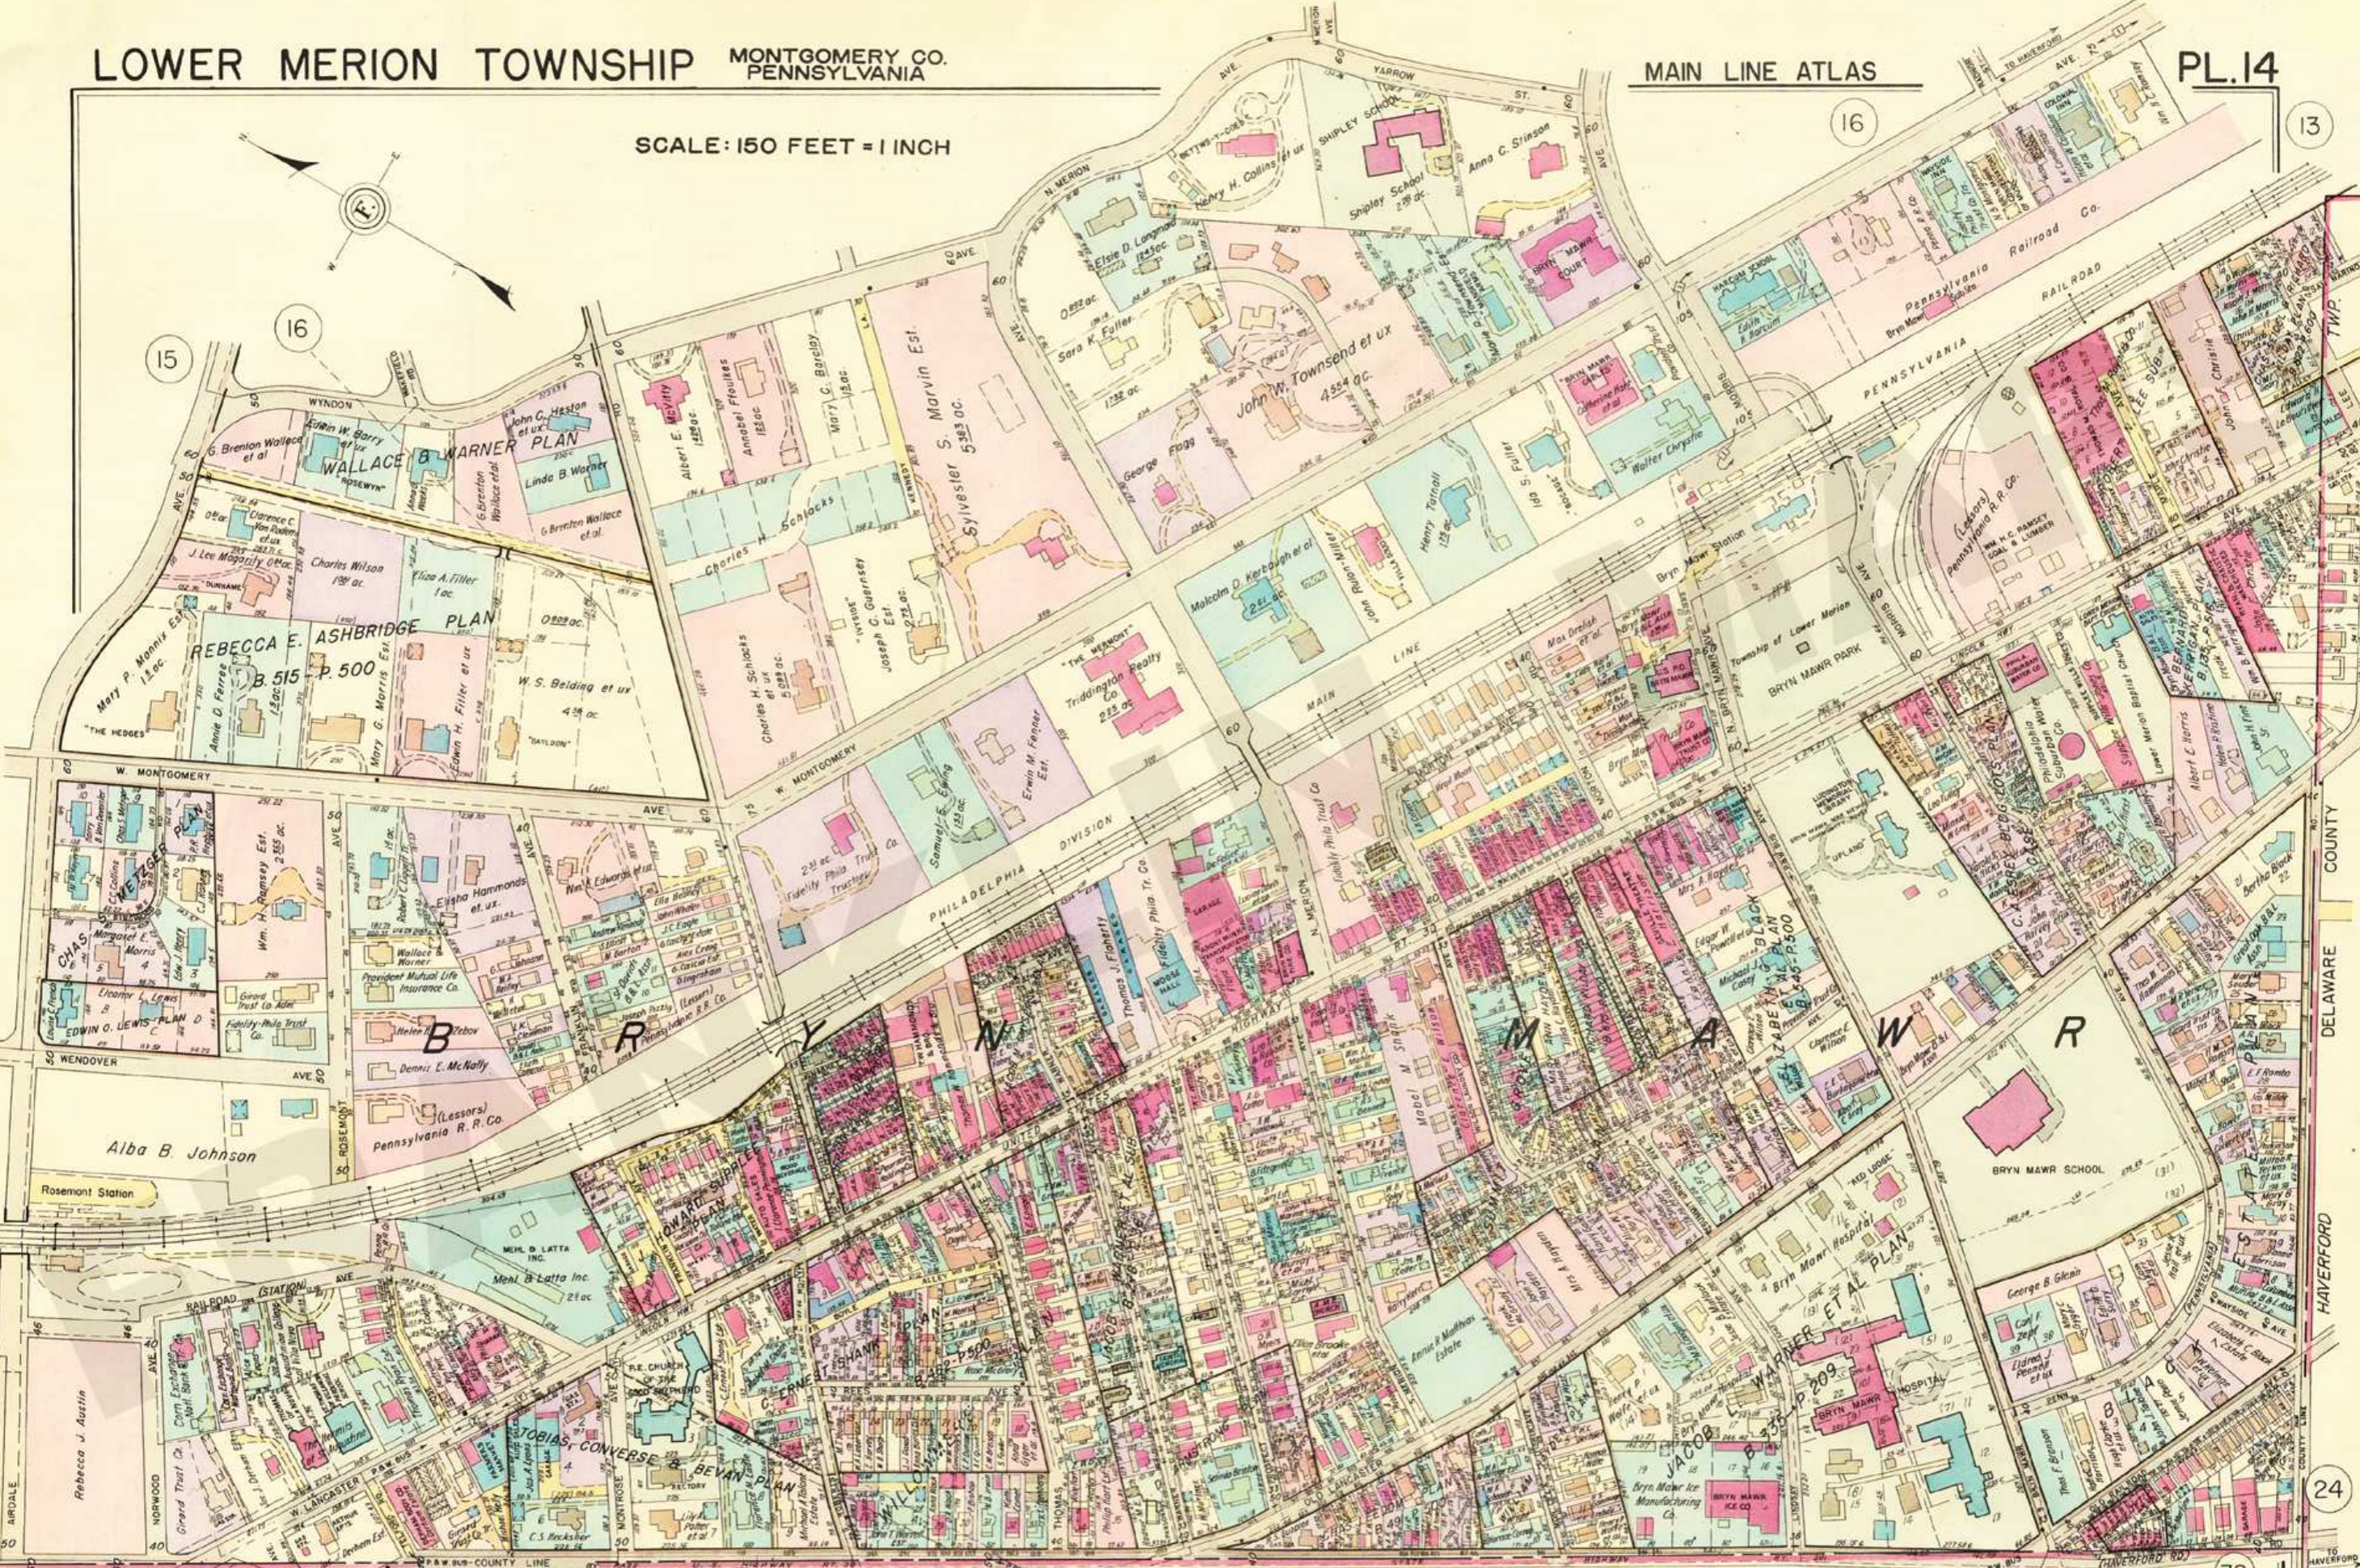

SCALE: 150 FEET = 1 INCH

32

RADNOR

DELAWARE

COUNTY

TOWNSHIP

32

Provided by
The Lower Merion Historical Society
and Franklin Maps. Not to be
reproduced without permission.