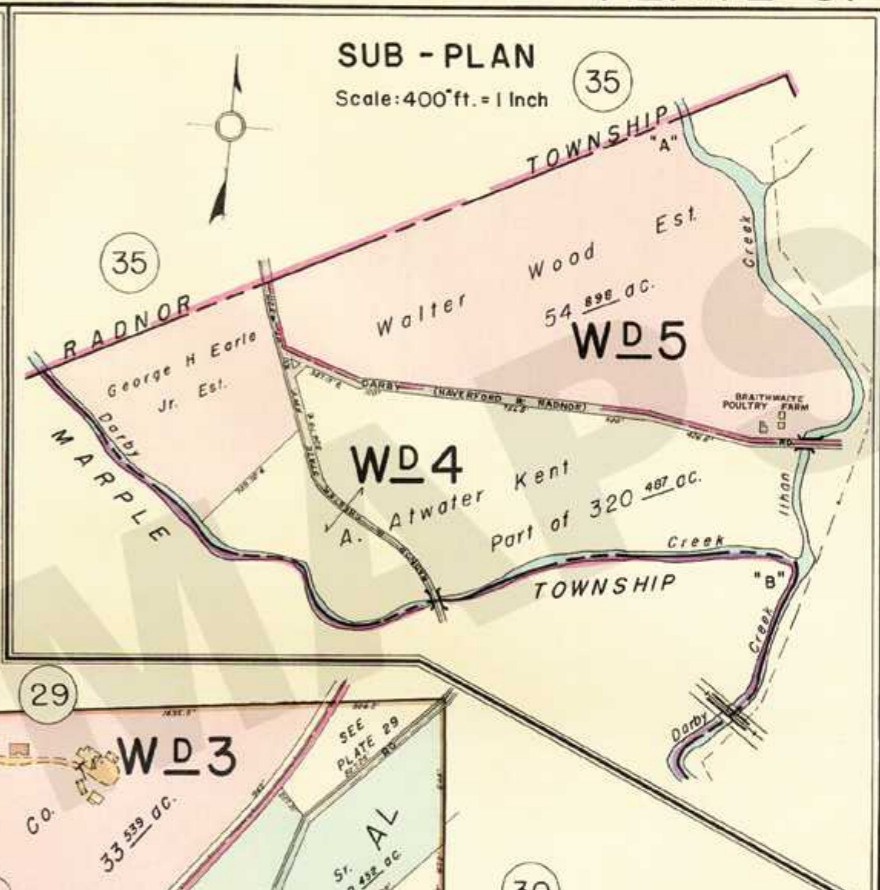

SCALE: 400 FEET = 1 INCH

SUB - PLAN
Scale: 400'ft. = 1 Inch

Provided by
The Lower Merion Historical Society
and Franklin Maps
AMERICA'S LEADING PUBLISHERS OF
reproduced without permission.