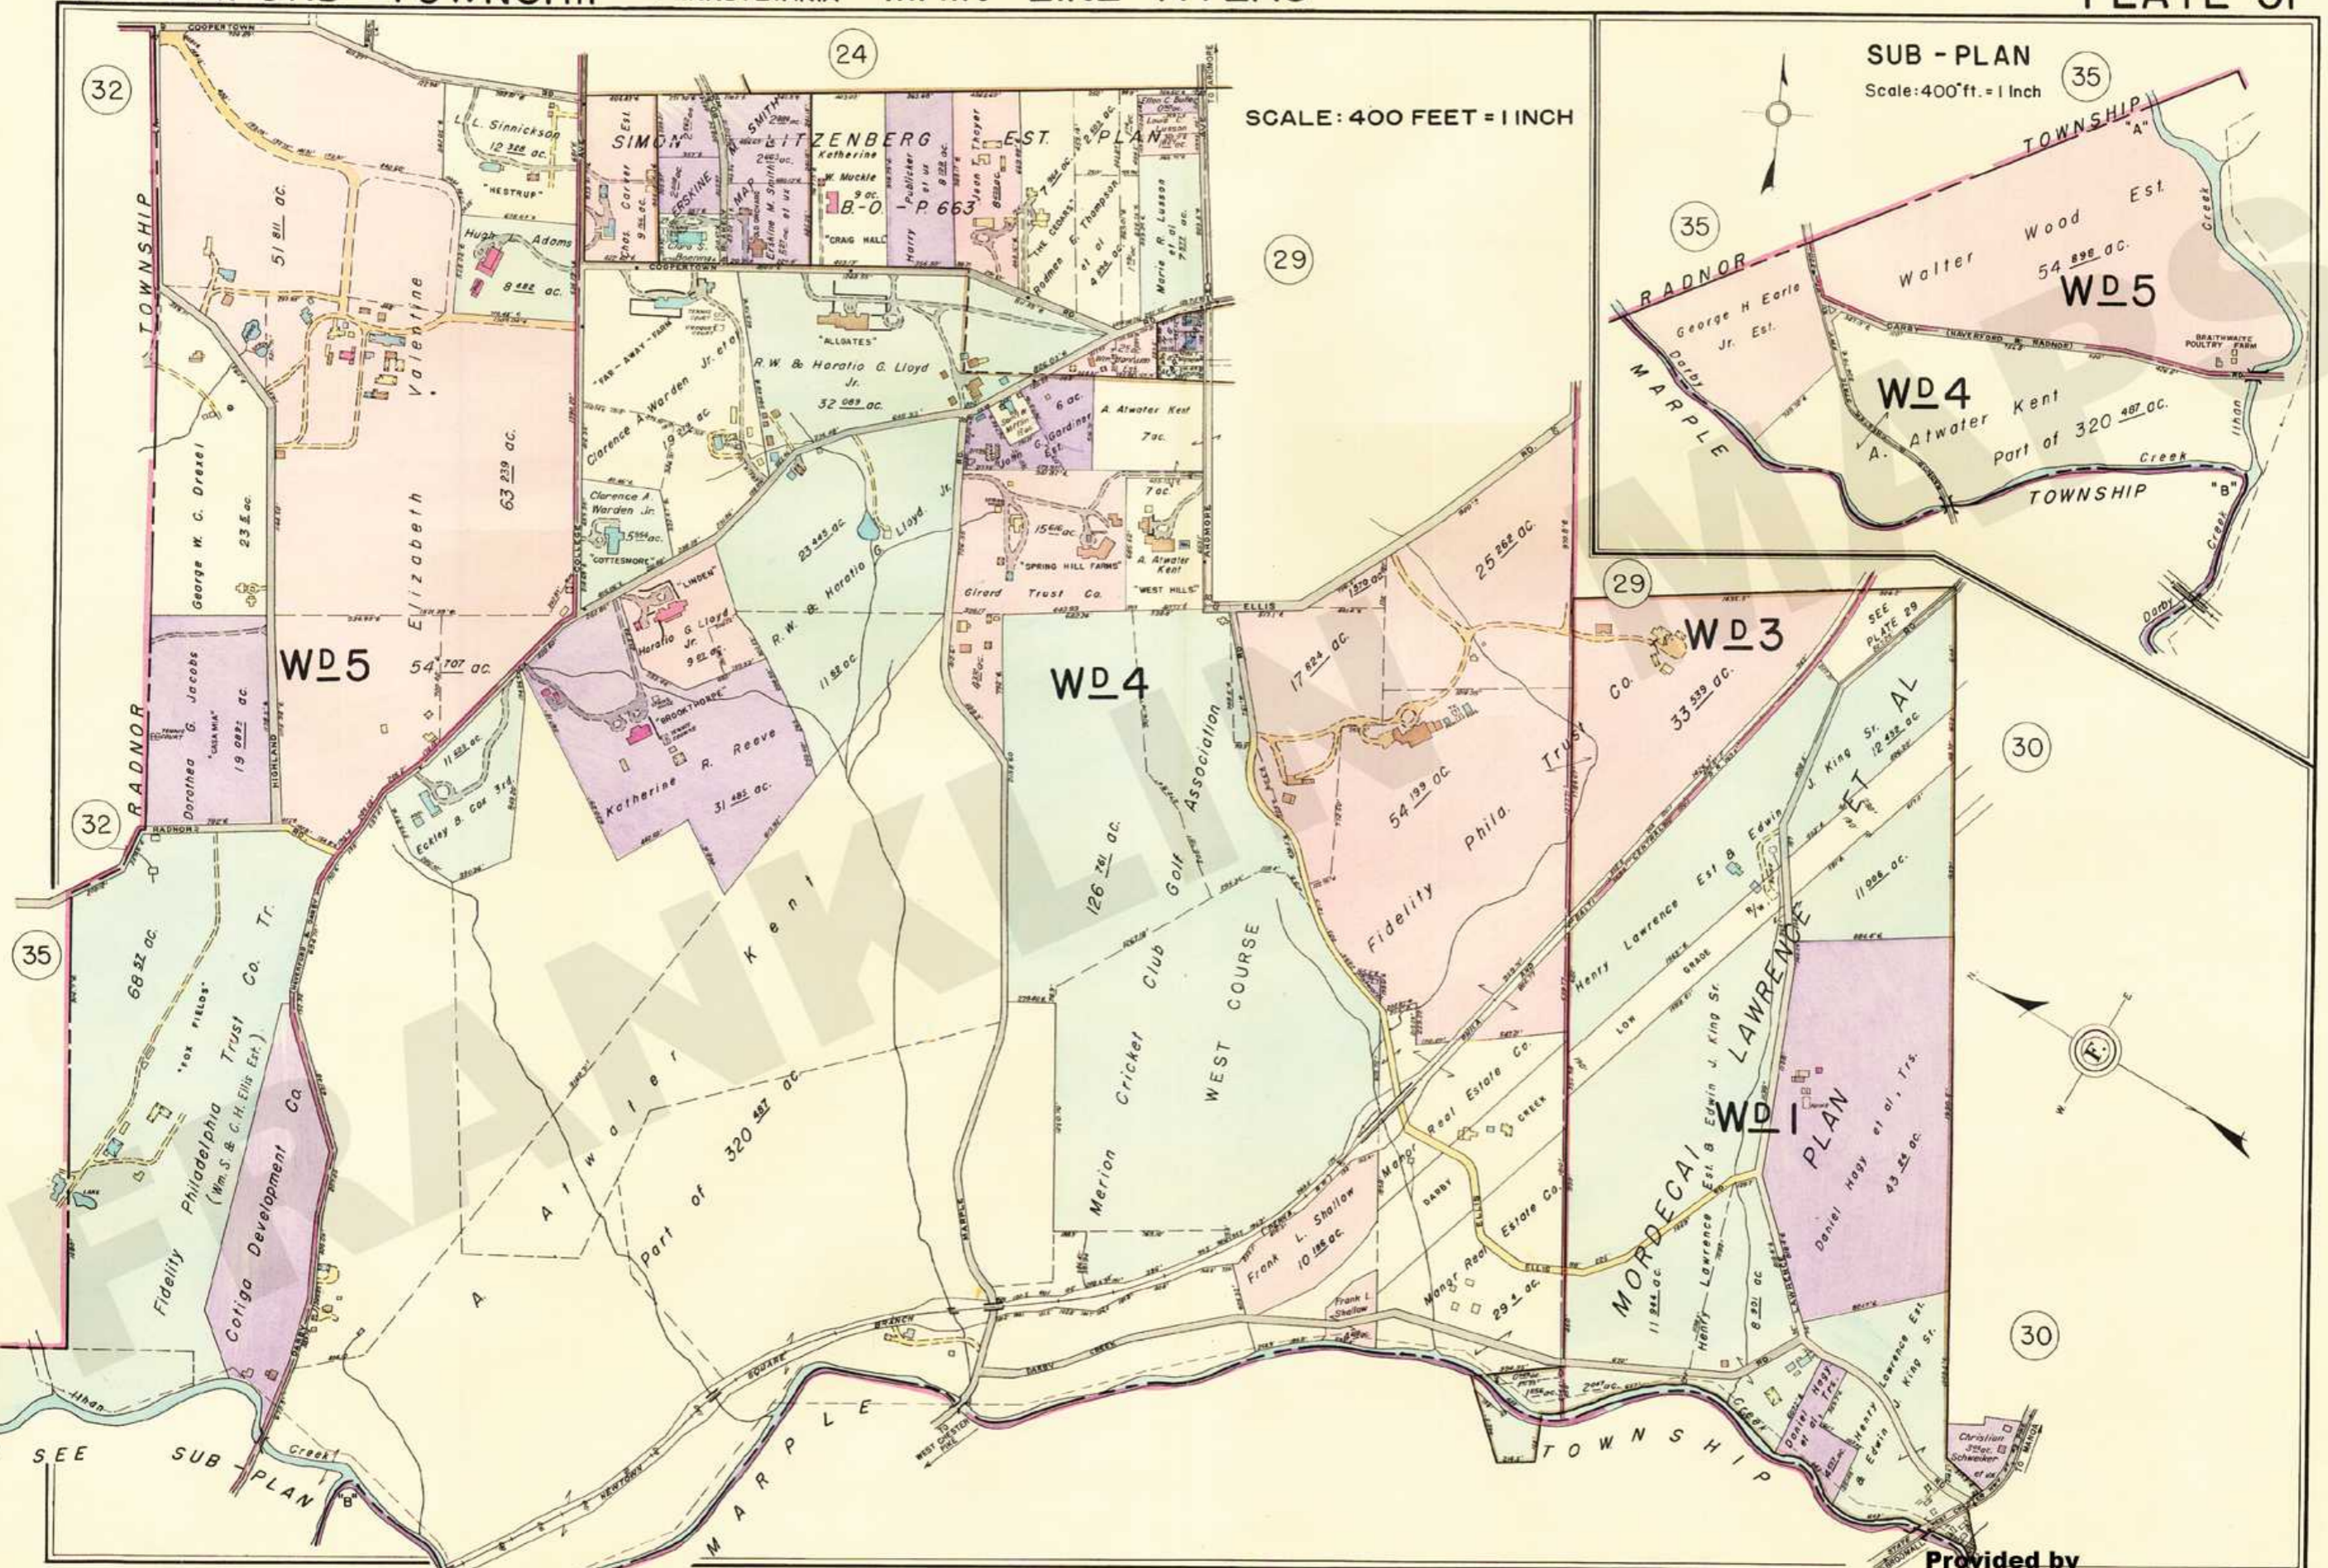

SCALE: 400 FEET = 1 INCH

SUB - PLAN
Scale: 400'ft. = 1 Inch

Provided by
The Lower Merion Historical Society
and Franklin Maps
AMERICA'S LEADING PUBLISHERS OF
reproduced without permission.