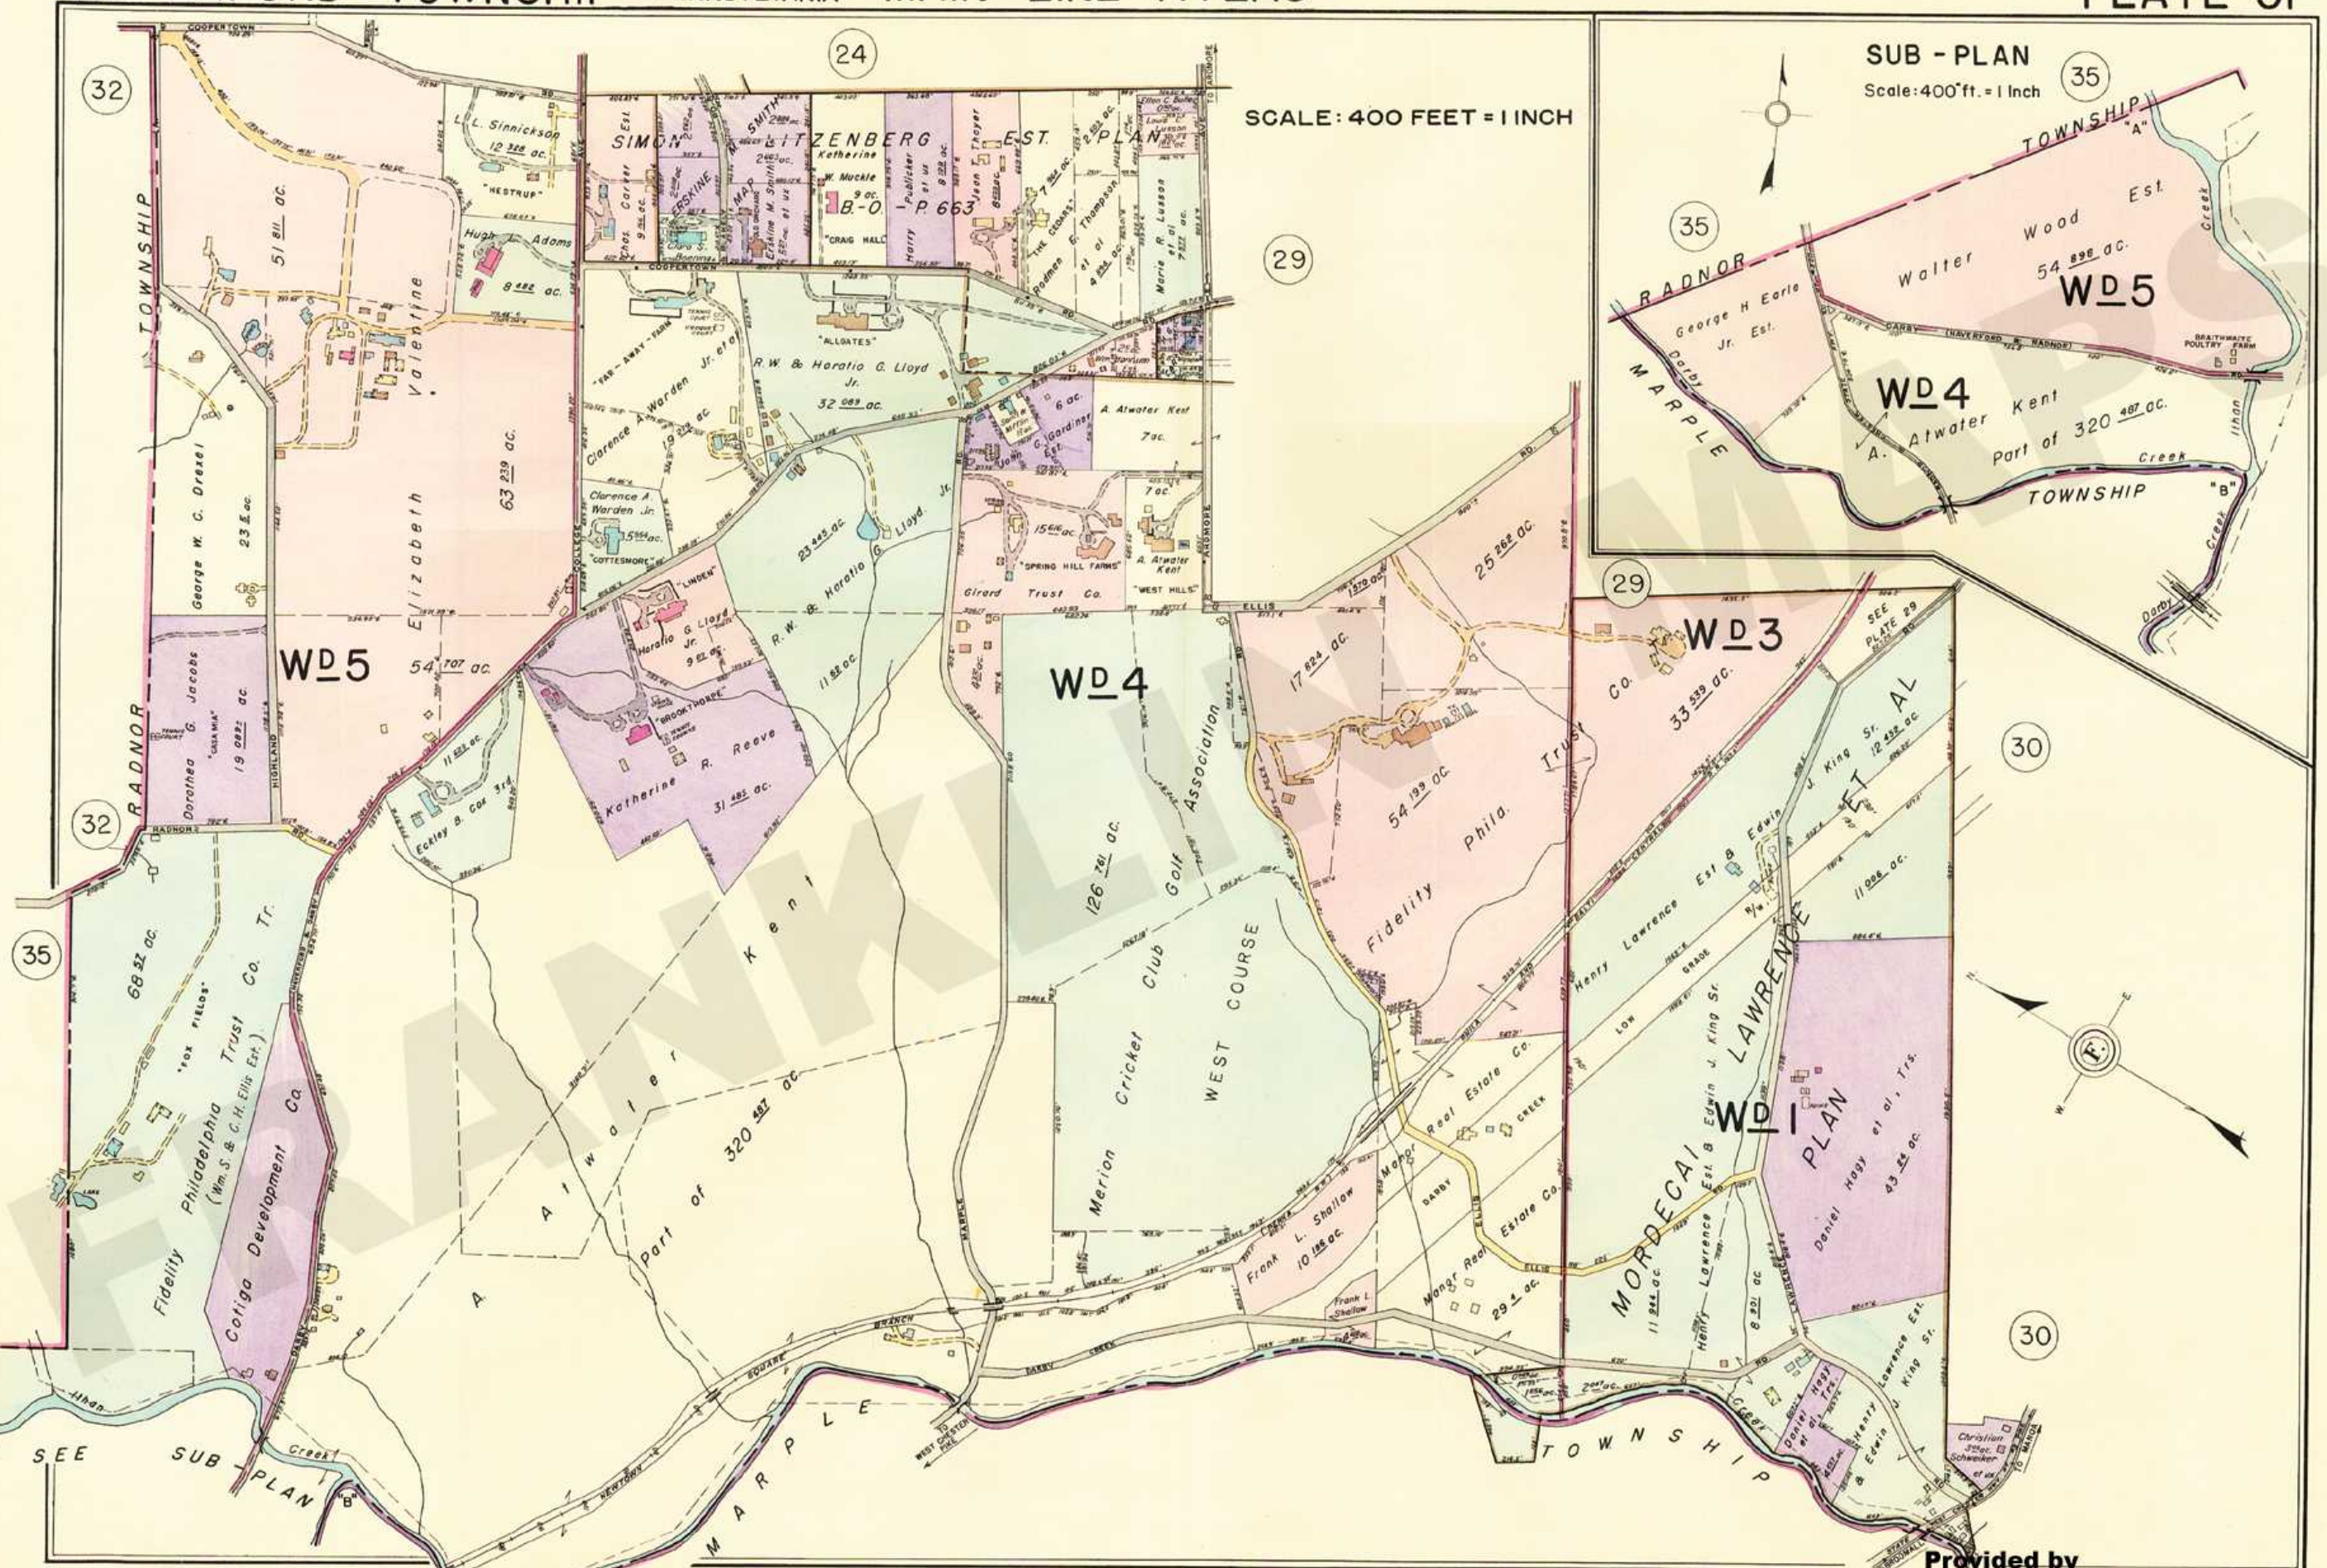

SCALE: 400 FEET = 1 INCH

SUB - PLAN
Scale: 400'ft. = 1 Inch

Provided by
The Lower Merion Historical Society
and Franklin Maps
AMERICA'S LEADING PUBLISHERS OF
reproduced without permission.