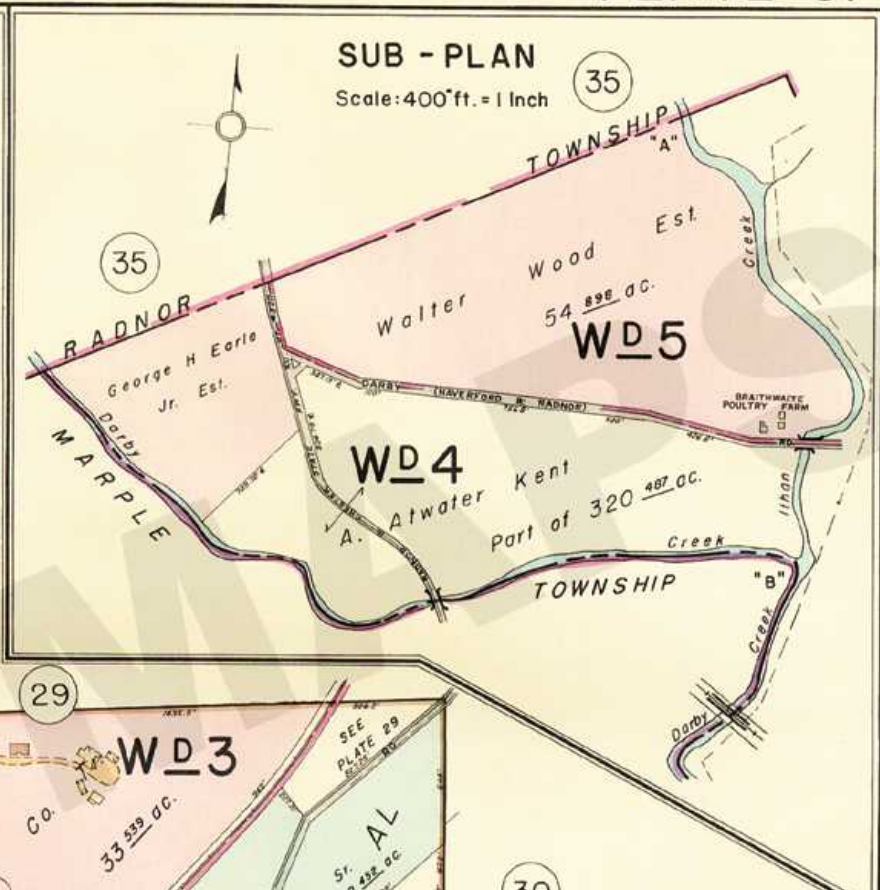

SCALE: 400 FEET = 1 INCH

SUB - PLAN
Scale: 400'ft. = 1 Inch

Provided by
The Lower Merion Historical Society
and Franklin Maps
AMERICA'S LEADING PUBLISHERS OF
reproduced without permission.