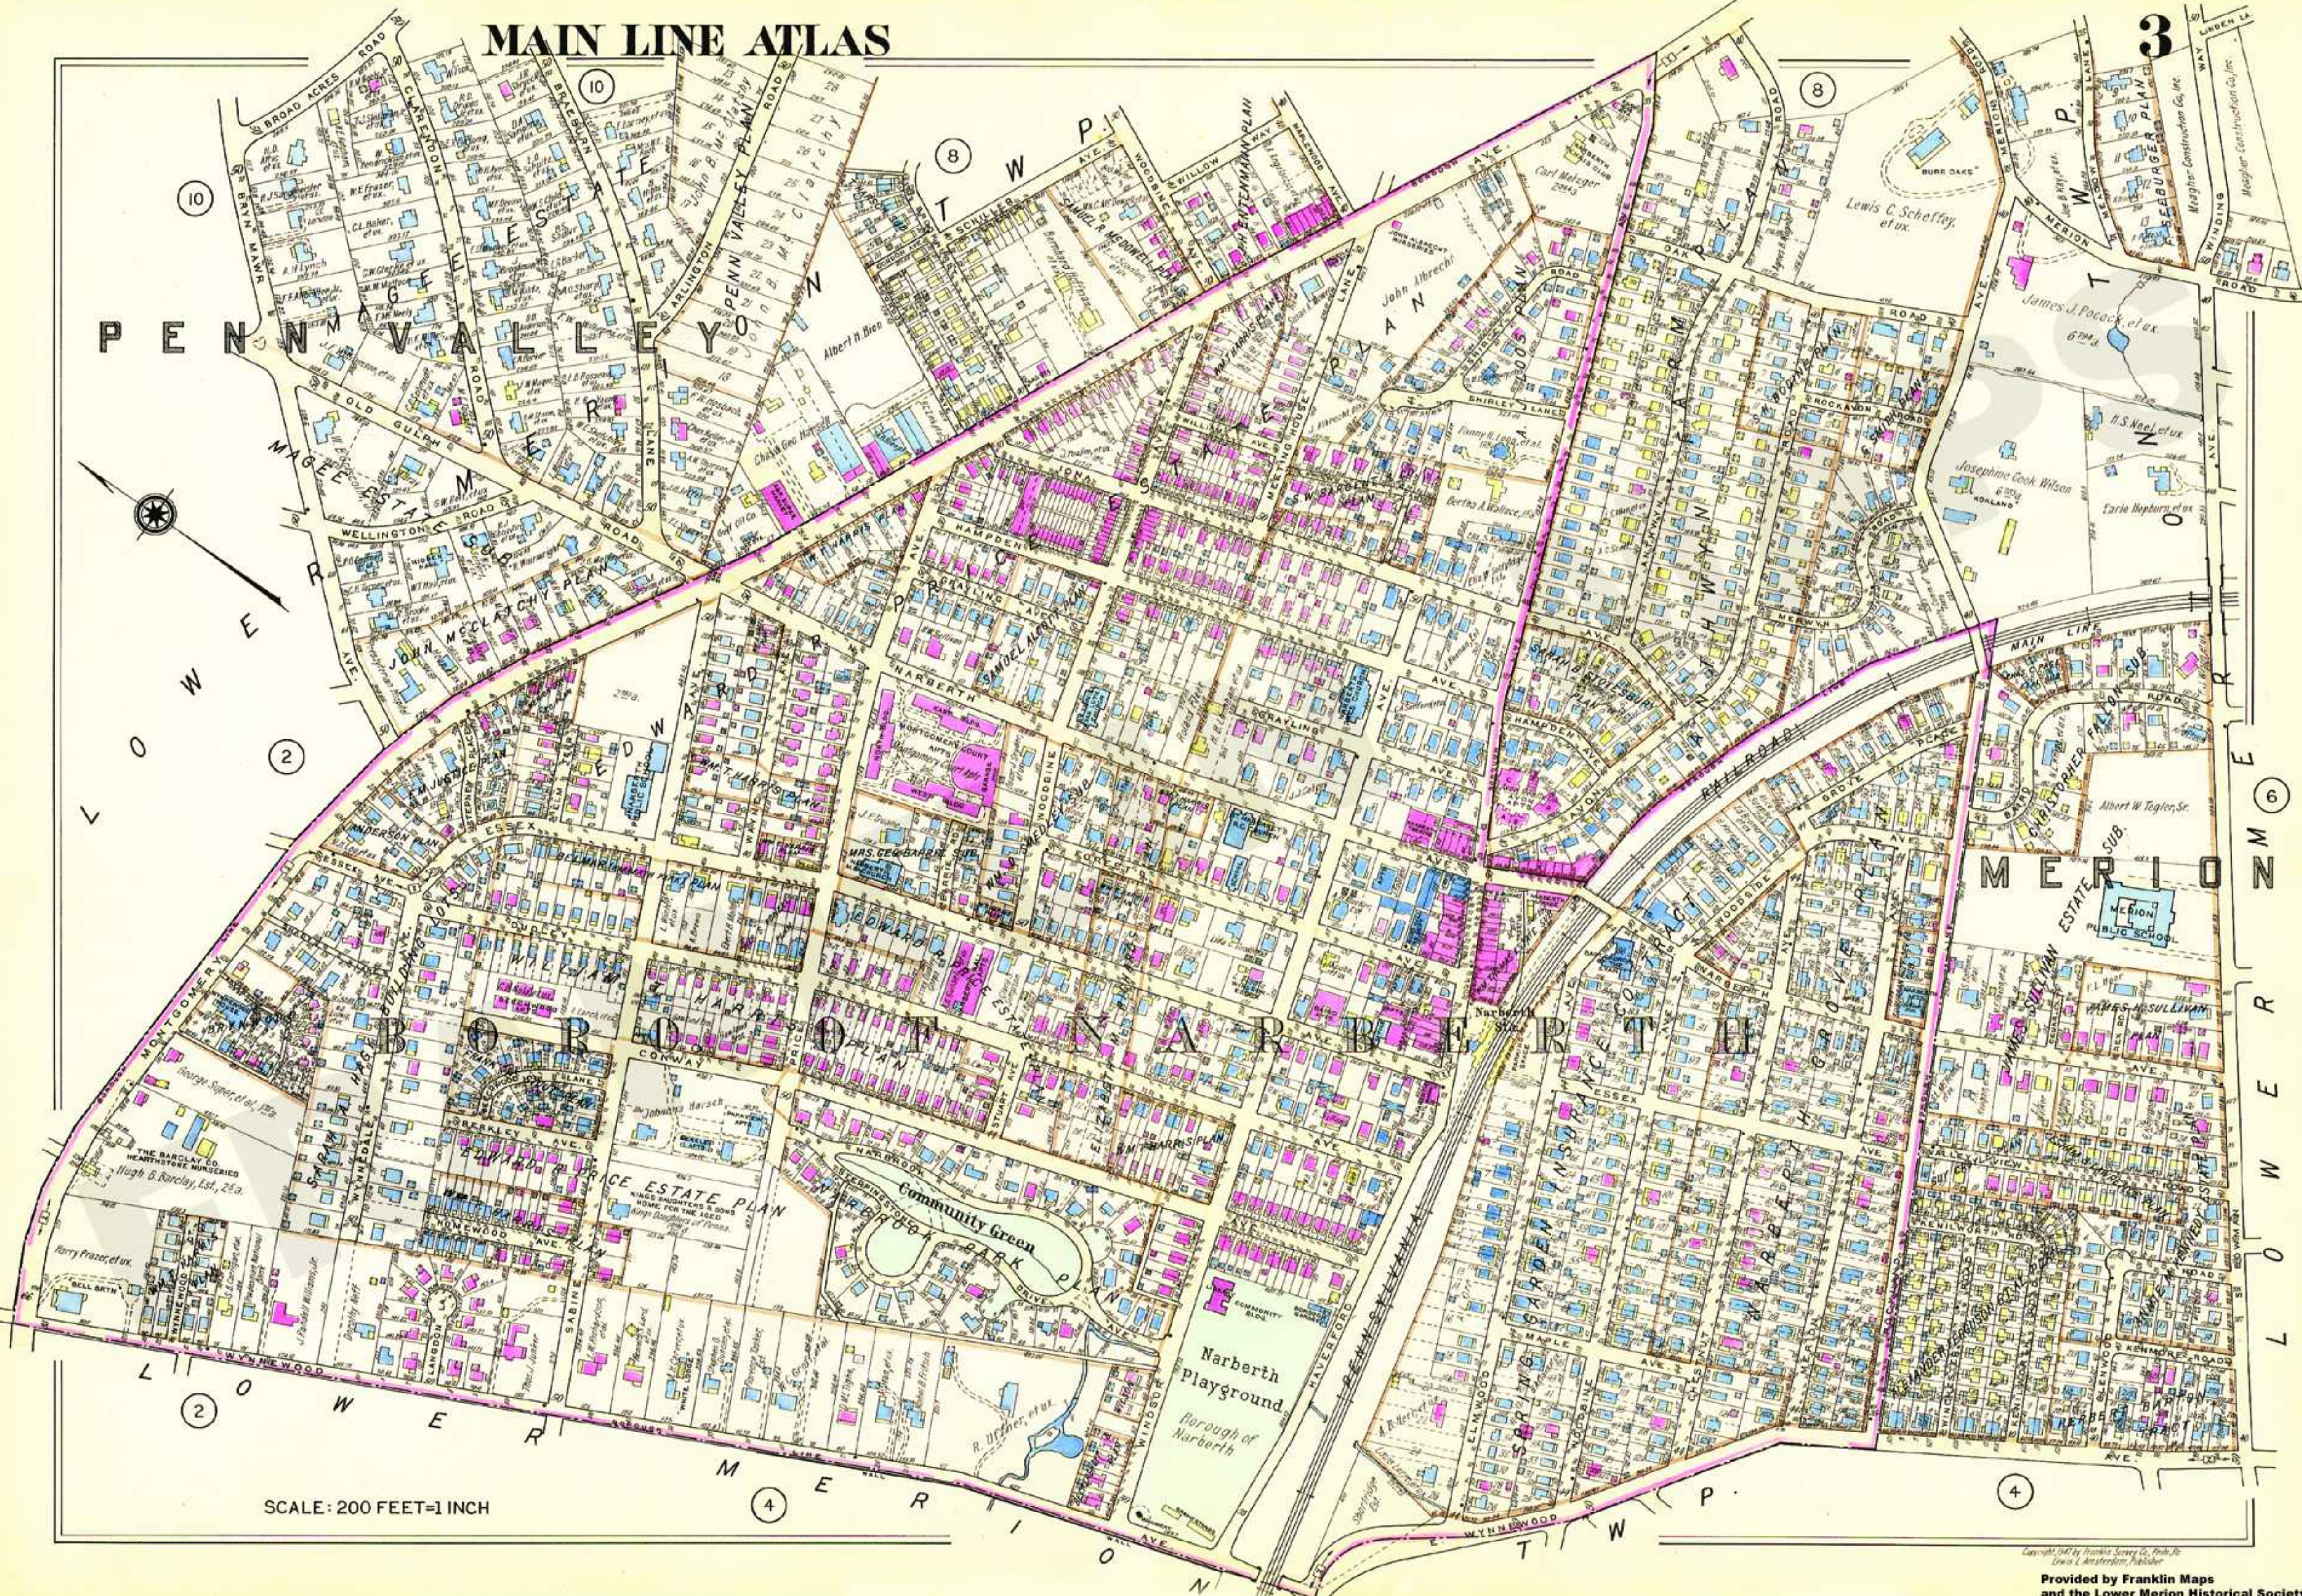

MAIN LINE ATLAS

SCALE: 200 FEET=1 INCH