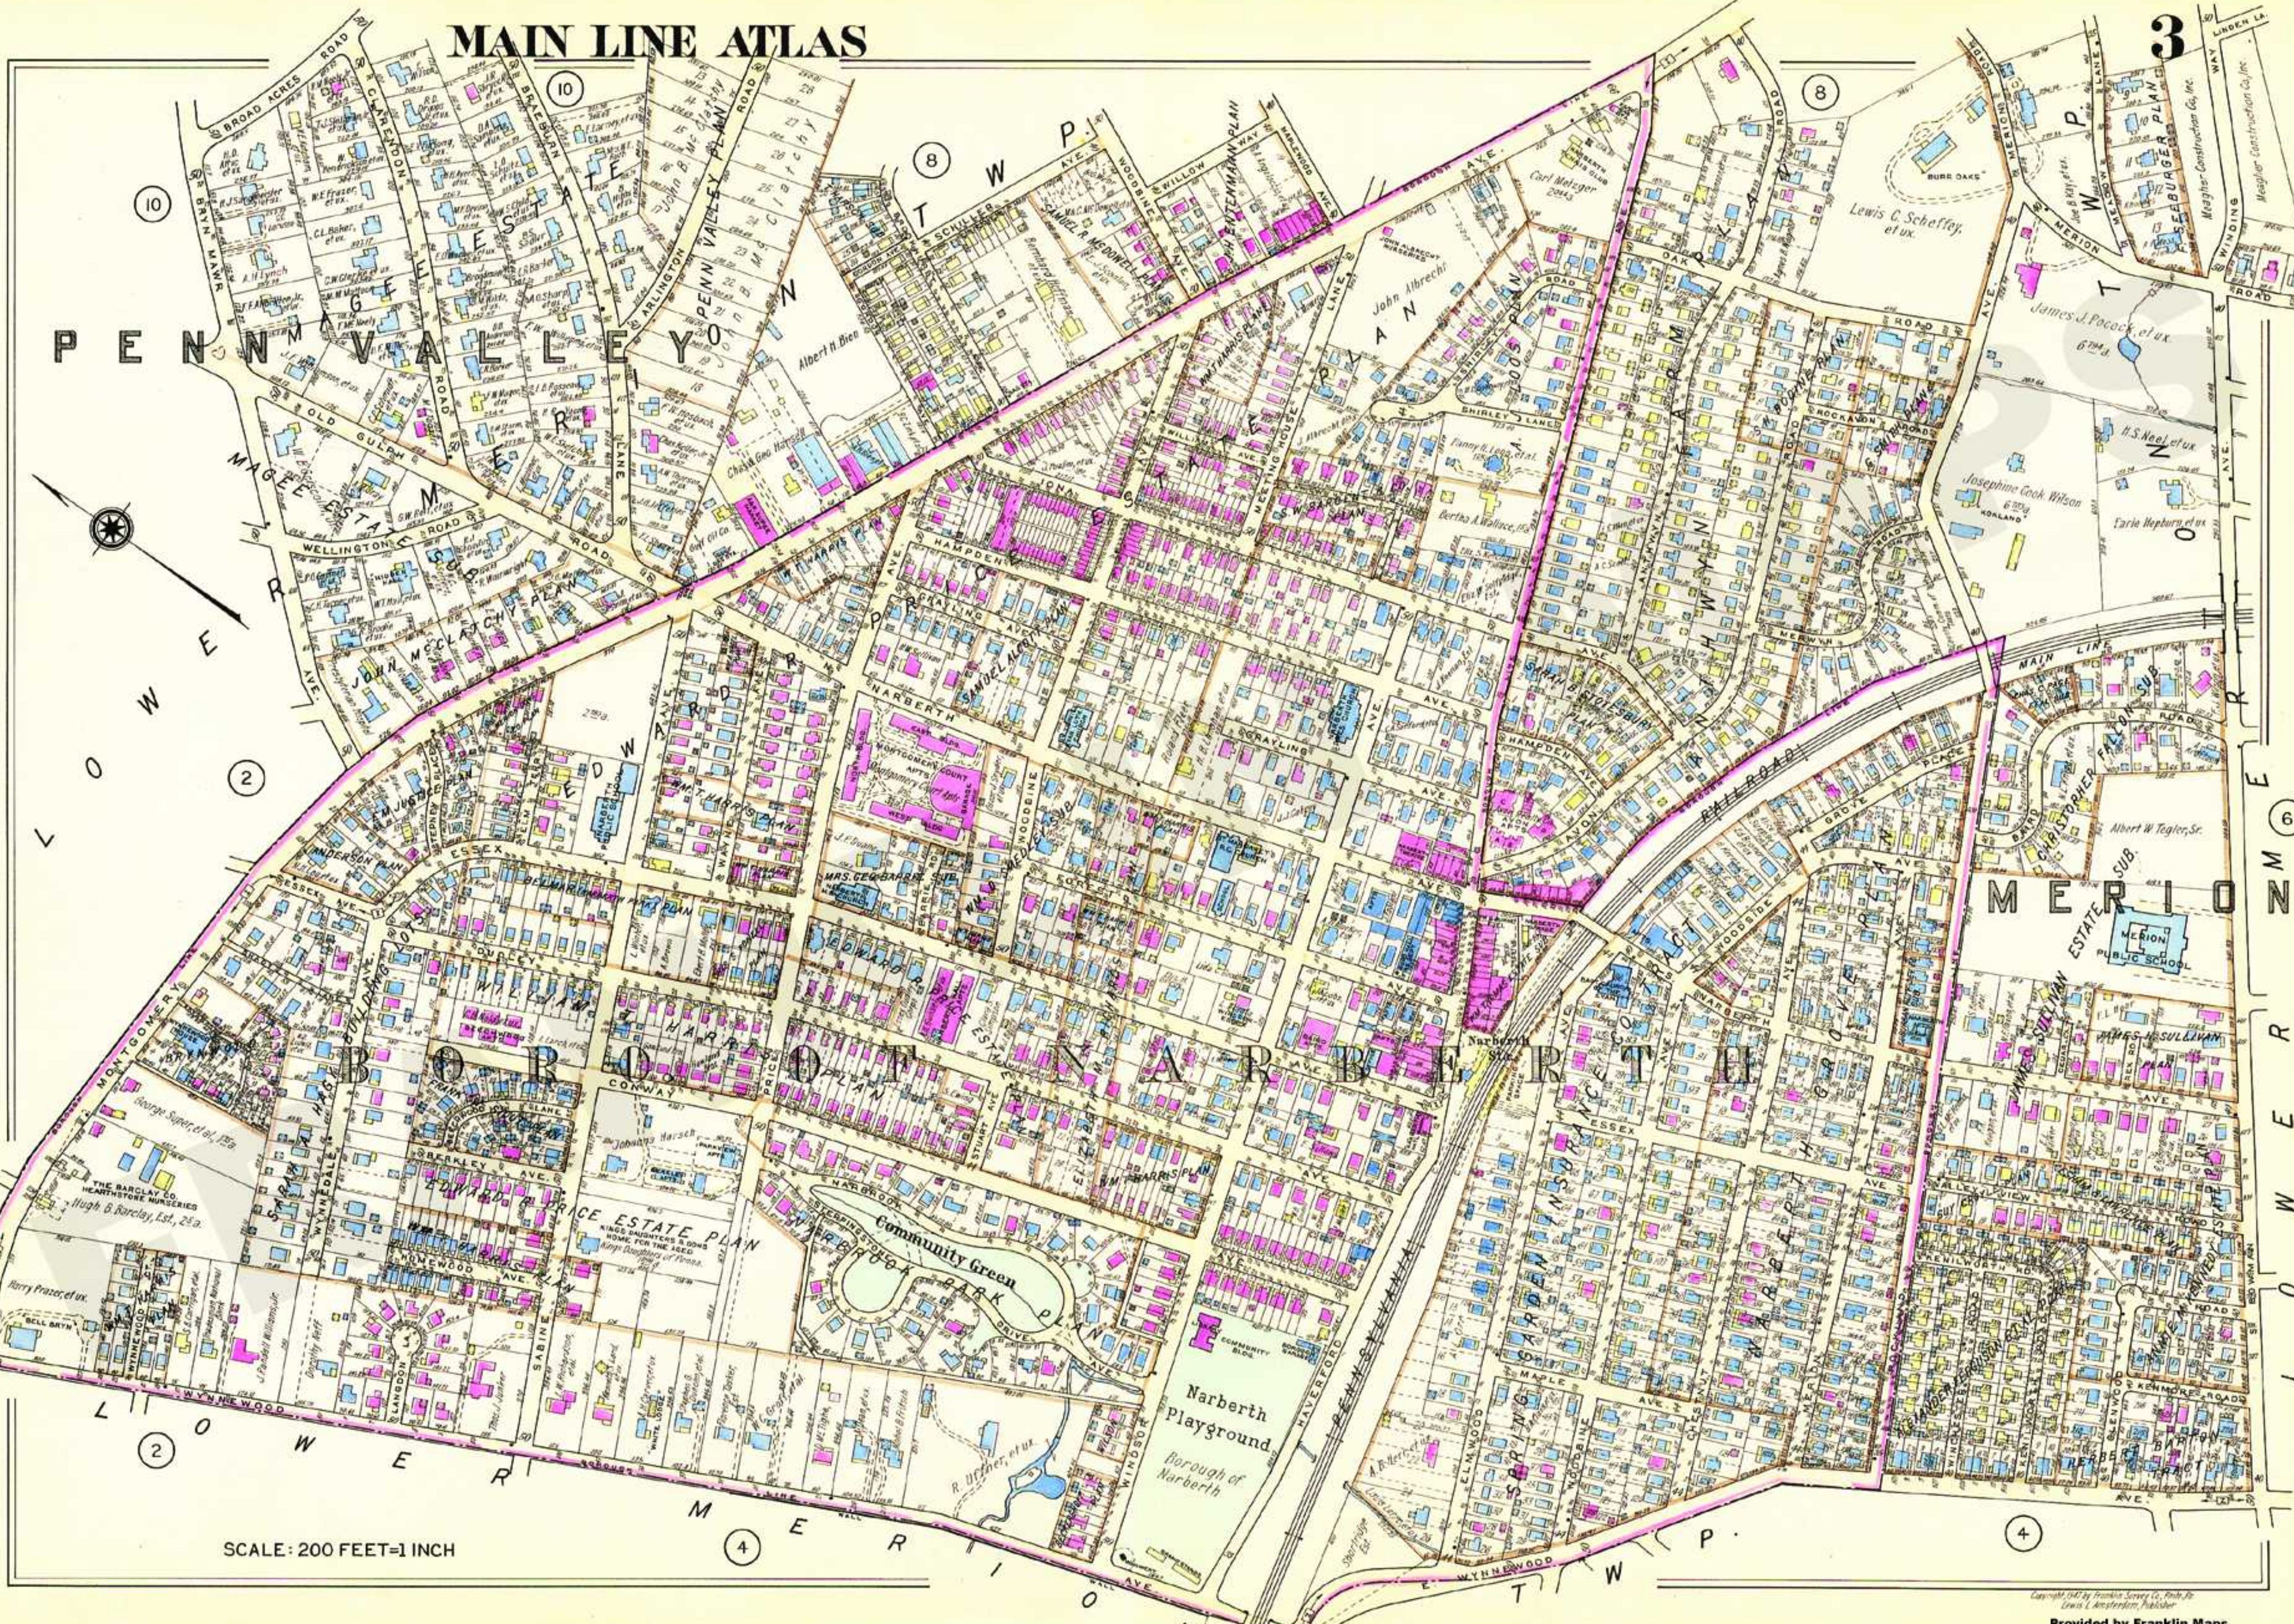

MAIN LINE ATLAS

SCALE: 200 FEET=1 INCH