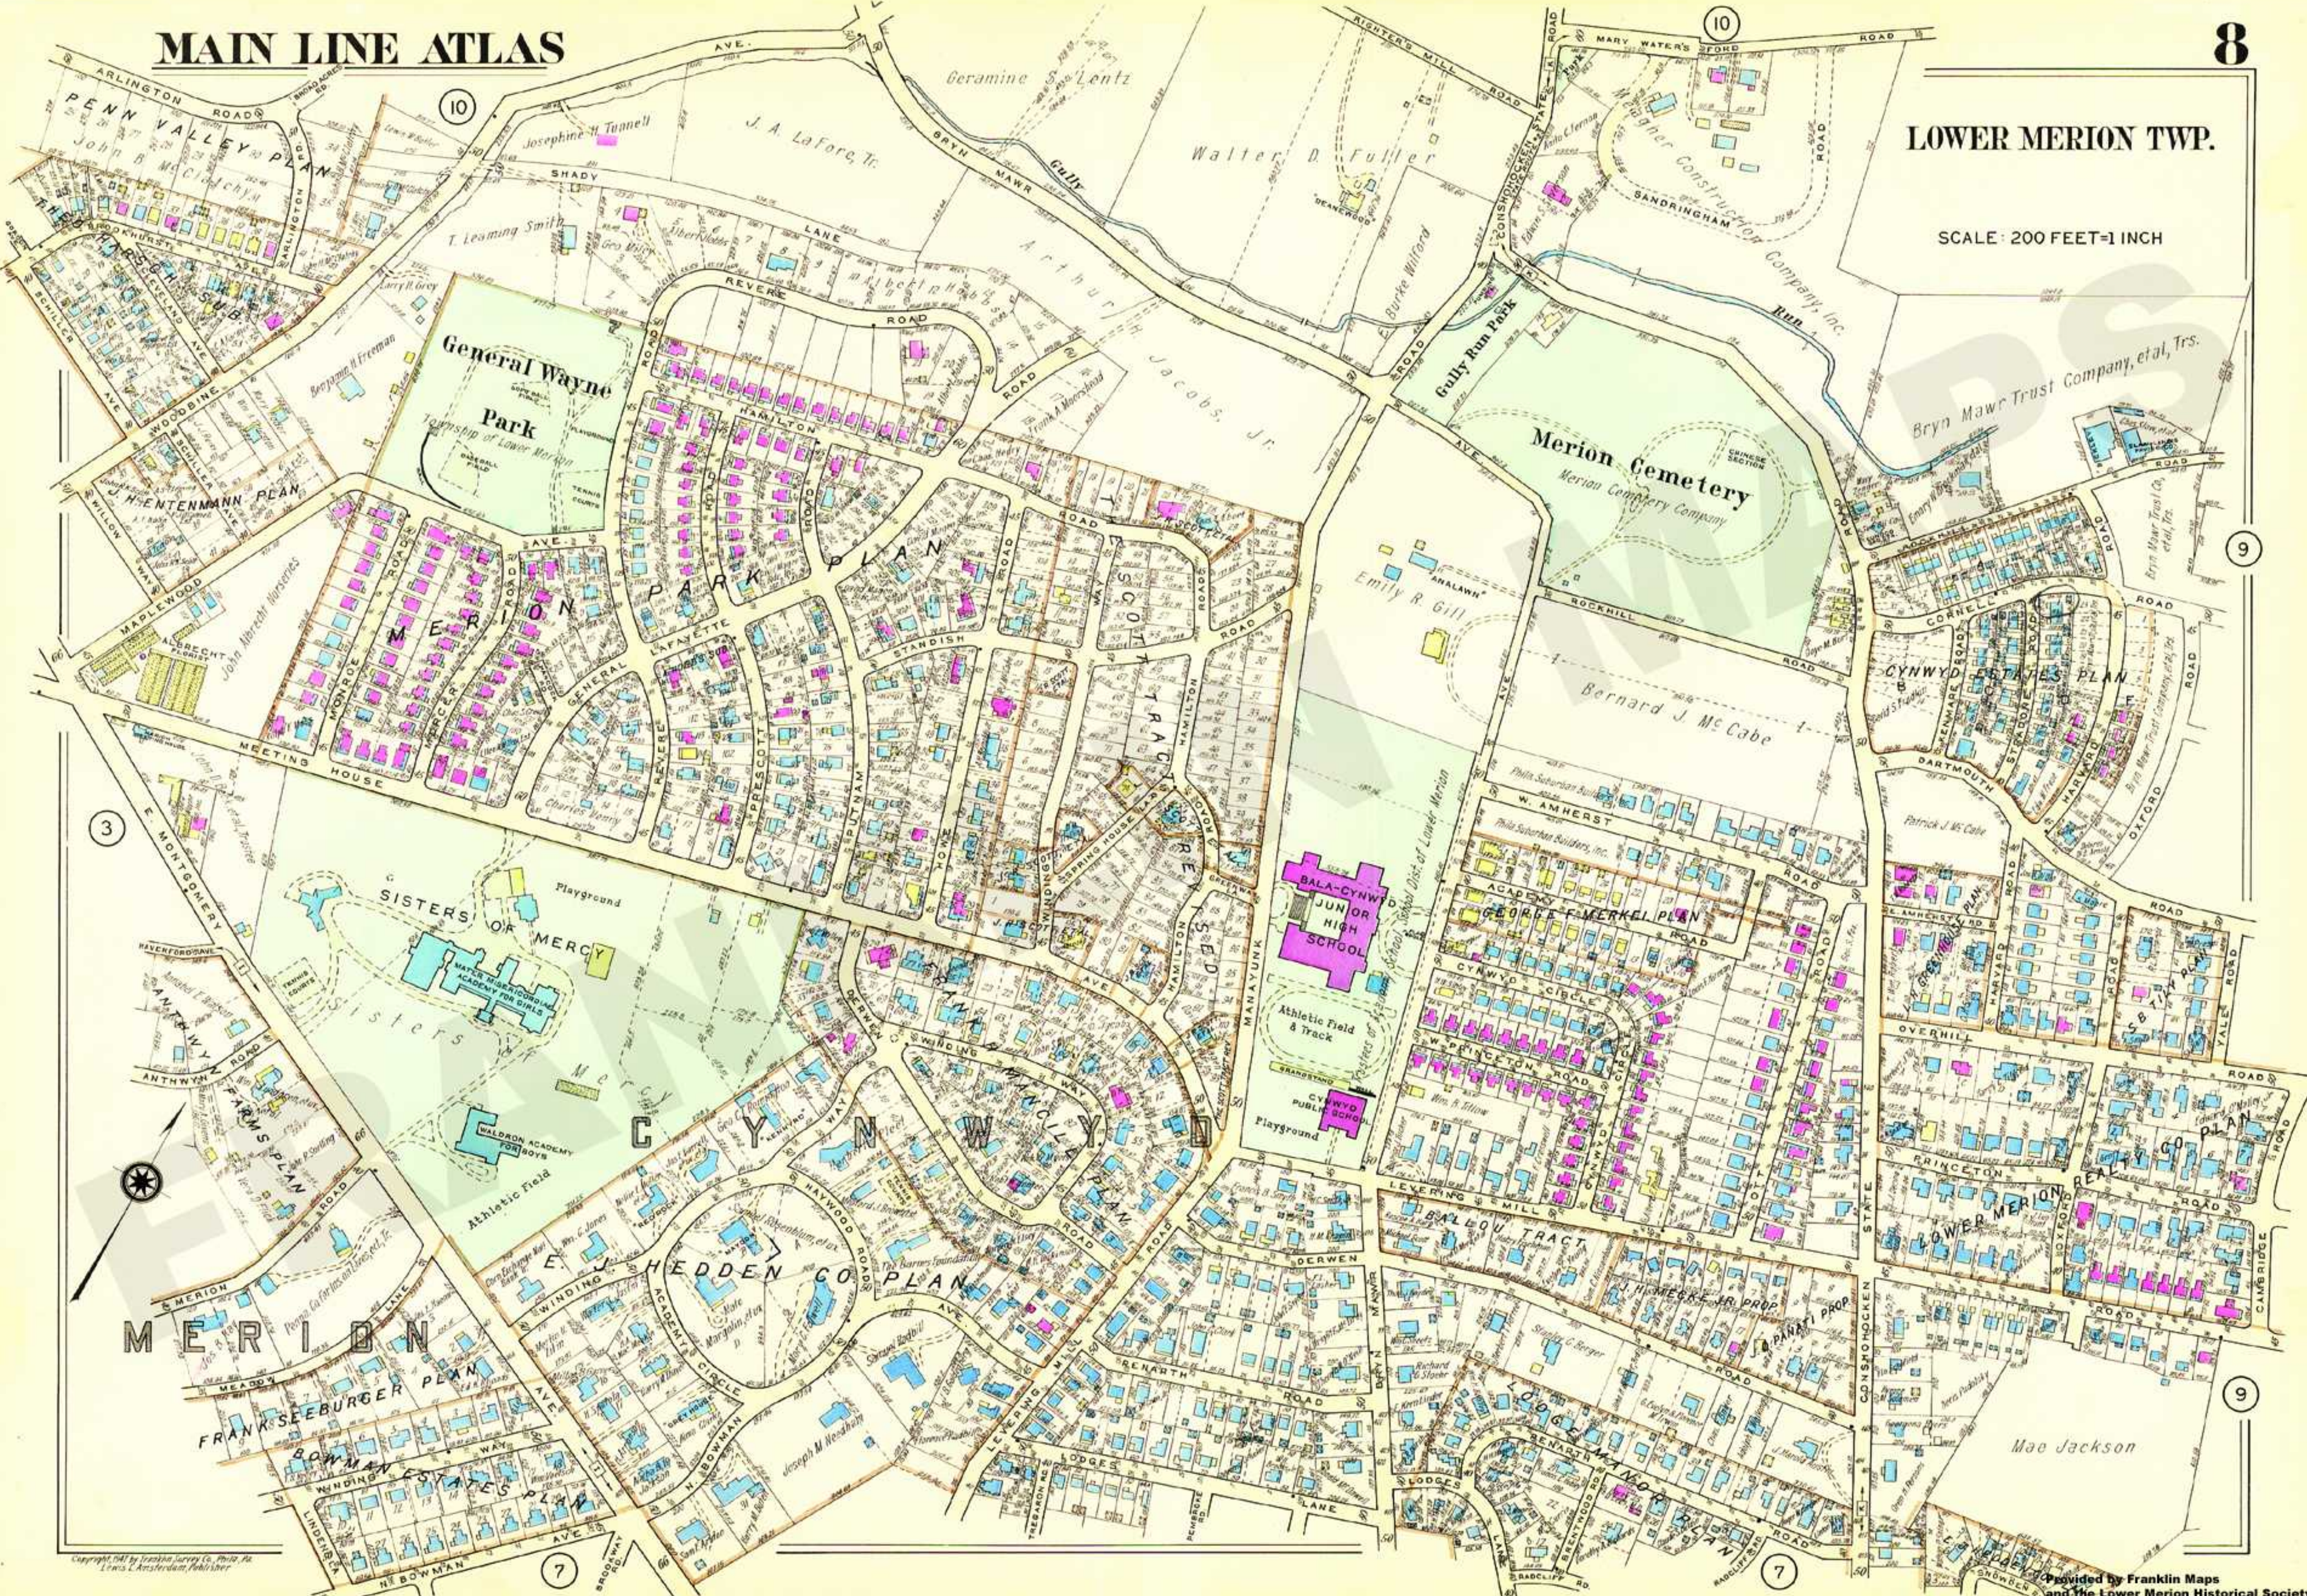

LOWER MERION TWP.

SCALE: 200 FEET=1 INCH

3

9

9

7

7

Provided by Franklin Maps and the Lower Merion Historical Society. Not to be reproduced without permission.