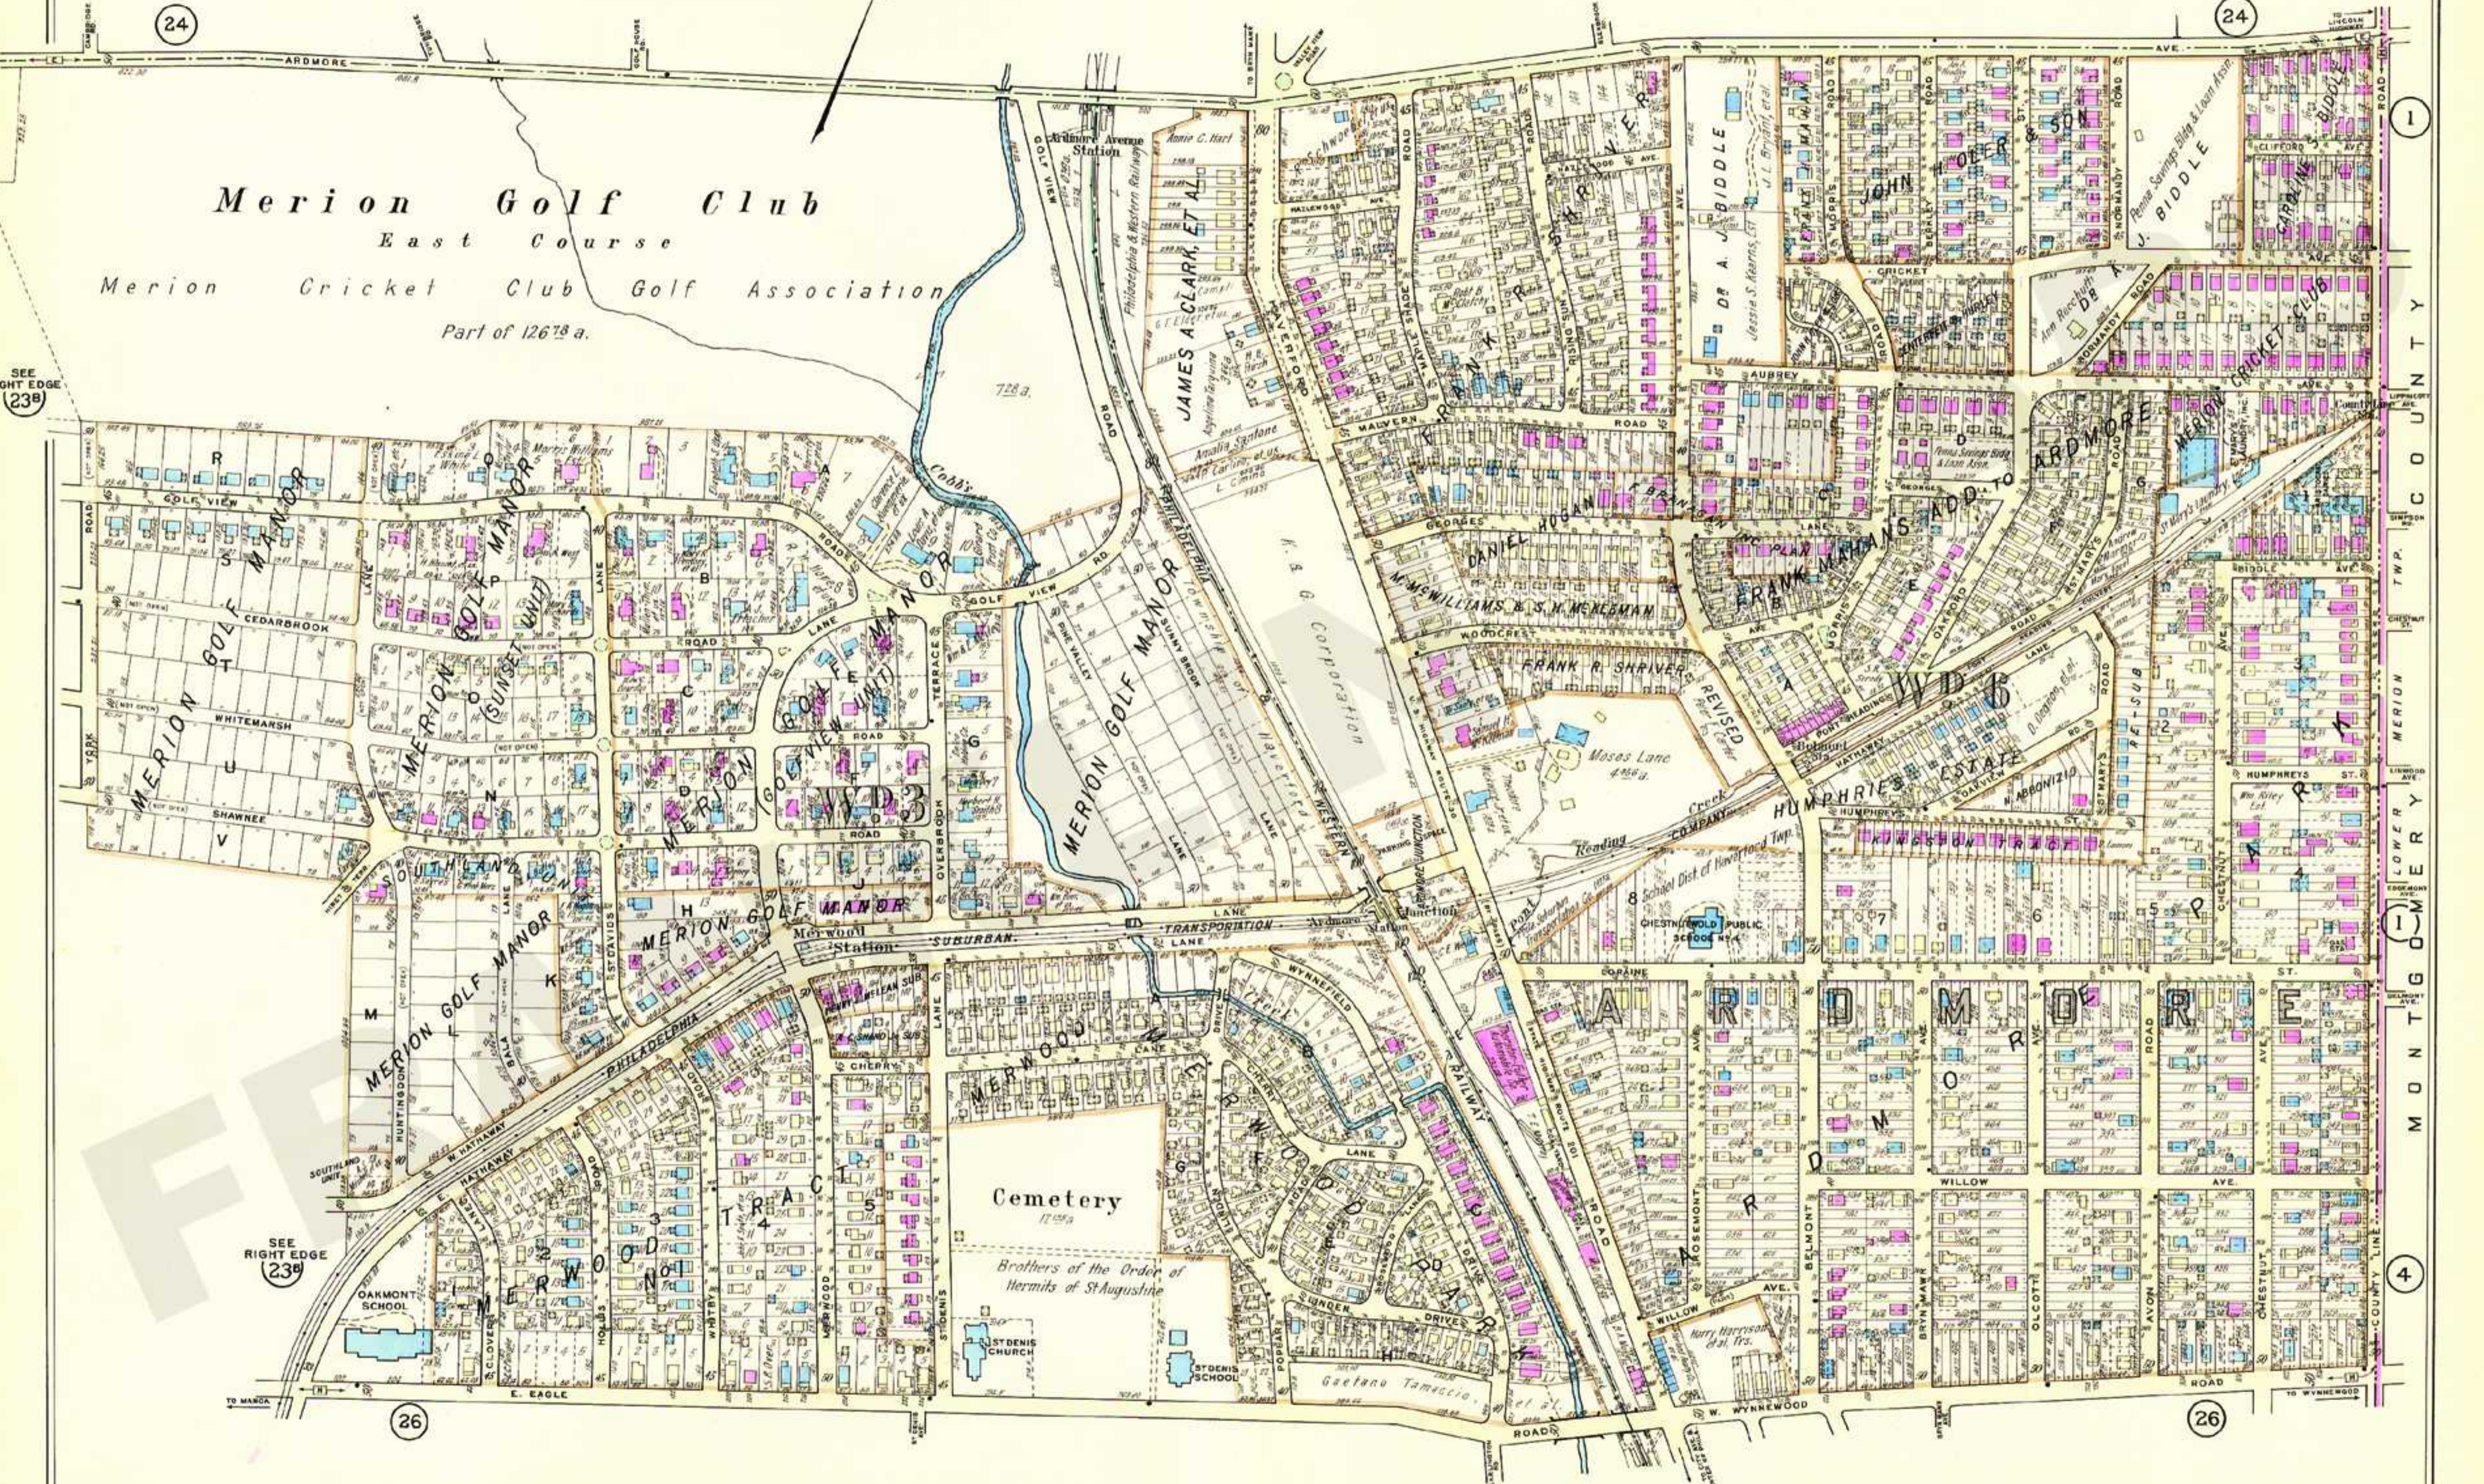

SCALE: 200 FEET = 1 INCH

Merion Golf Club
East Course
Merion Cricket Club Golf Association
Part of 12678 a.

SEE RIGHT EDGE (23B)

SEE RIGHT EDGE (23B)

(26)

(26)