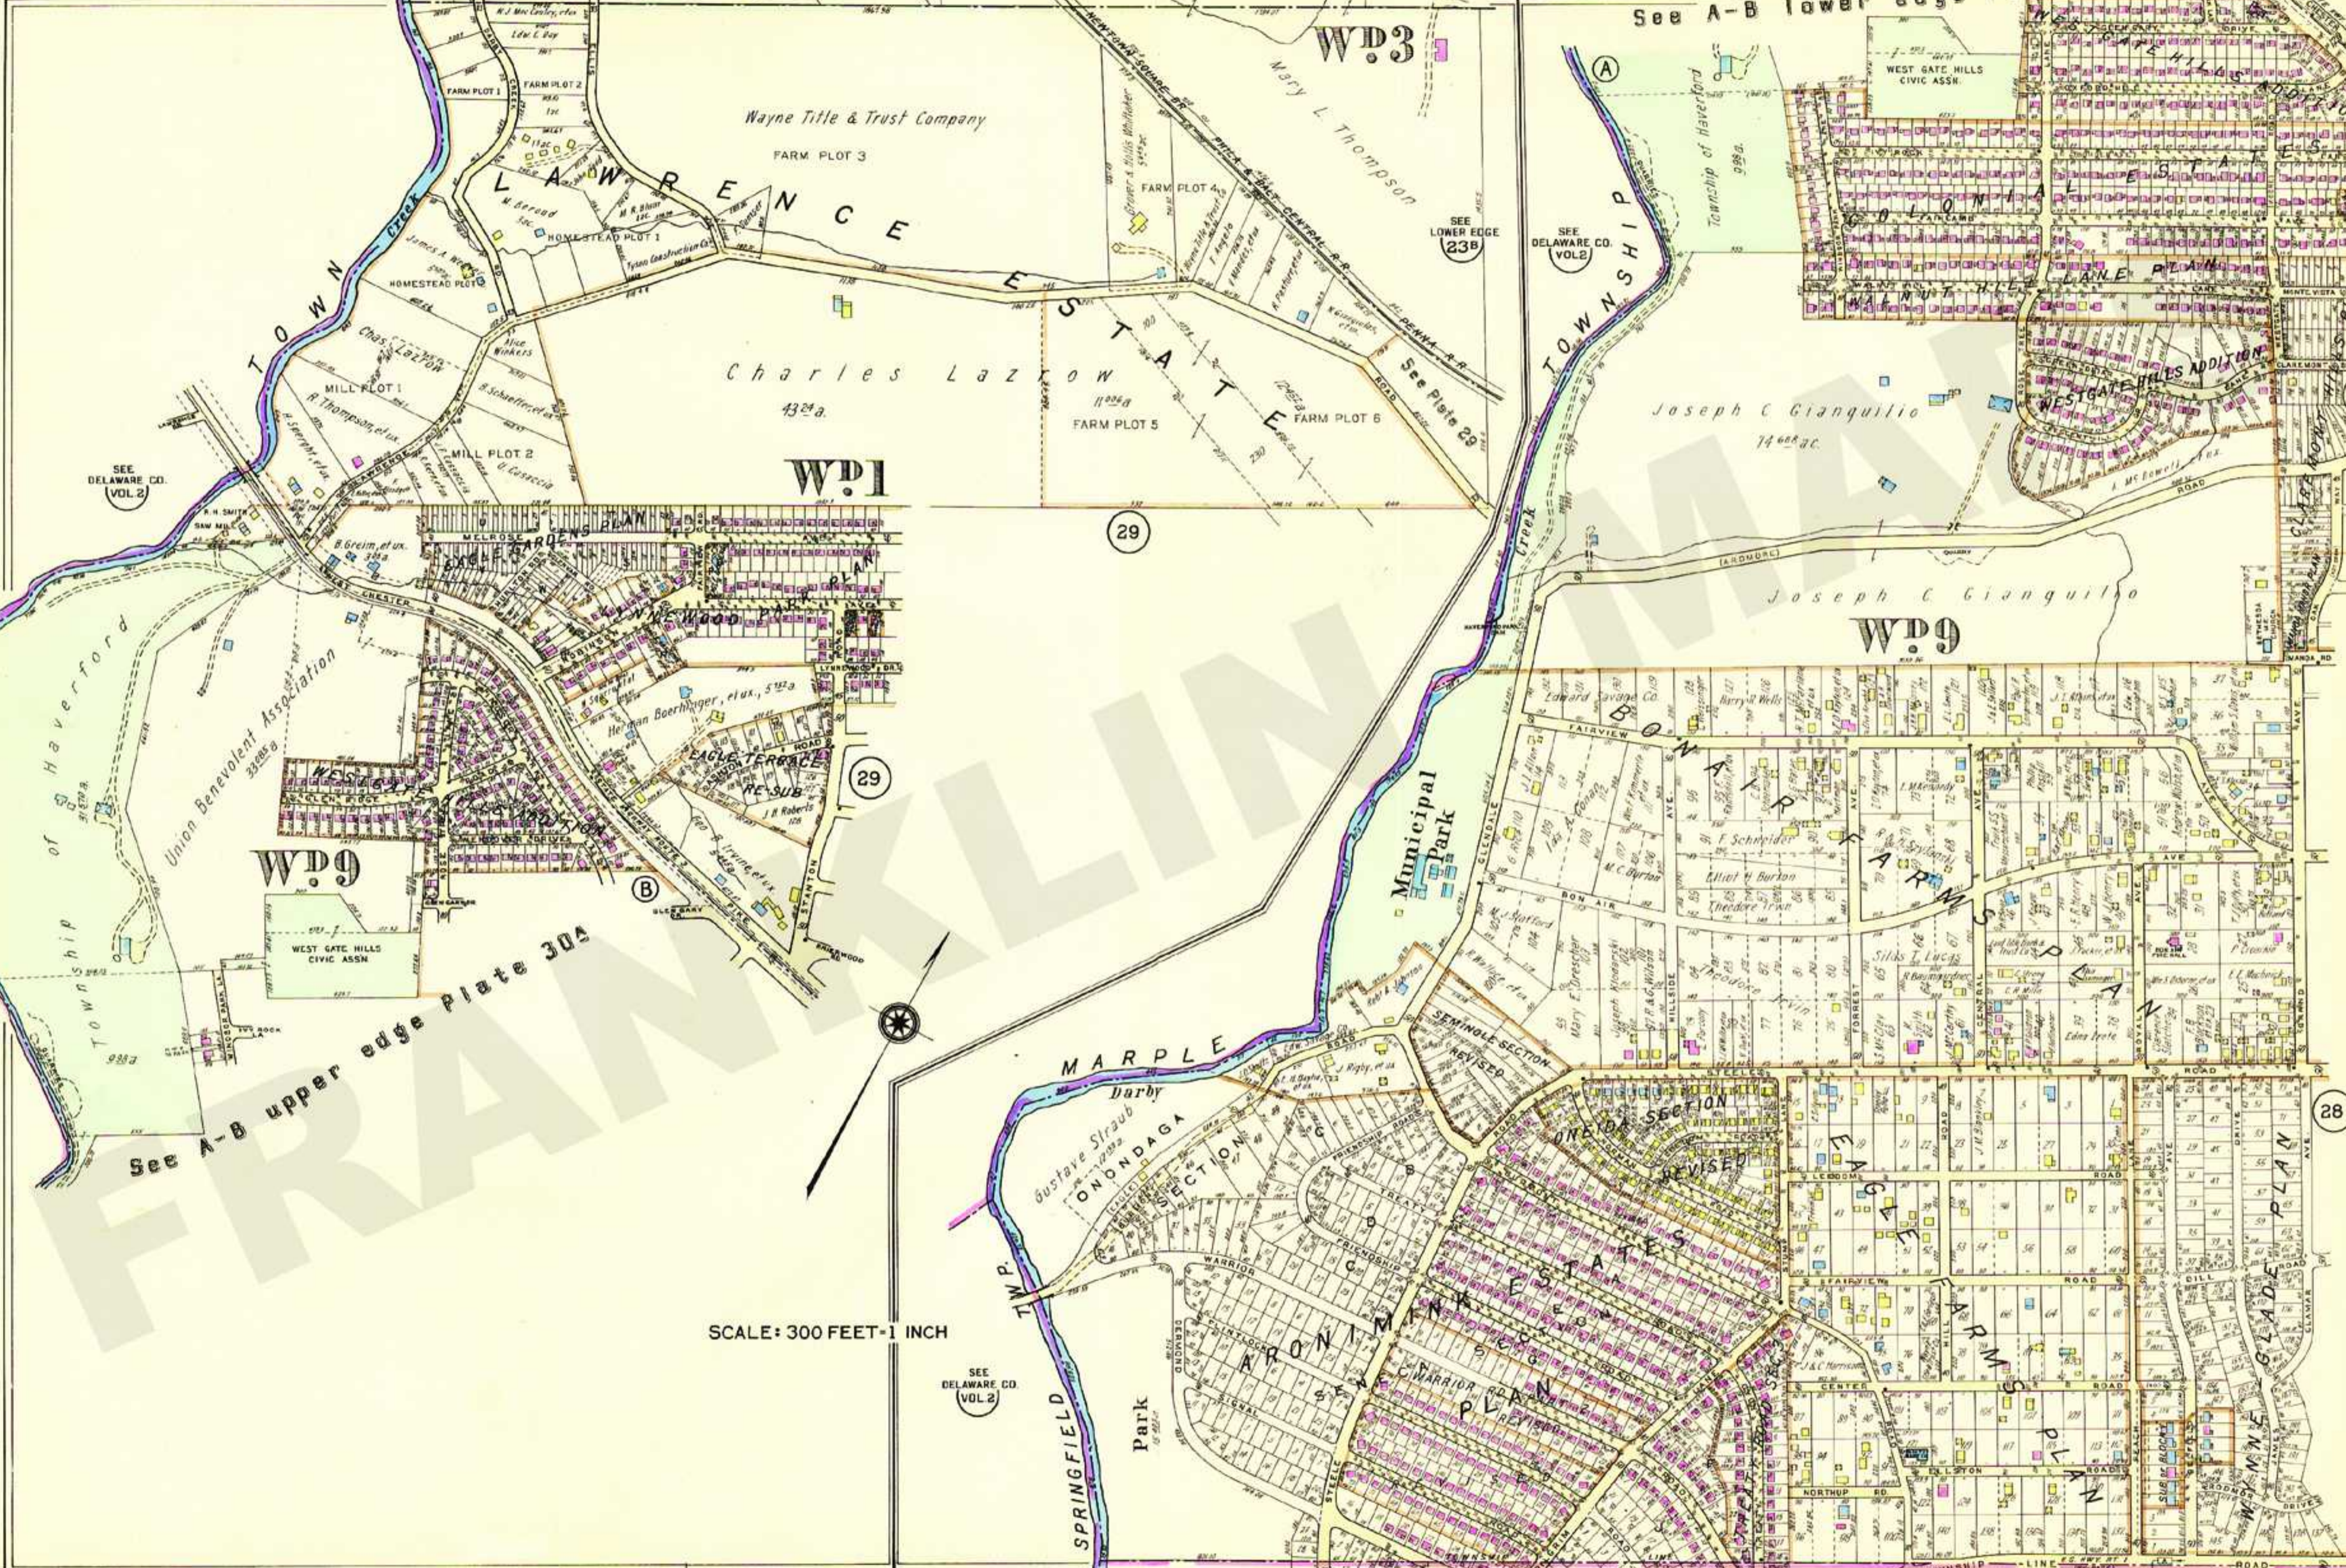

SEE LOWER EDGE (23A)

See A-B lower edge plate 30^B

SEE DELAWARE CO. VOL. 2

SEE LOWER EDGE (23B)

SEE DELAWARE CO. VOL. 2

29

29

28

SCALE: 300 FEET=1 INCH

SEE DELAWARE CO. VOL. 2

SEE DELAWARE CO. VOL. 2

Copyright 1974 by Franklin Maps, Inc., Philadelphia, Pa.

Provided by Franklin Maps and the Lower Merion Historical Society. Not to be reproduced without permission.